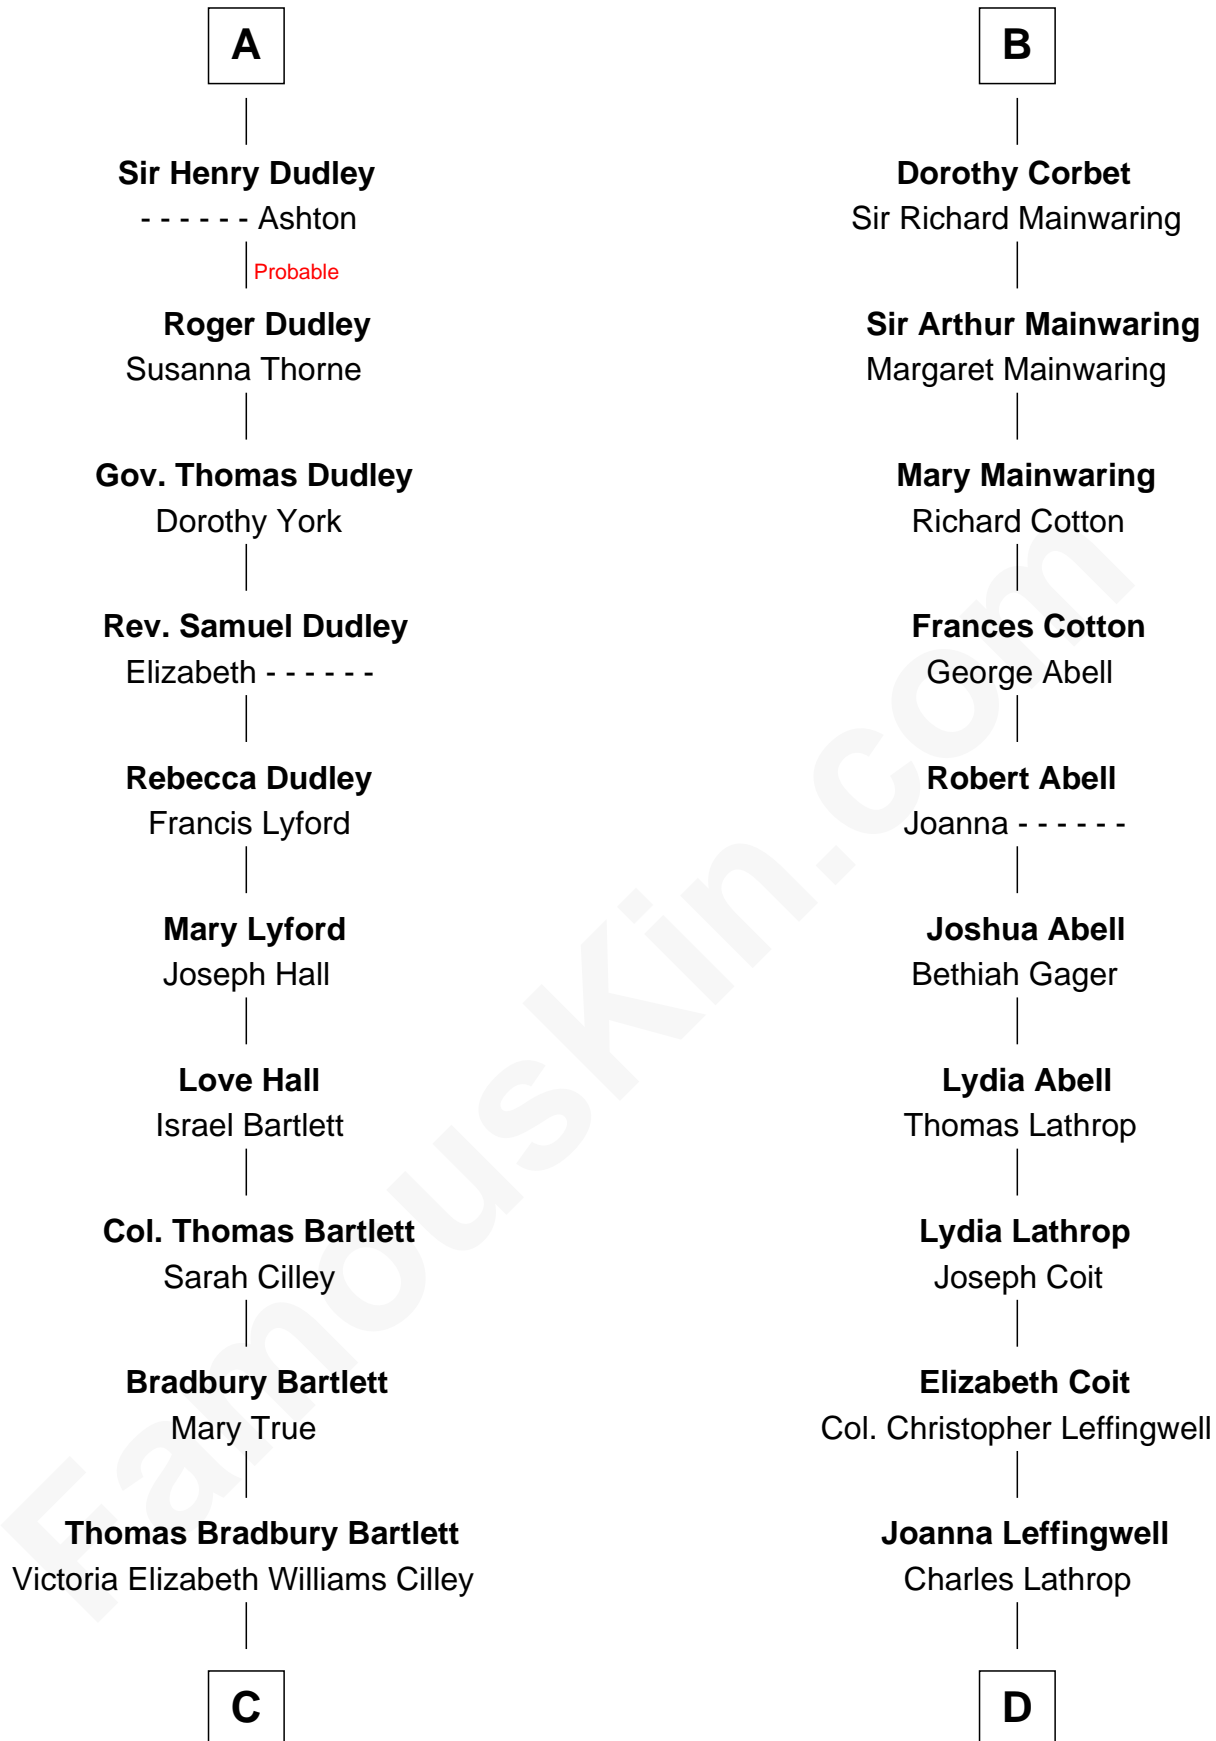

FamousKin.com Relationship Chart of

Alan Shepard

Mercury and Apollo Astronaut

19th cousin 1 time removed of

Allen Dulles

5th Director of the C.I.A.

C

Annie Elizabeth Bartlett
Frederick Johnson Shepard

Alan Bartlett Shepard
Pauline Renza Emerson

Alan Shepard
Mercury and Apollo Astronaut

D

Harriet Wadsworth Lathrop
Rev. Miron Winslow

Harriet Lathrop Winslow
Rev. John Welsh Dulles

Allen Macy Dulles
Edith Foster