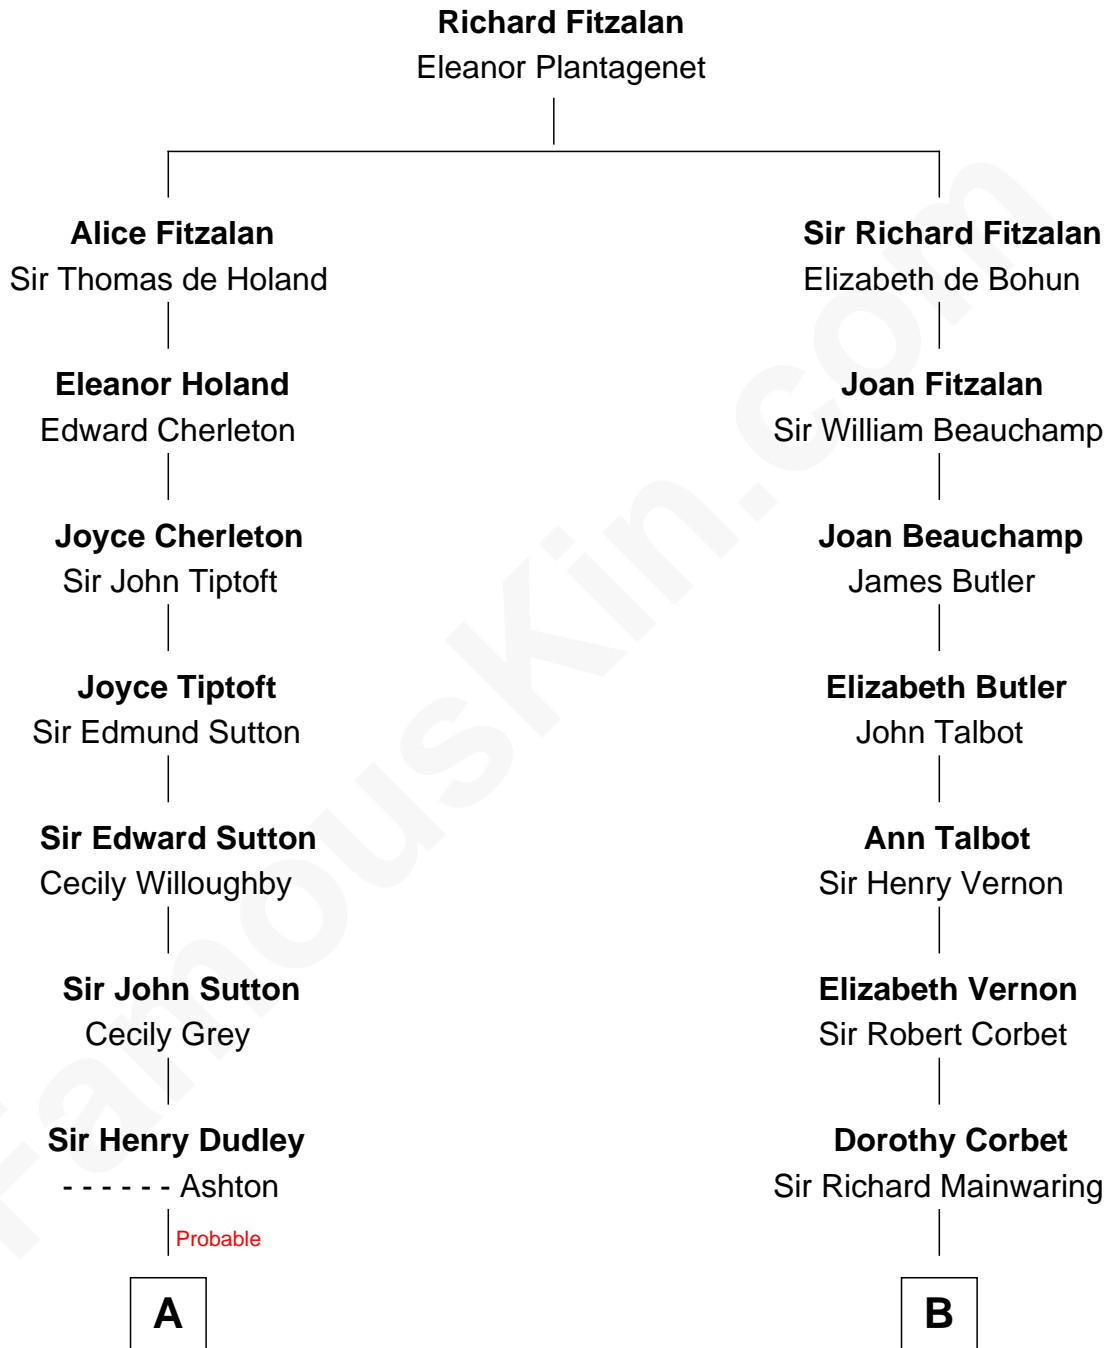

FamousKin.com Relationship Chart of

Alan Shepard

Mercury and Apollo Astronaut

18th cousin 1 time removed of

Allen Dulles

5th Director of the C.I.A.

C

Alan Bartlett Shepard
Pauline Renza Emerson

Alan Shepard
Mercury and Apollo Astronaut

D

Harriet Lathrop Winslow
Rev. John Welsh Dulles

Allen Macy Dulles
Edith Foster

Allen Dulles
5th Director of the C.I.A.

FamousKin.com