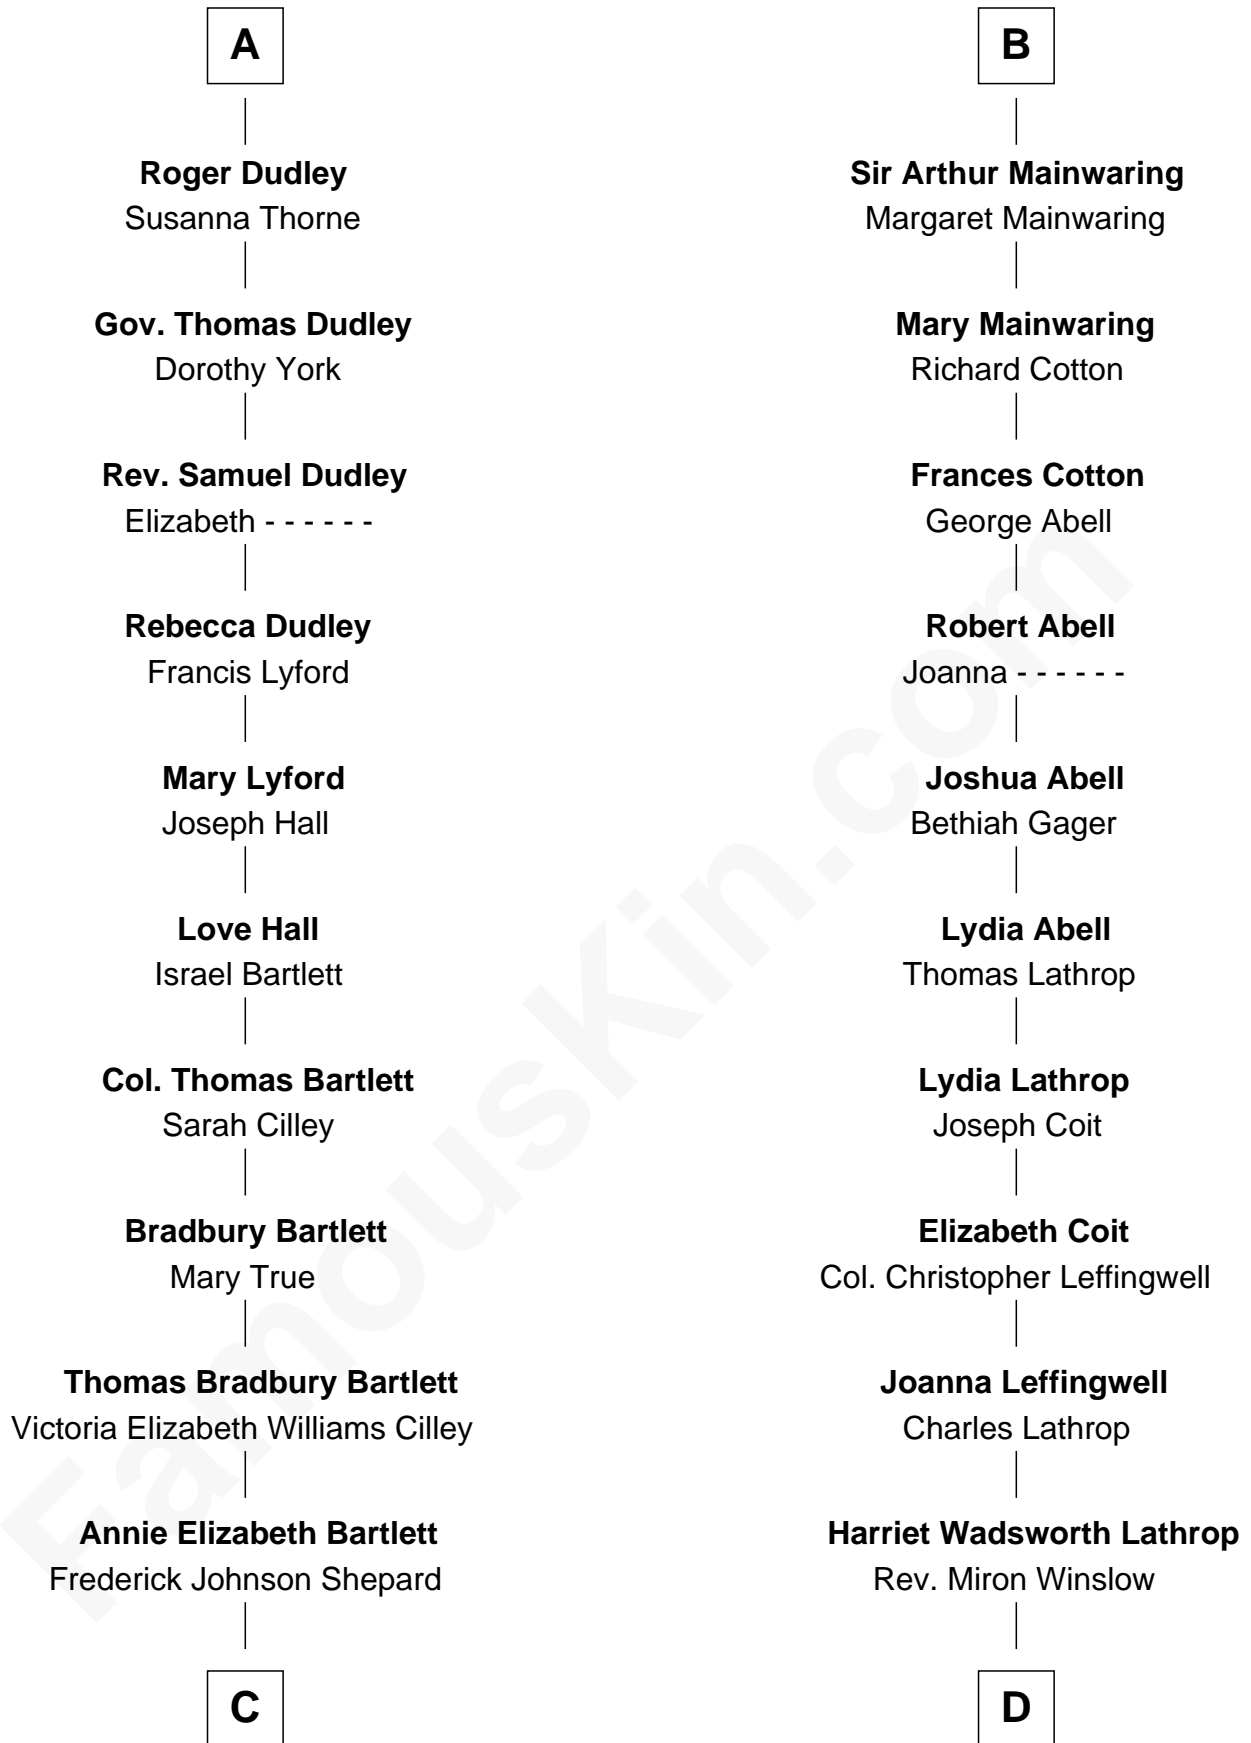

FamousKin.com Relationship Chart of

Alan Shepard

Mercury and Apollo Astronaut

18th cousin 1 time removed of

Allen Dulles

5th Director of the C.I.A.

C

Alan Bartlett Shepard
Pauline Renza Emerson

Alan Shepard
Mercury and Apollo Astronaut

D

Harriet Lathrop Winslow
Rev. John Welsh Dulles

Allen Macy Dulles
Edith Foster

Allen Dulles
5th Director of the C.I.A.

FamousKin.com