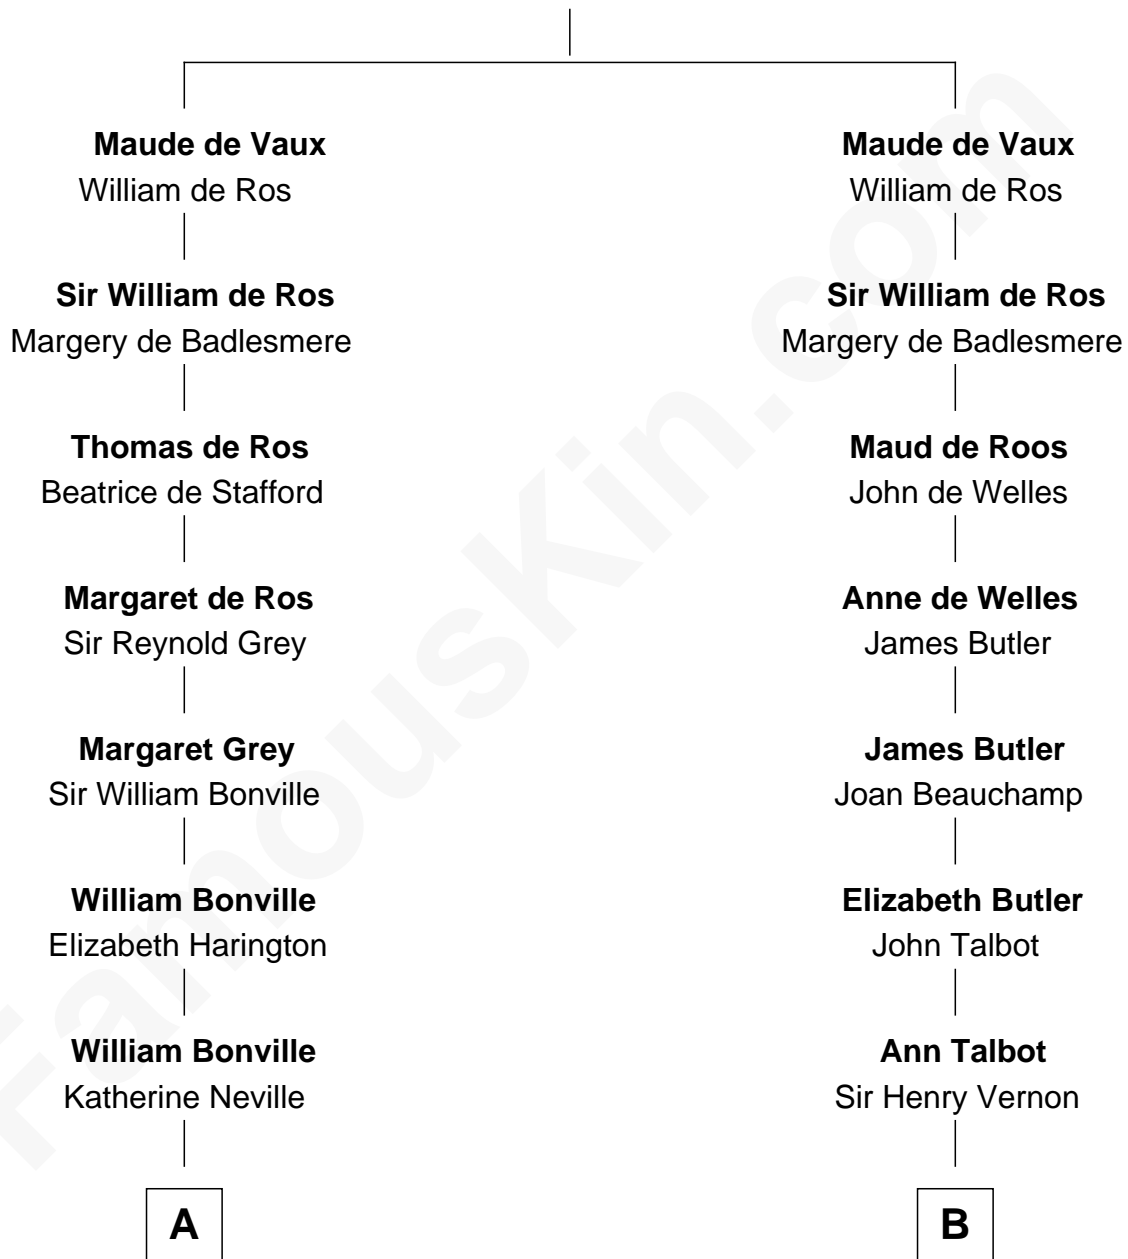

FamousKin.com Relationship Chart of

Alan Shepard

Mercury and Apollo Astronaut

21st cousin of

Allen Dulles

5th Director of the C.I.A.

John de Vaux

C

Bradbury Bartlett

Mary True

Thomas Bradbury Bartlett

Victoria Elizabeth Williams Cilley

Annie Elizabeth Bartlett

Frederick Johnson Shepard

Alan Bartlett Shepard

Pauline Renza Emerson

Alan Shepard

Mercury and Apollo Astronaut

D

Joanna Leffingwell

Charles Lathrop

Harriet Wadsworth Lathrop

Rev. Miron Winslow

Harriet Lathrop Winslow