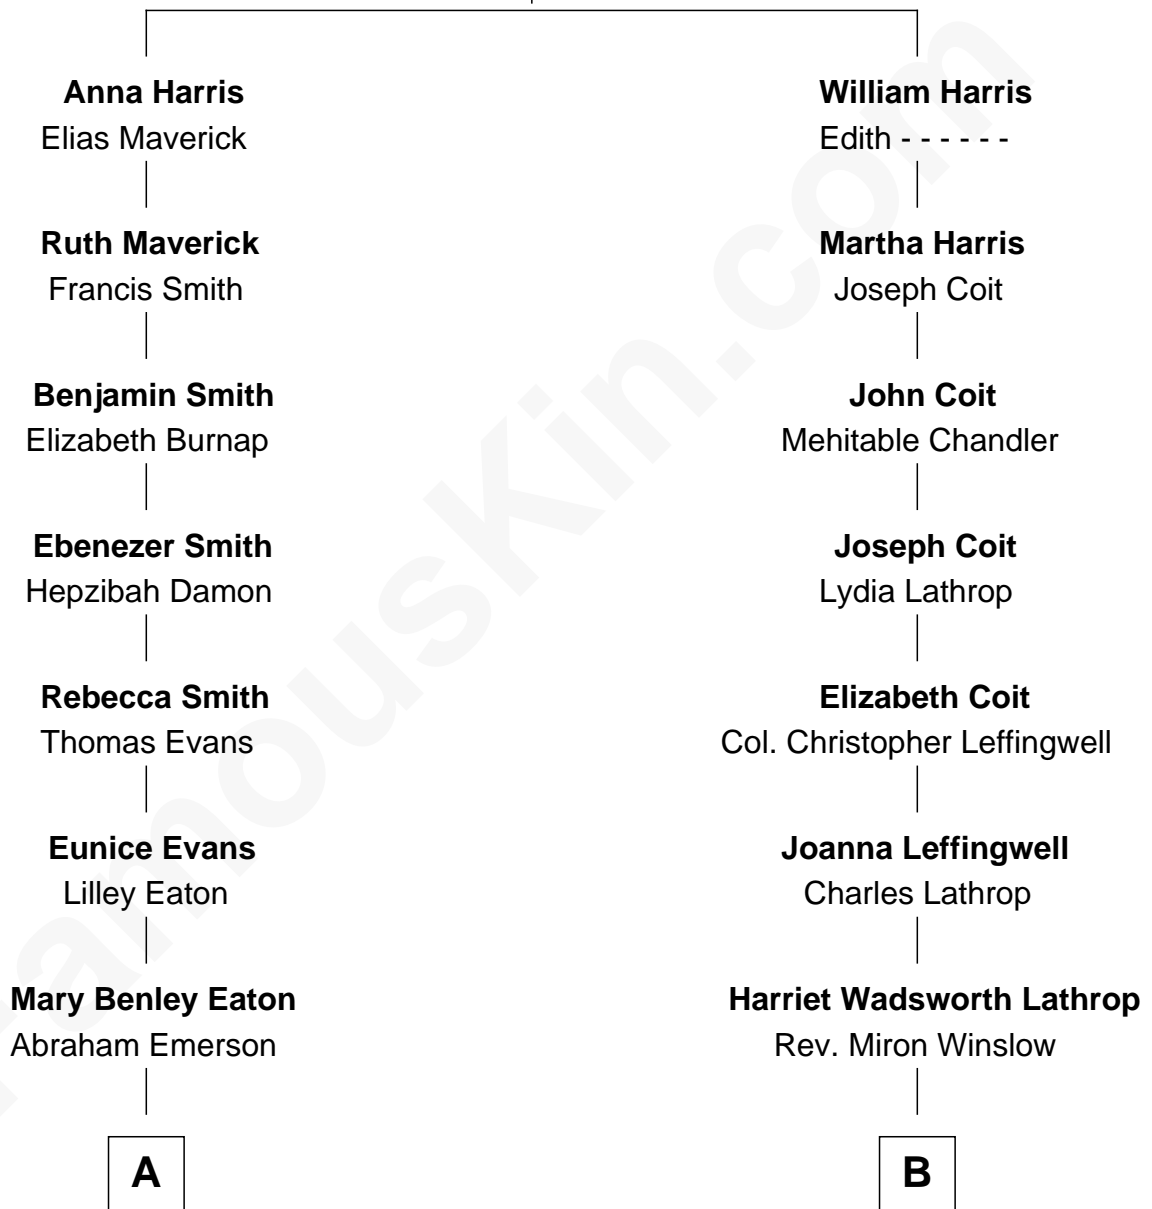

FamousKin.com Relationship Chart of

Alan Shepard

Mercury and Apollo Astronaut

9th cousin 1 time removed of

Allen Dulles

5th Director of the C.I.A.

Thomas Harris

Elizabeth - - - - -