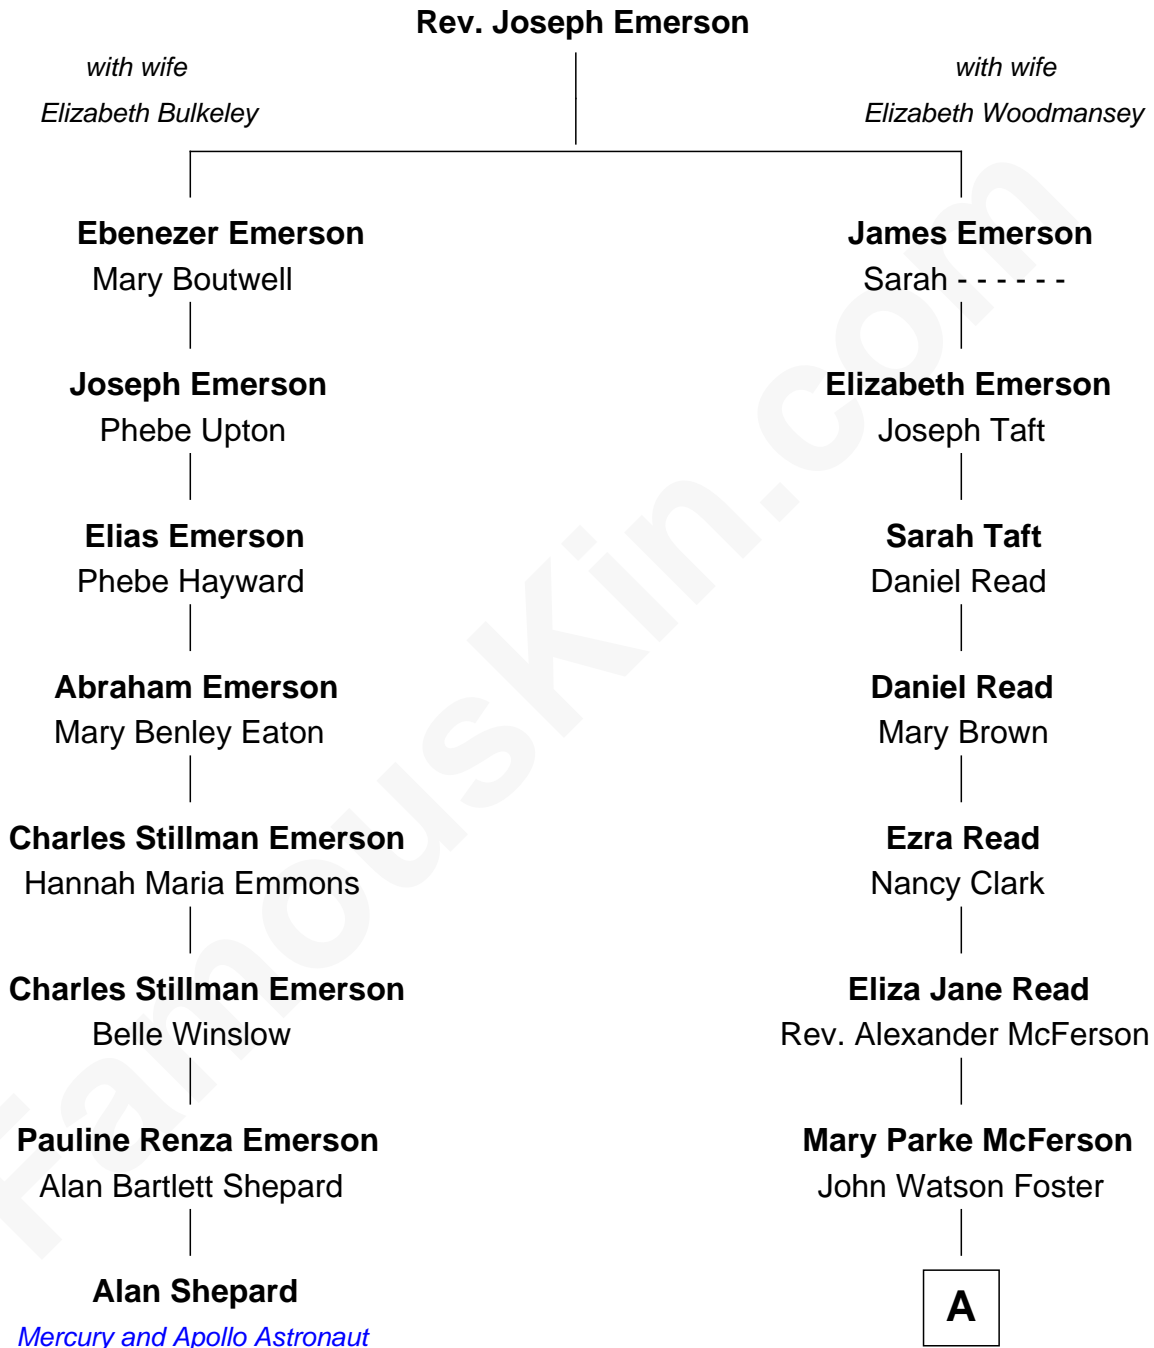

FamousKin.com
Relationship Chart of
Alan Shepard

Mercury and Apollo Astronaut

7th cousin 1 time removed of

John Foster Dulles

52nd U.S. Secretary of State

A

Edith Foster
Allen Macy Dulles

John Foster Dulles
52nd U.S. Secretary of State

FamousKin.com