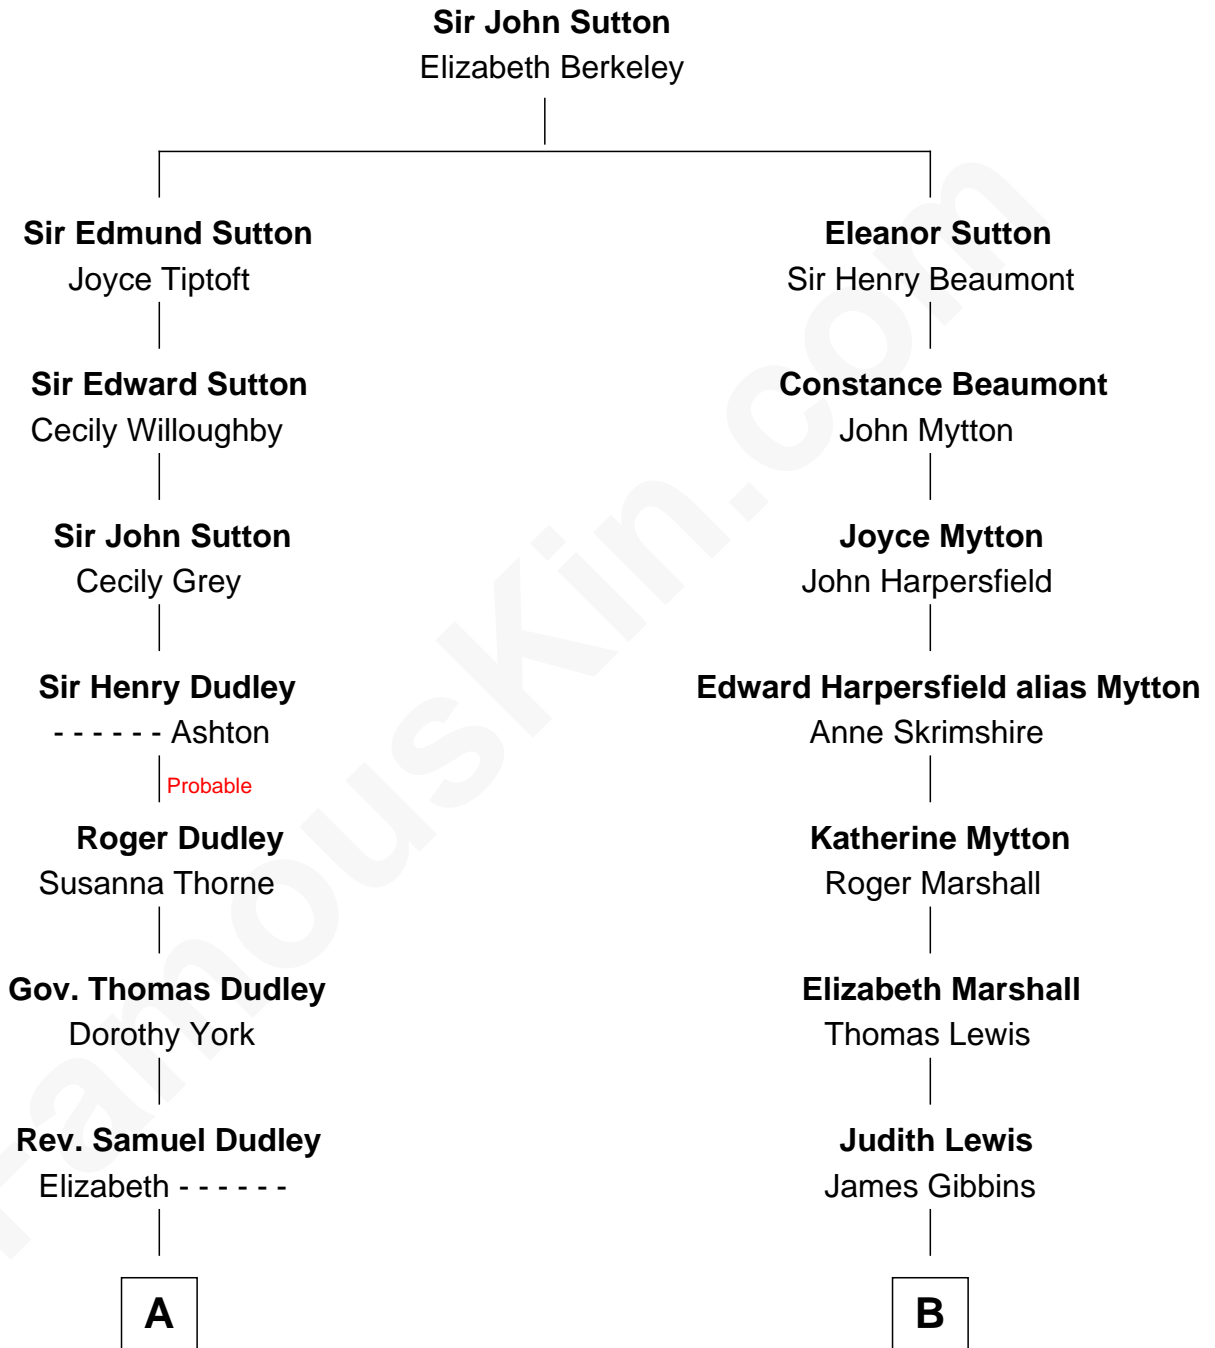

FamousKin.com Relationship Chart of

Alan Shepard

Mercury and Apollo Astronaut

15th cousin 2 times removed of

Chevy Chase

Comedian, Actor and Writer

Chey Chase photo by [Alan Light](#) (CC BY 2.0)