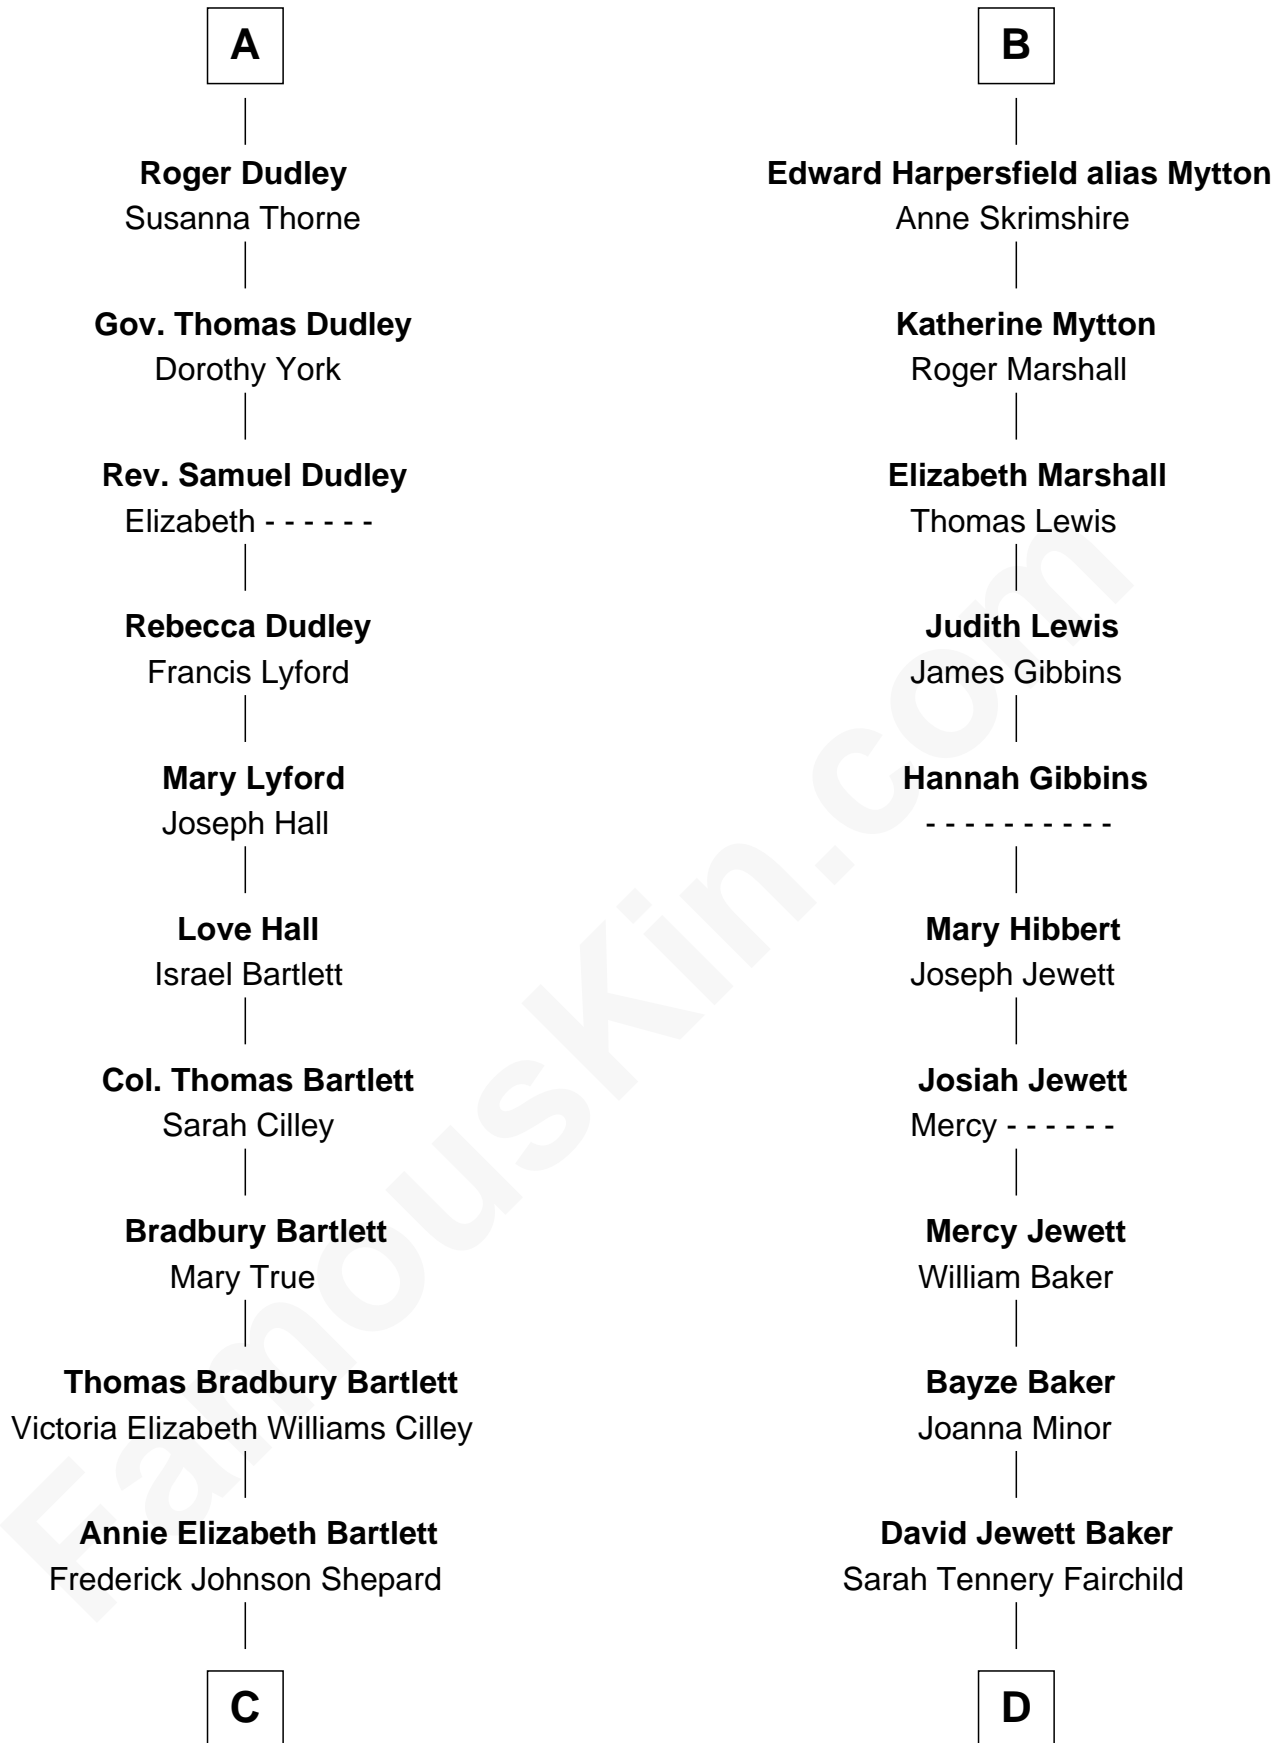

FamousKin.com Relationship Chart of

Alan Shepard

Mercury and Apollo Astronaut

18th cousin 3 times removed of

Chevy Chase

Comedian, Actor and Writer

C

Alan Bartlett Shepard
Pauline Renza Emerson

Alan Shepard
Mercury and Apollo Astronaut

D

Sarah Tannery Baker
Col. Lyne Shackelford Metcalfe

Grace Metcalfe
Charles Denison Chase

Edward Leigh Chase
Mabel Penrose Tinsley

Edward Tinsley Chase
Cathalene Parker Browning