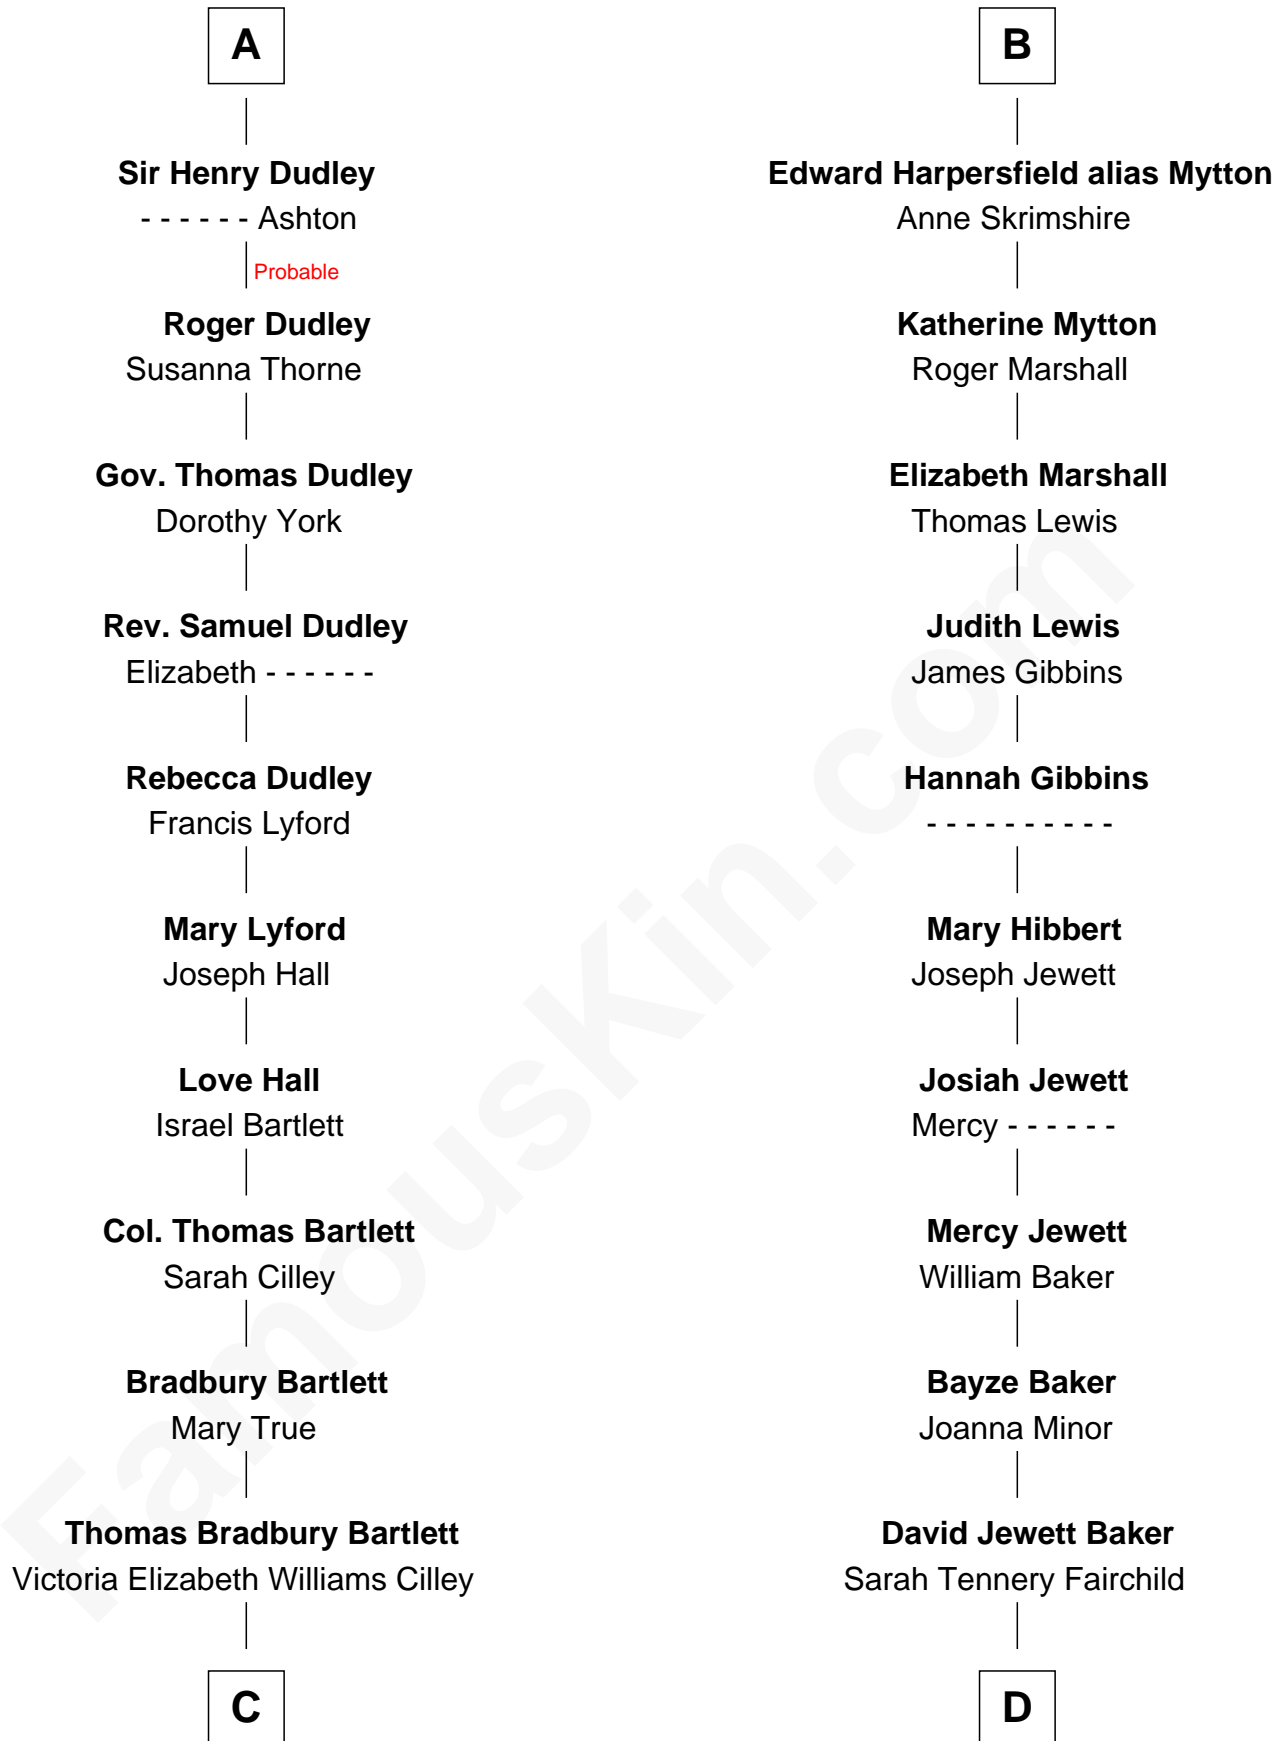

FamousKin.com Relationship Chart of

Alan Shepard

Mercury and Apollo Astronaut

19th cousin 2 times removed of

Chevy Chase

Comedian, Actor and Writer

Edmund Fitzalan

Alice de Warenne

C

Annie Elizabeth Bartlett
Frederick Johnson Shepard

Alan Bartlett Shepard
Pauline Renza Emerson

Alan Shepard
Mercury and Apollo Astronaut

D

Sarah Tennery Baker
Col. Lyne Shackelford Metcalfe

Grace Metcalfe
Charles Denison Chase