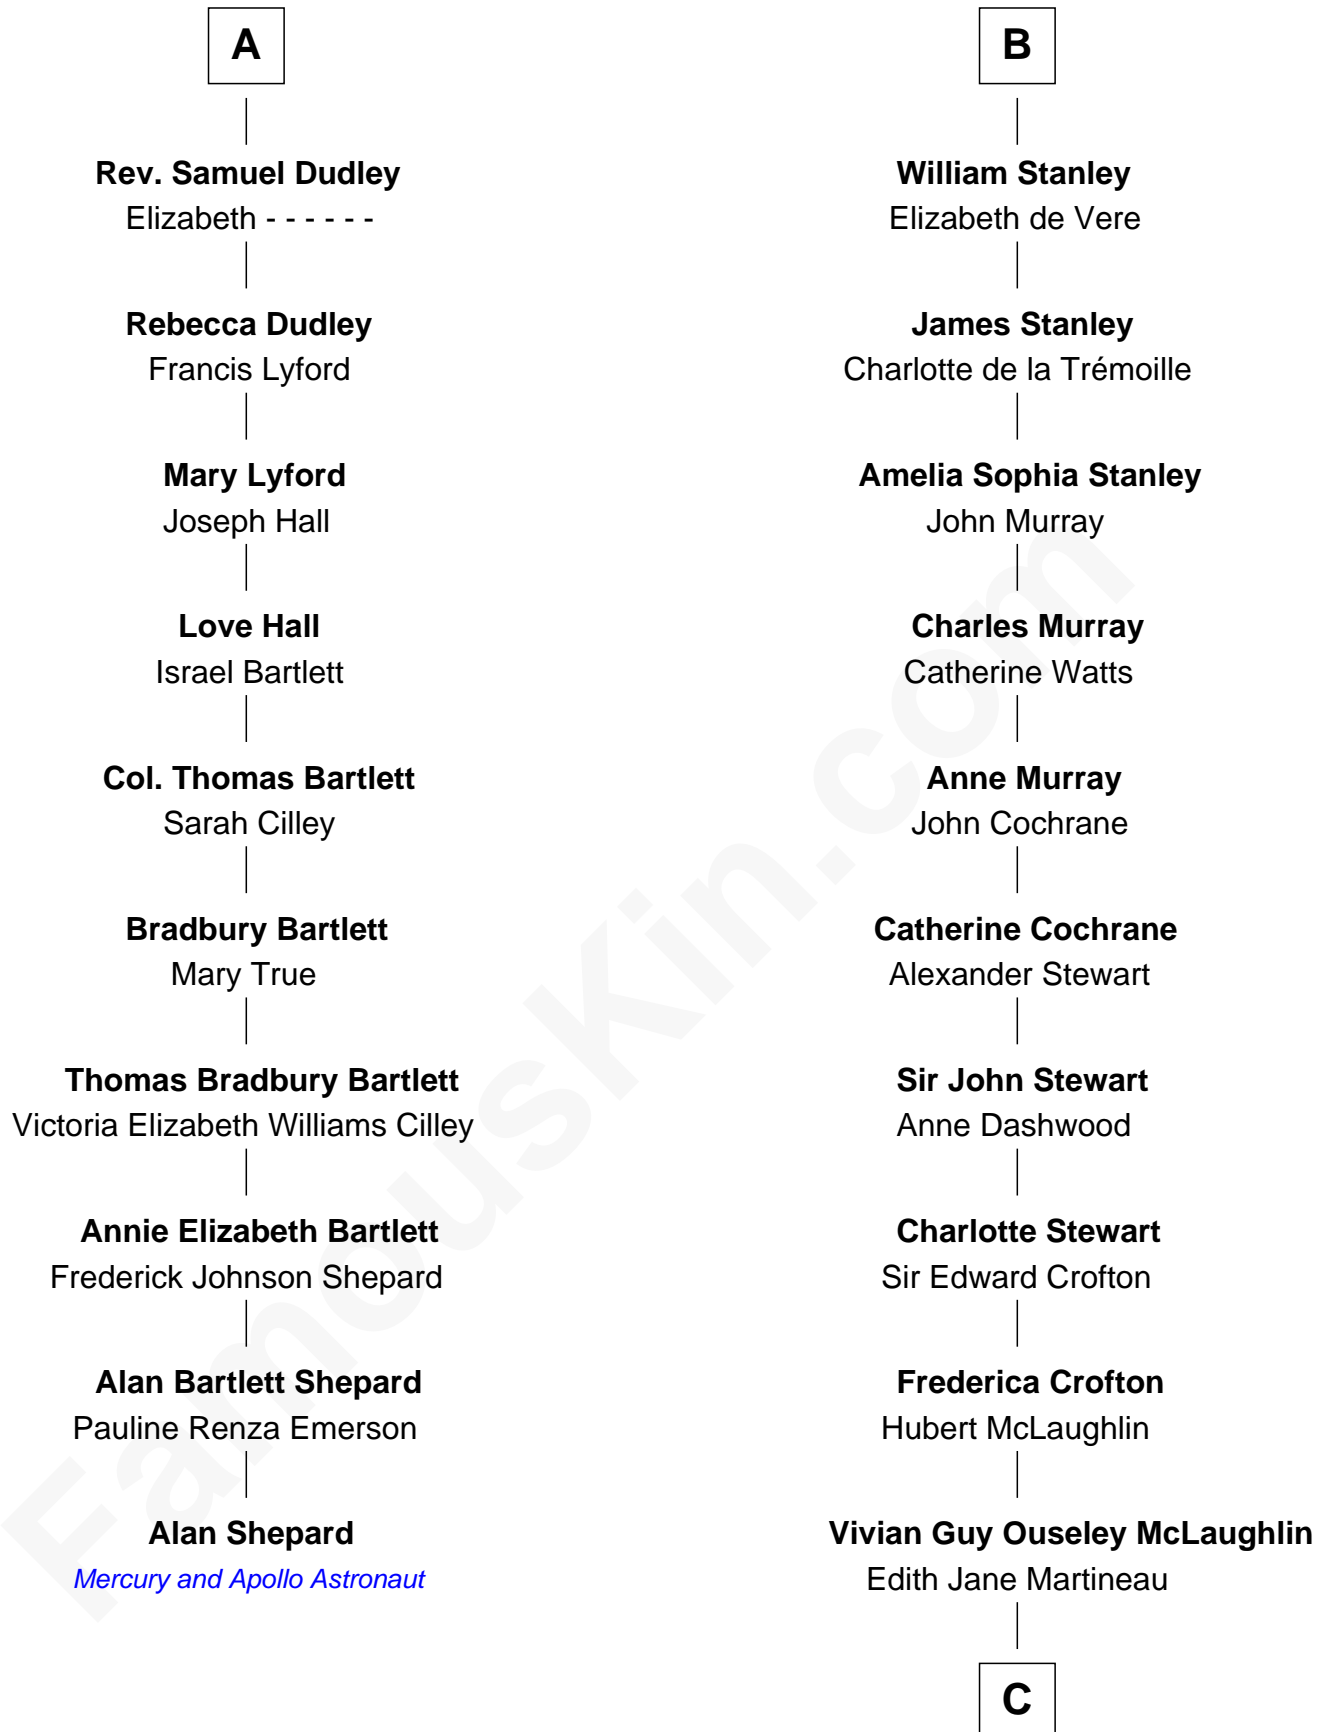

FamousKin.com

Relationship Chart of

Alan Shepard

Mercury and Apollo Astronaut

16th cousin 3 times removed of

Guy Ritchie

British Filmmaker

C

Doris Margaretta McLaughlin

Stuart John Ritchie

John Vivian Ritchie

Amber Mary Parkinson

Guy Ritchie

British Filmmaker

FamousKin.com