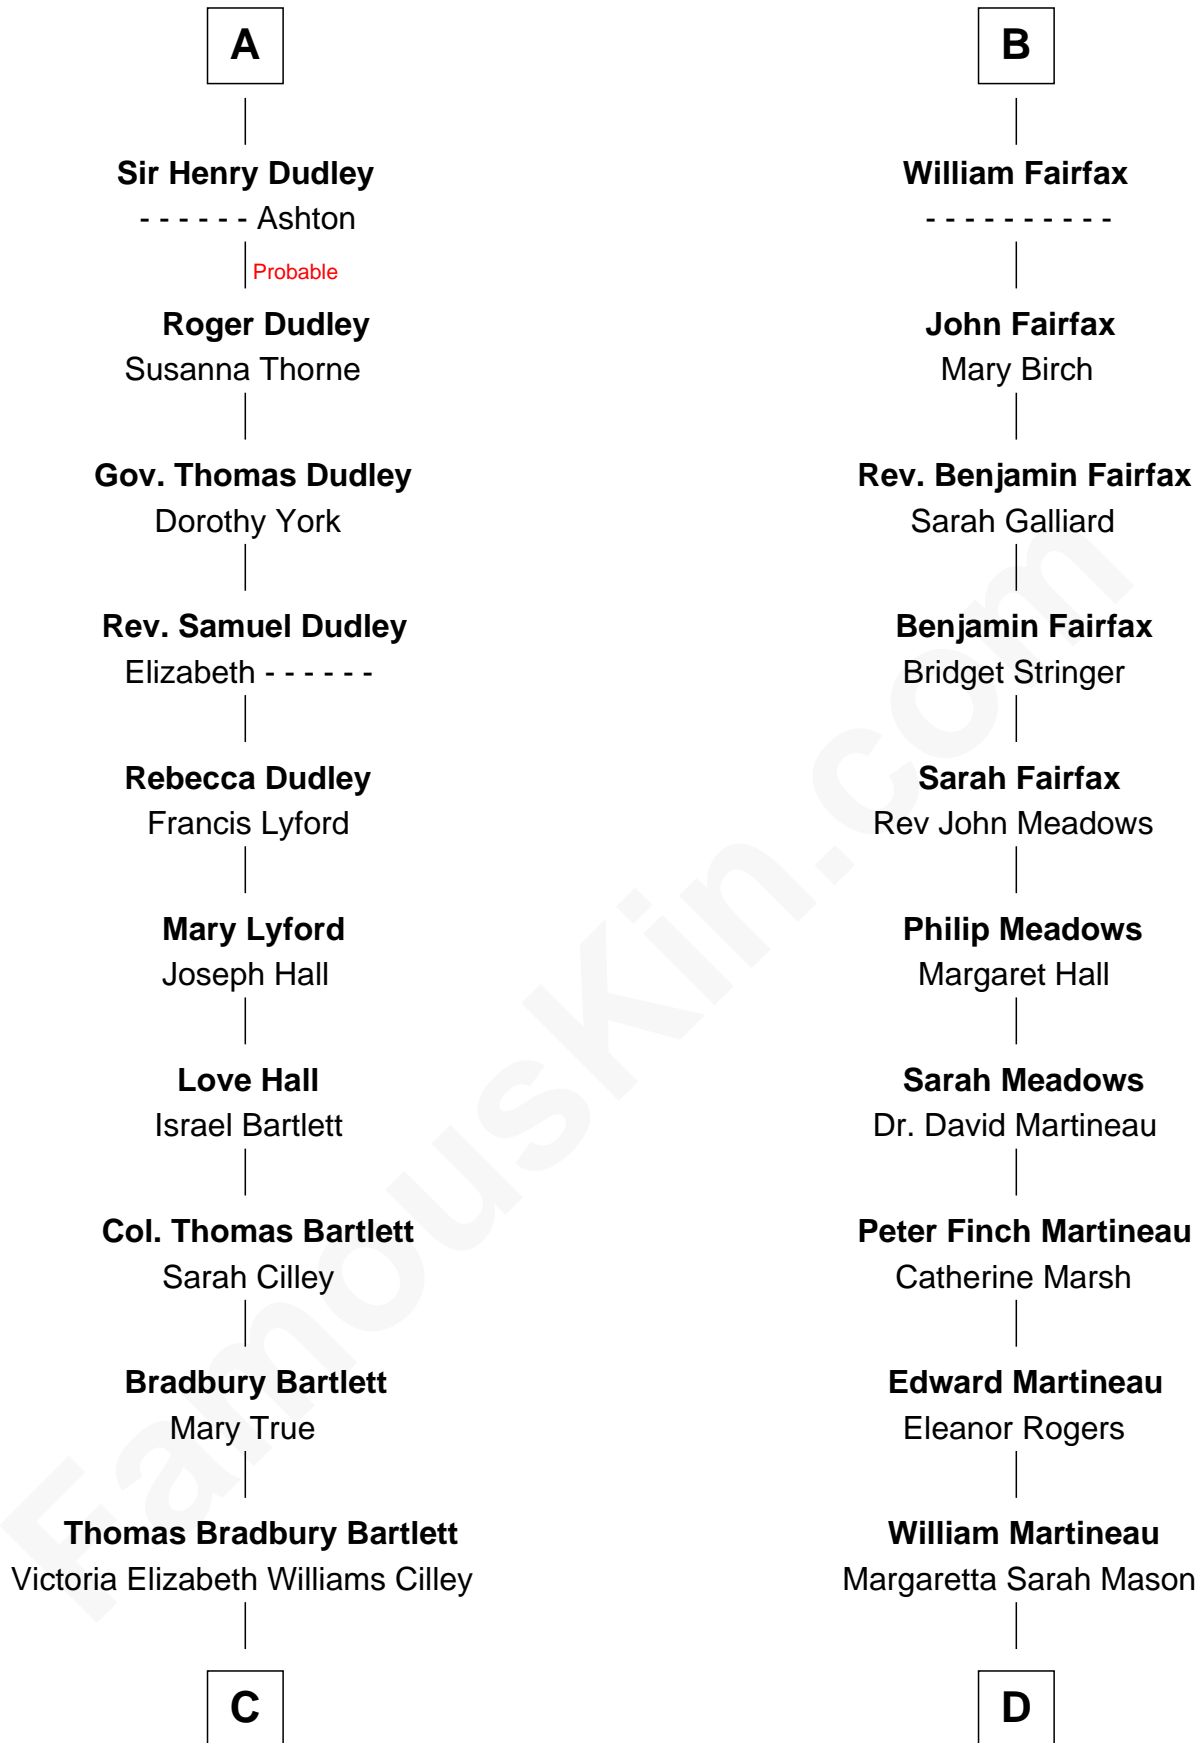

# FamousKin.com Relationship Chart of

**Alan Shepard**

*Mercury and Apollo Astronaut*

19th cousin 1 time removed of

**Guy Ritchie**

*British Filmmaker*

**Ralph de Stafford**  
Margaret de Audley

**Beatrice de Stafford**

**Margaret de Stafford**

Sir Ralph Neville

**Ralph de Neville**

Mary Ferrers

**John Neville**

Elizabeth Newmarch

**Jane de Neville**

Sir William Gascoigne

**Sir William Gascoigne**

Margaret Percy

**Agnes Gascoigne**

Sir Thomas Fairfax

**B**

**C**

**Annie Elizabeth Bartlett**  
Frederick Johnson Shepard

**Alan Bartlett Shepard**  
Pauline Renza Emerson