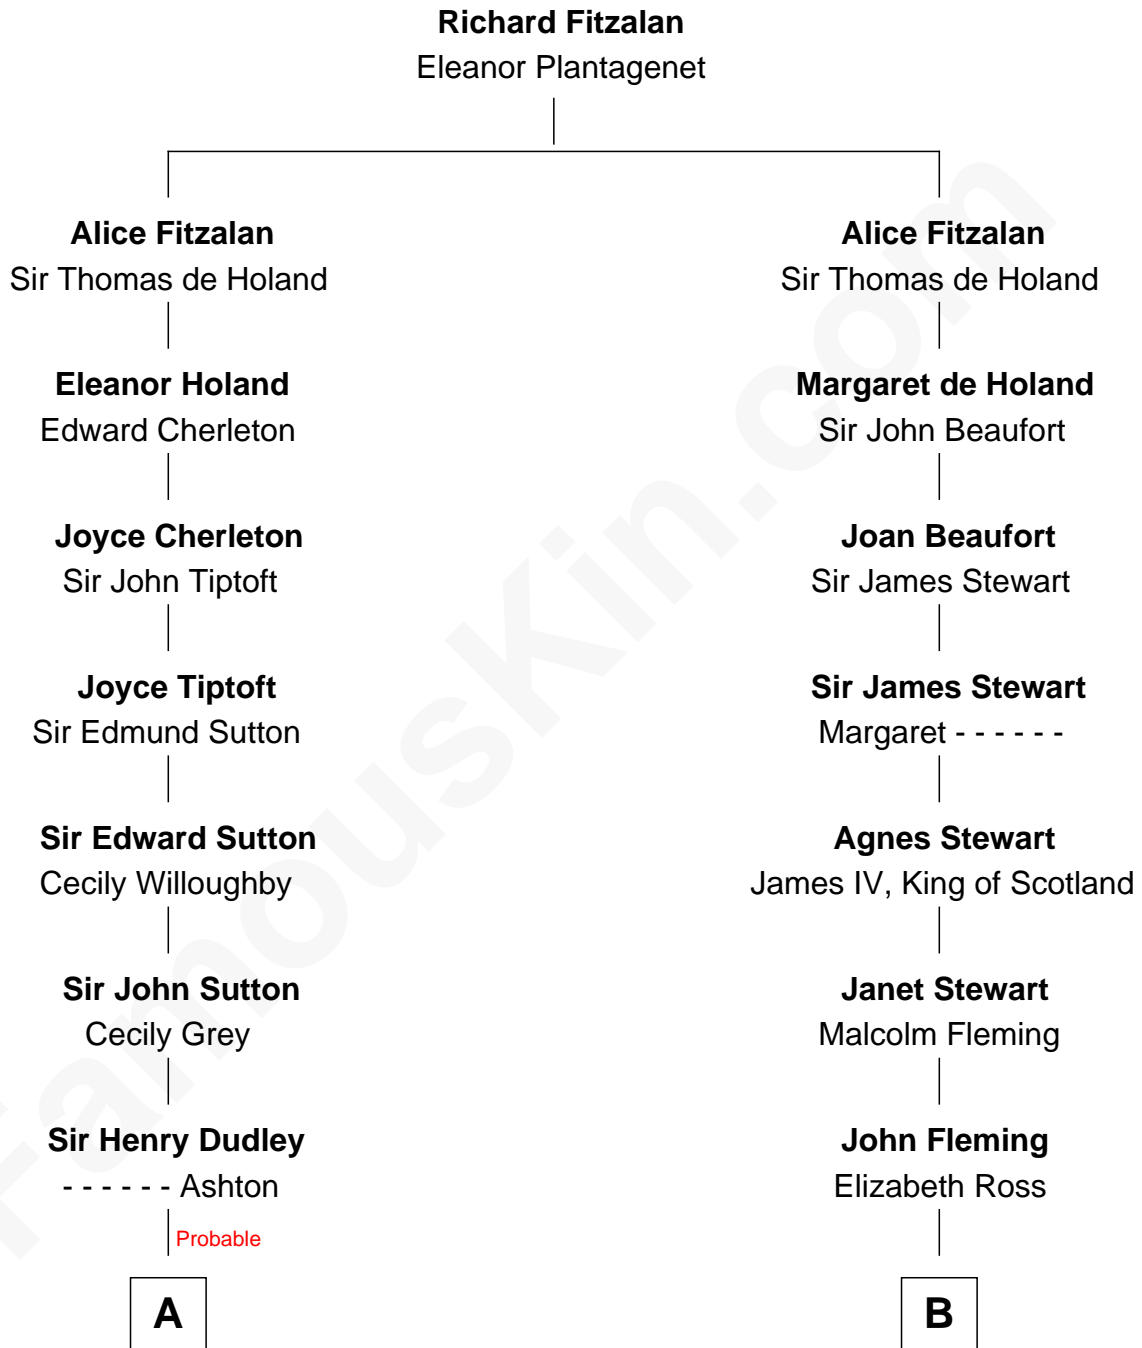

# FamousKin.com Relationship Chart of

**Alan Shepard**

*Mercury and Apollo Astronaut*

18th cousin 1 time removed of

**Guy Ritchie**

*British Filmmaker*

**C**

**Alan Bartlett Shepard**  
Pauline Renza Emerson

**Alan Shepard**  
*Mercury and Apollo Astronaut*

**D**

**Doris Margaretta McLaughlin**  
Stuart John Ritchie

**John Vivian Ritchie**  
Amber Mary Parkinson

**Guy Ritchie**  
*British Filmmaker*

FamousKin.com