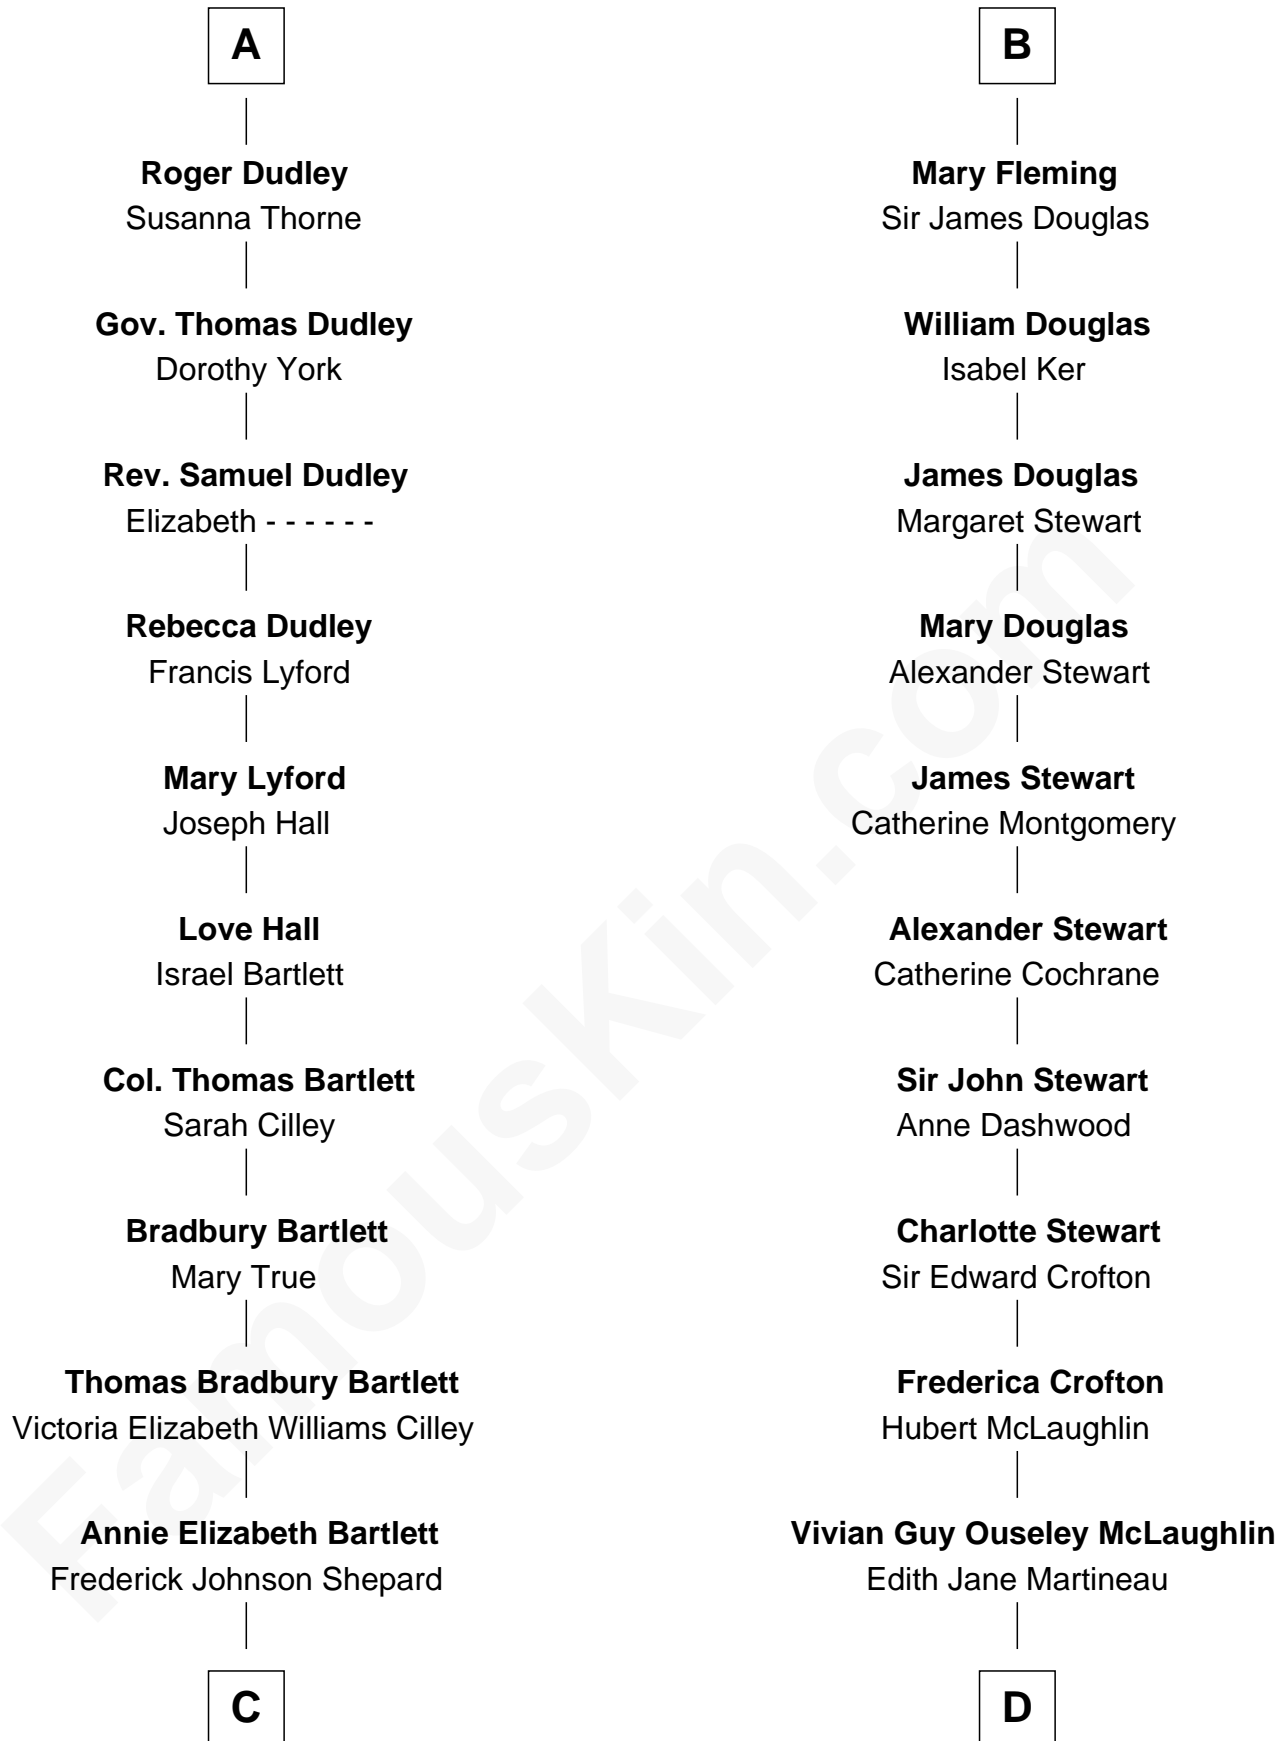

# FamousKin.com Relationship Chart of

**Alan Shepard**

*Mercury and Apollo Astronaut*

18th cousin 1 time removed of

**Guy Ritchie**

*British Filmmaker*

**C**

**Alan Bartlett Shepard**  
Pauline Renza Emerson

**Alan Shepard**  
*Mercury and Apollo Astronaut*

**D**

**Doris Margaretta McLaughlin**  
Stuart John Ritchie

**John Vivian Ritchie**  
Amber Mary Parkinson

**Guy Ritchie**  
*British Filmmaker*

FamousKin.com