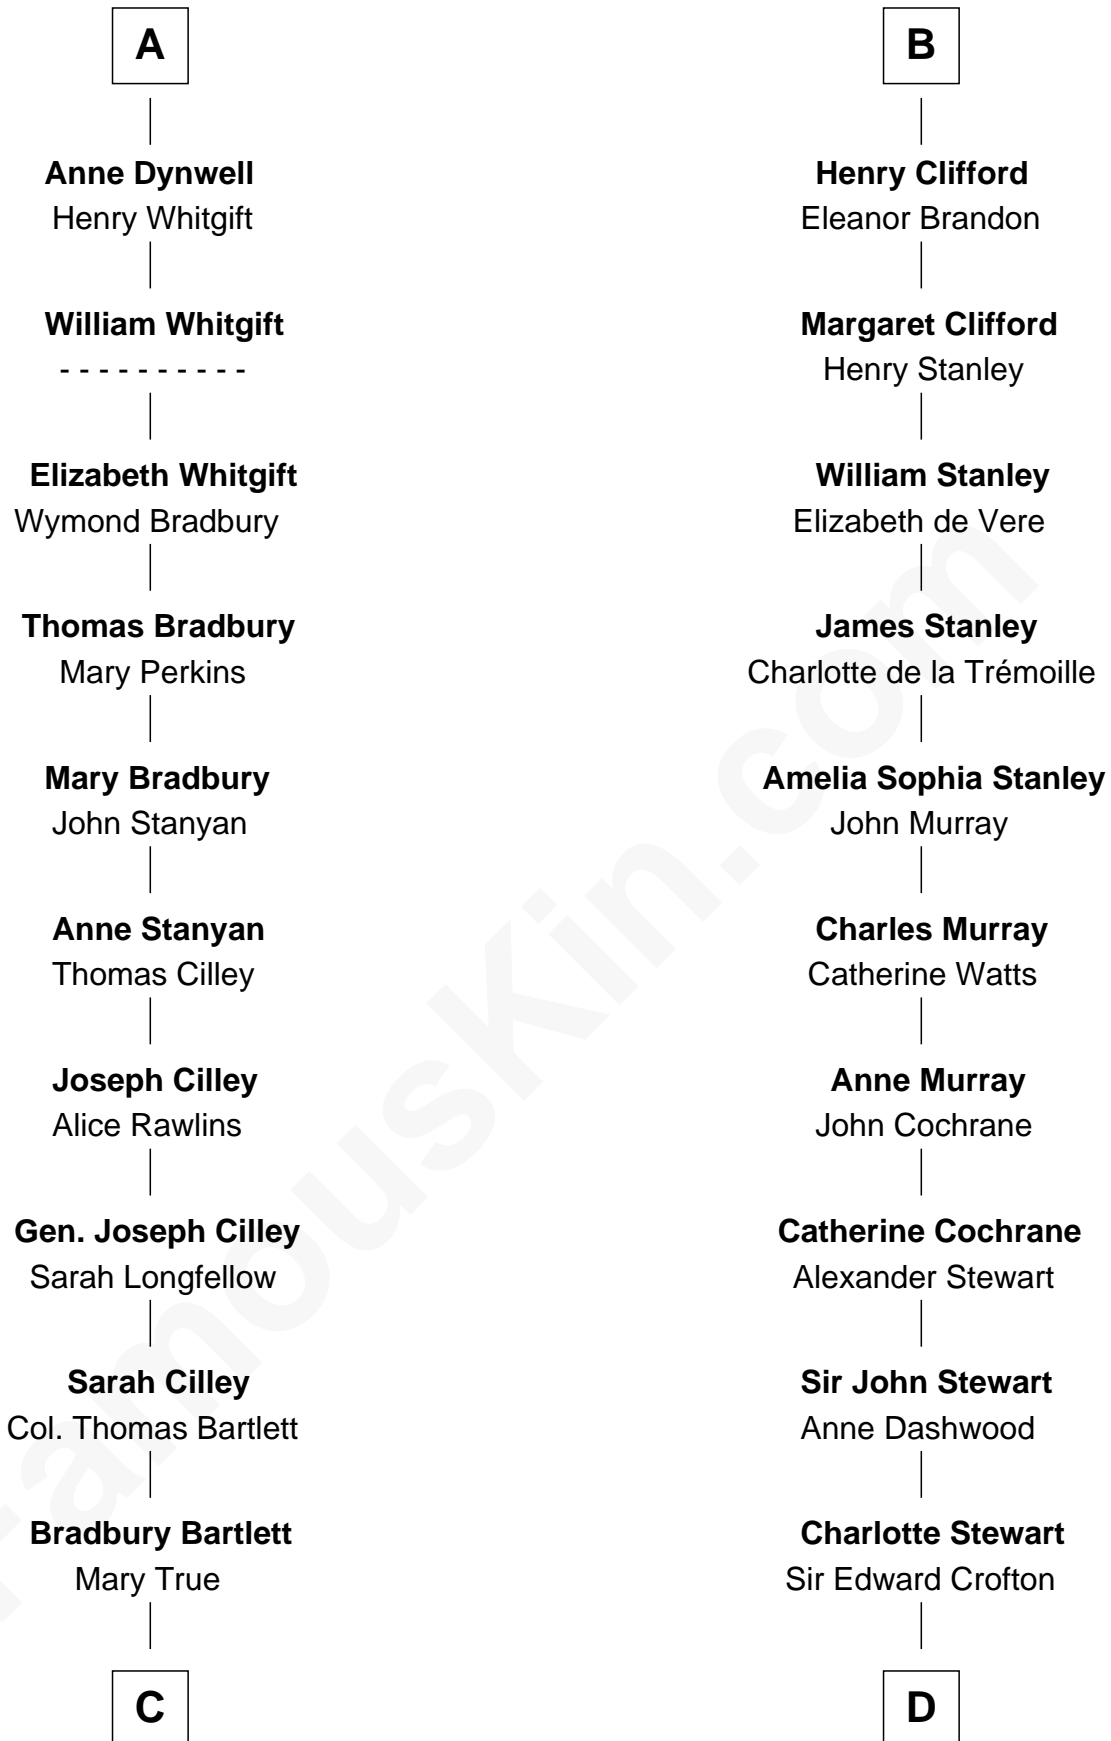

FamousKin.com Relationship Chart of

Alan Shepard

Mercury and Apollo Astronaut

20th cousin 1 time removed of

Guy Ritchie

British Filmmaker

Sir Geoffrey le Scrope

Ivetta de Ros

Joan - - - - -

Joan Scrope

Henry Fitzhugh

Henry FitzHugh

Elizabeth Grey

Eleanor Fitzhugh

Sir Henry Bromflete

Margaret Bromflete

John Clifford

Henry Clifford

Anne St. John

Henry Clifford

Margaret Percy

B

C

Thomas Bradbury Bartlett
Victoria Elizabeth Williams Cilley

Annie Elizabeth Bartlett
Frederick Johnson Shepard

Alan Bartlett Shepard
Pauline Renza Emerson

Alan Shepard
Mercury and Apollo Astronaut

D

Frederica Crofton
Hubert McLaughlin

Vivian Guy Ouseley McLaughlin
Edith Jane Martineau