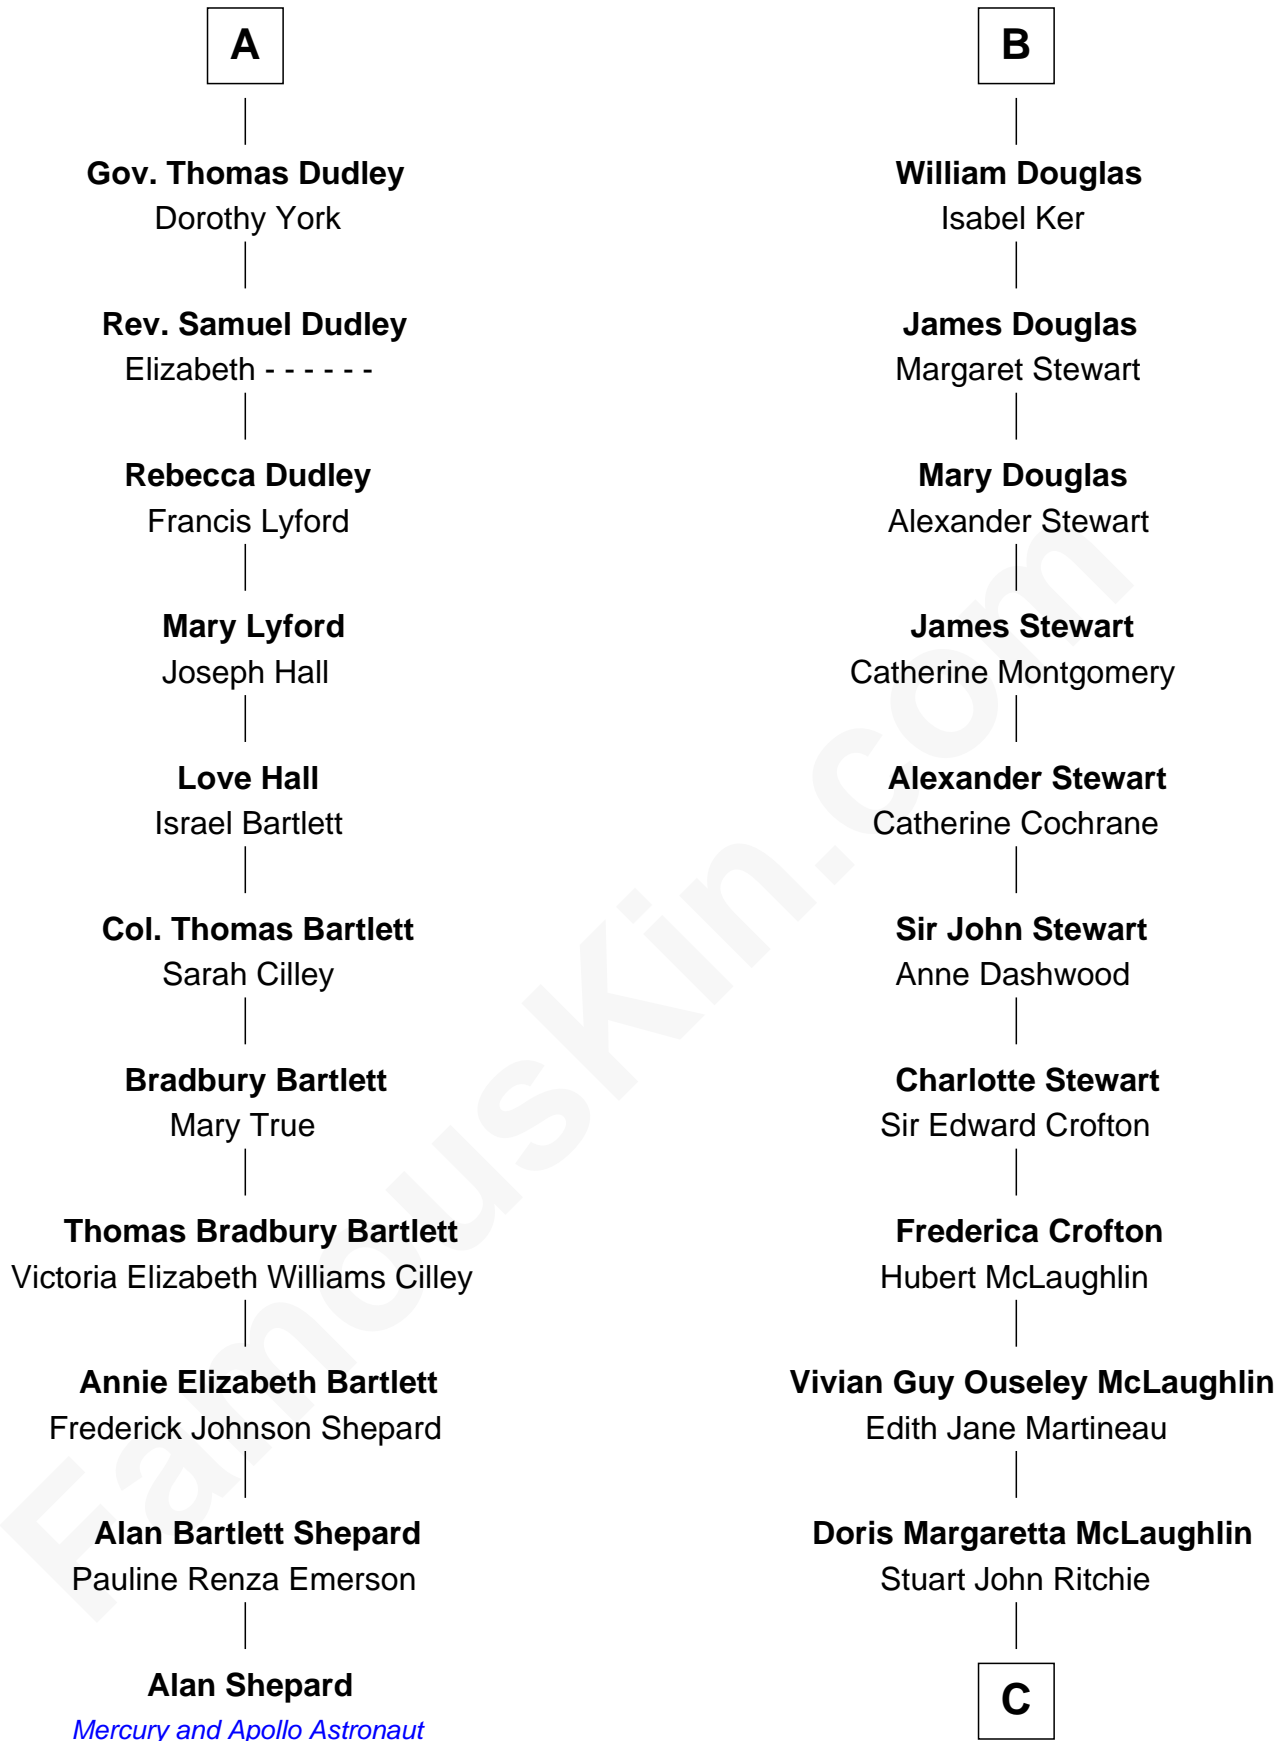

FamousKin.com Relationship Chart of

Alan Shepard

Mercury and Apollo Astronaut

17th cousin 1 time removed of

Guy Ritchie

British Filmmaker

Sir Thomas de Holand

Alice Fitzalan

C

John Vivian Ritchie
Amber Mary Parkinson

Guy Ritchie
British Filmmaker