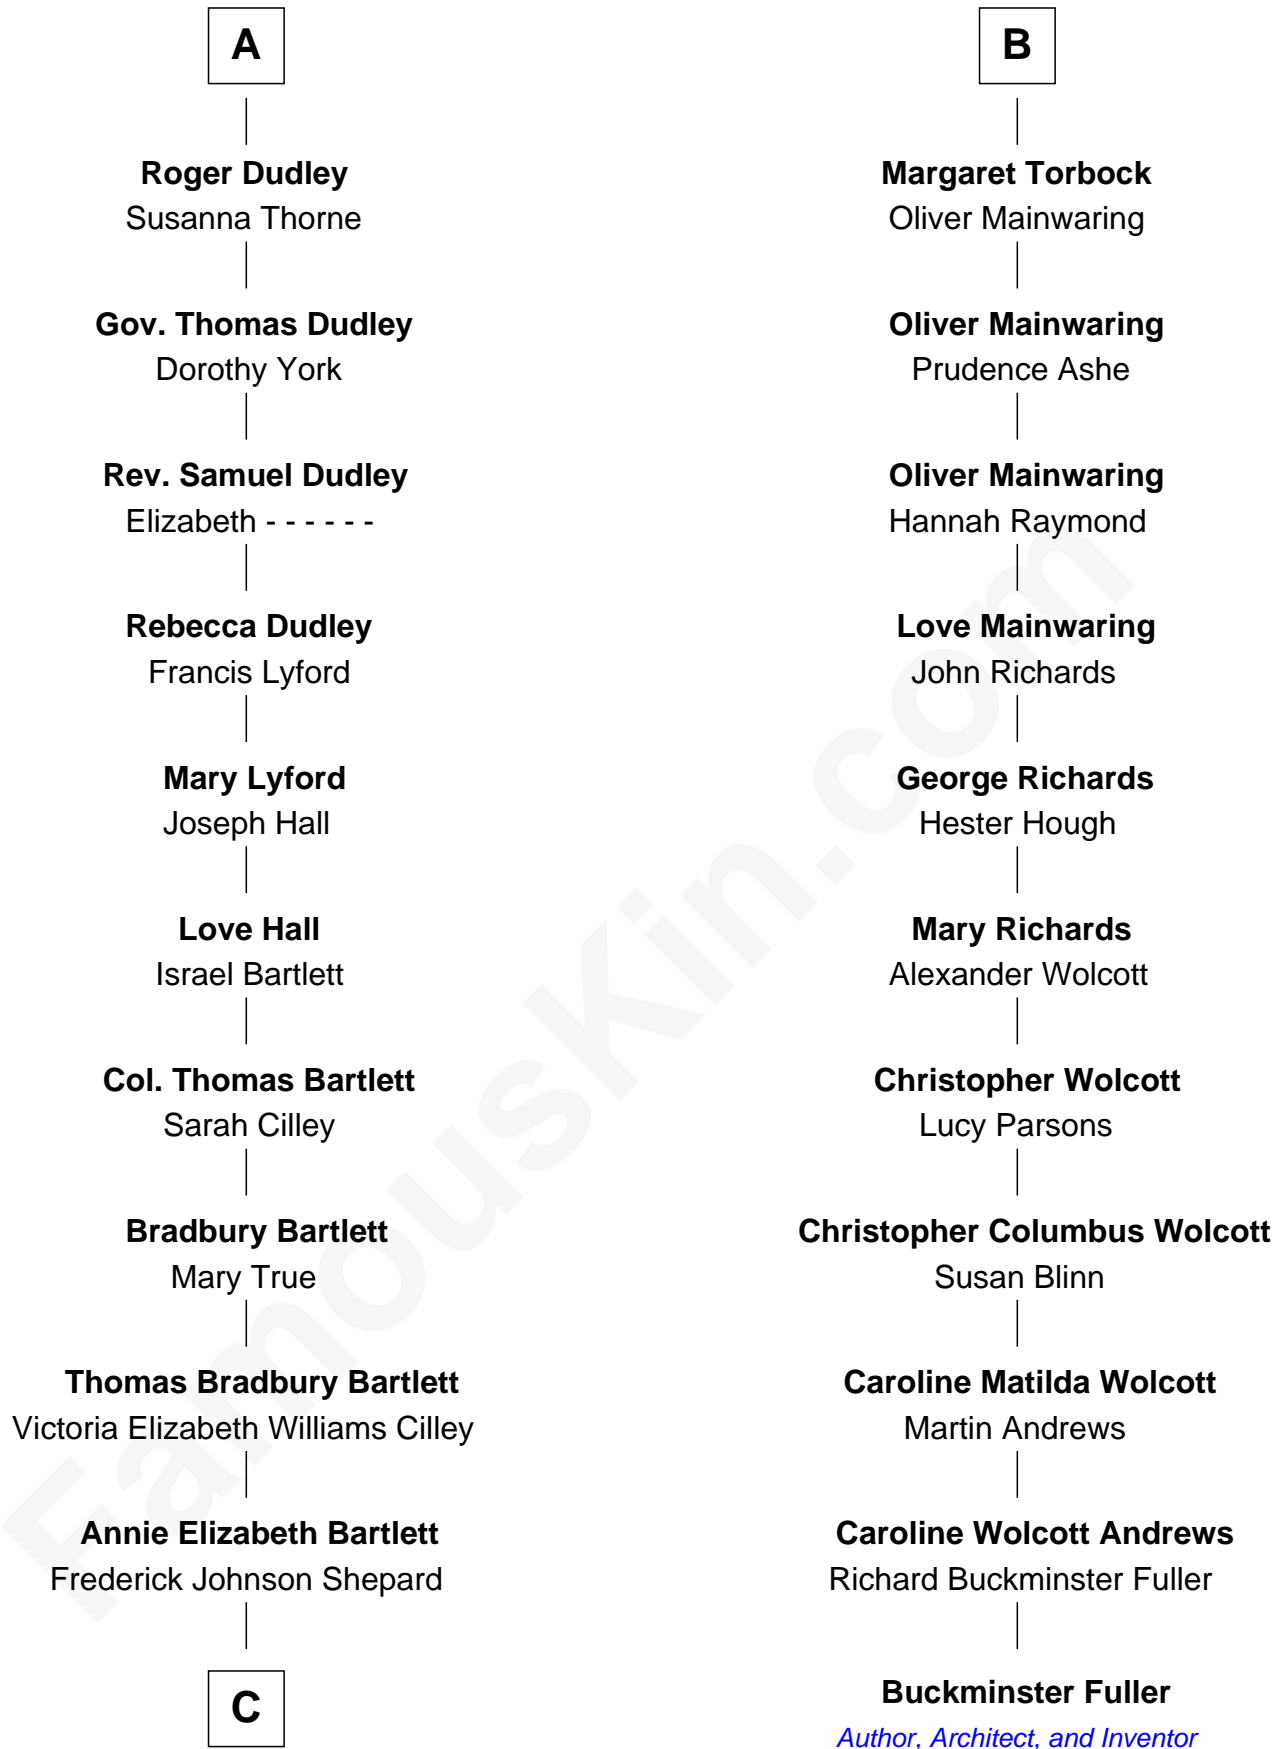

## Relationship Chart of

### Alan Shepard

*Mercury and Apollo Astronaut*

17th cousin 1 time removed of

### Buckminster Fuller

*Author, Architect, and Inventor*

**C**

—  
**Alan Bartlett Shepard**  
Pauline Renza Emerson

—  
**Alan Shepard**  
*Mercury and Apollo Astronaut*

FamousKin.com