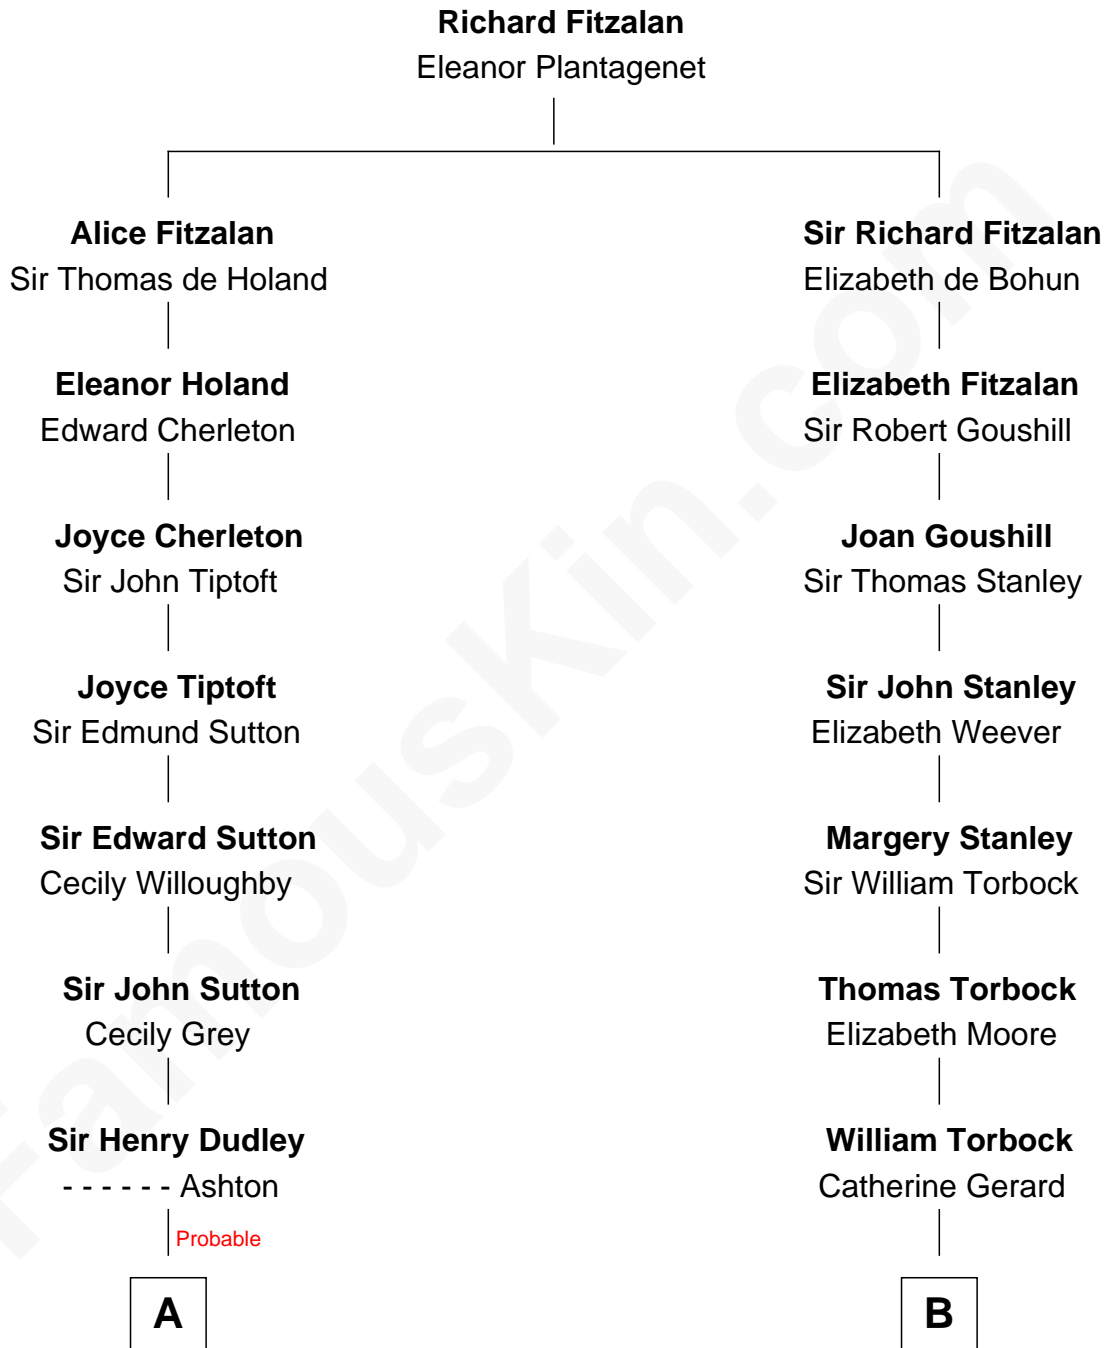

FamousKin.com

Relationship Chart of

Alan Shepard

Mercury and Apollo Astronaut

17th cousin 1 time removed of

Buckminster Fuller

Author, Architect, and Inventor