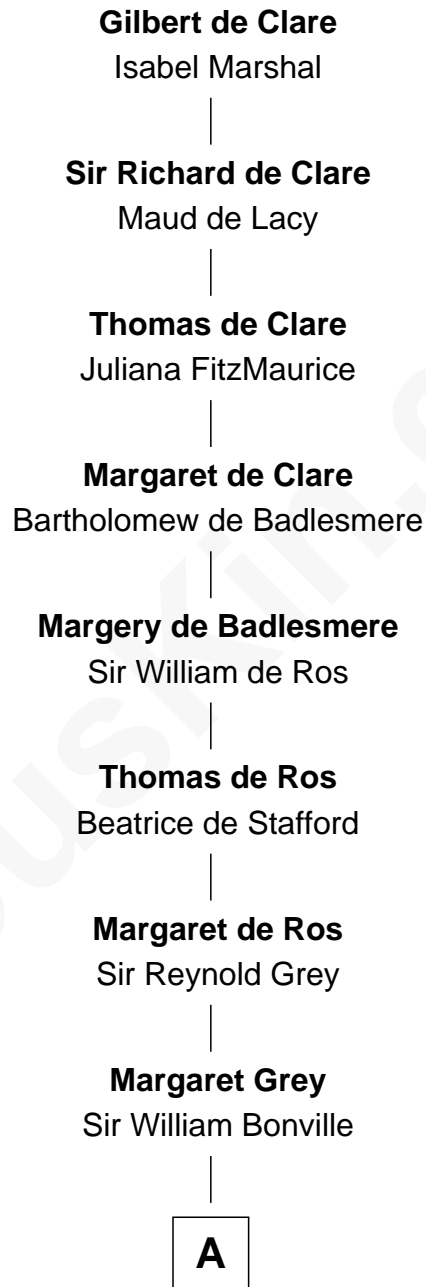

FamousKin.com Relationship Chart of

Alan Shepard

Mercury and Apollo Astronaut

22nd Great-grandson of

Gilbert de Clare

Magna Carta Surety

A

William Bonville
Elizabeth Harington

William Bonville
Katherine Neville

Cecily Bonville
Thomas Grey

Cecily Grey
Sir John Sutton

Sir Henry Dudley
----- Ashton

Probable

Roger Dudley
Susanna Thorne

Gov. Thomas Dudley
Dorothy York

Rev. Samuel Dudley
Elizabeth -----

Bradbury Bartlett

Mary True

Thomas Bradbury Bartlett

Victoria Elizabeth Williams Cilley

Annie Elizabeth Bartlett

Frederick Johnson Shepard

Alan Bartlett Shepard

Pauline Renza Emerson