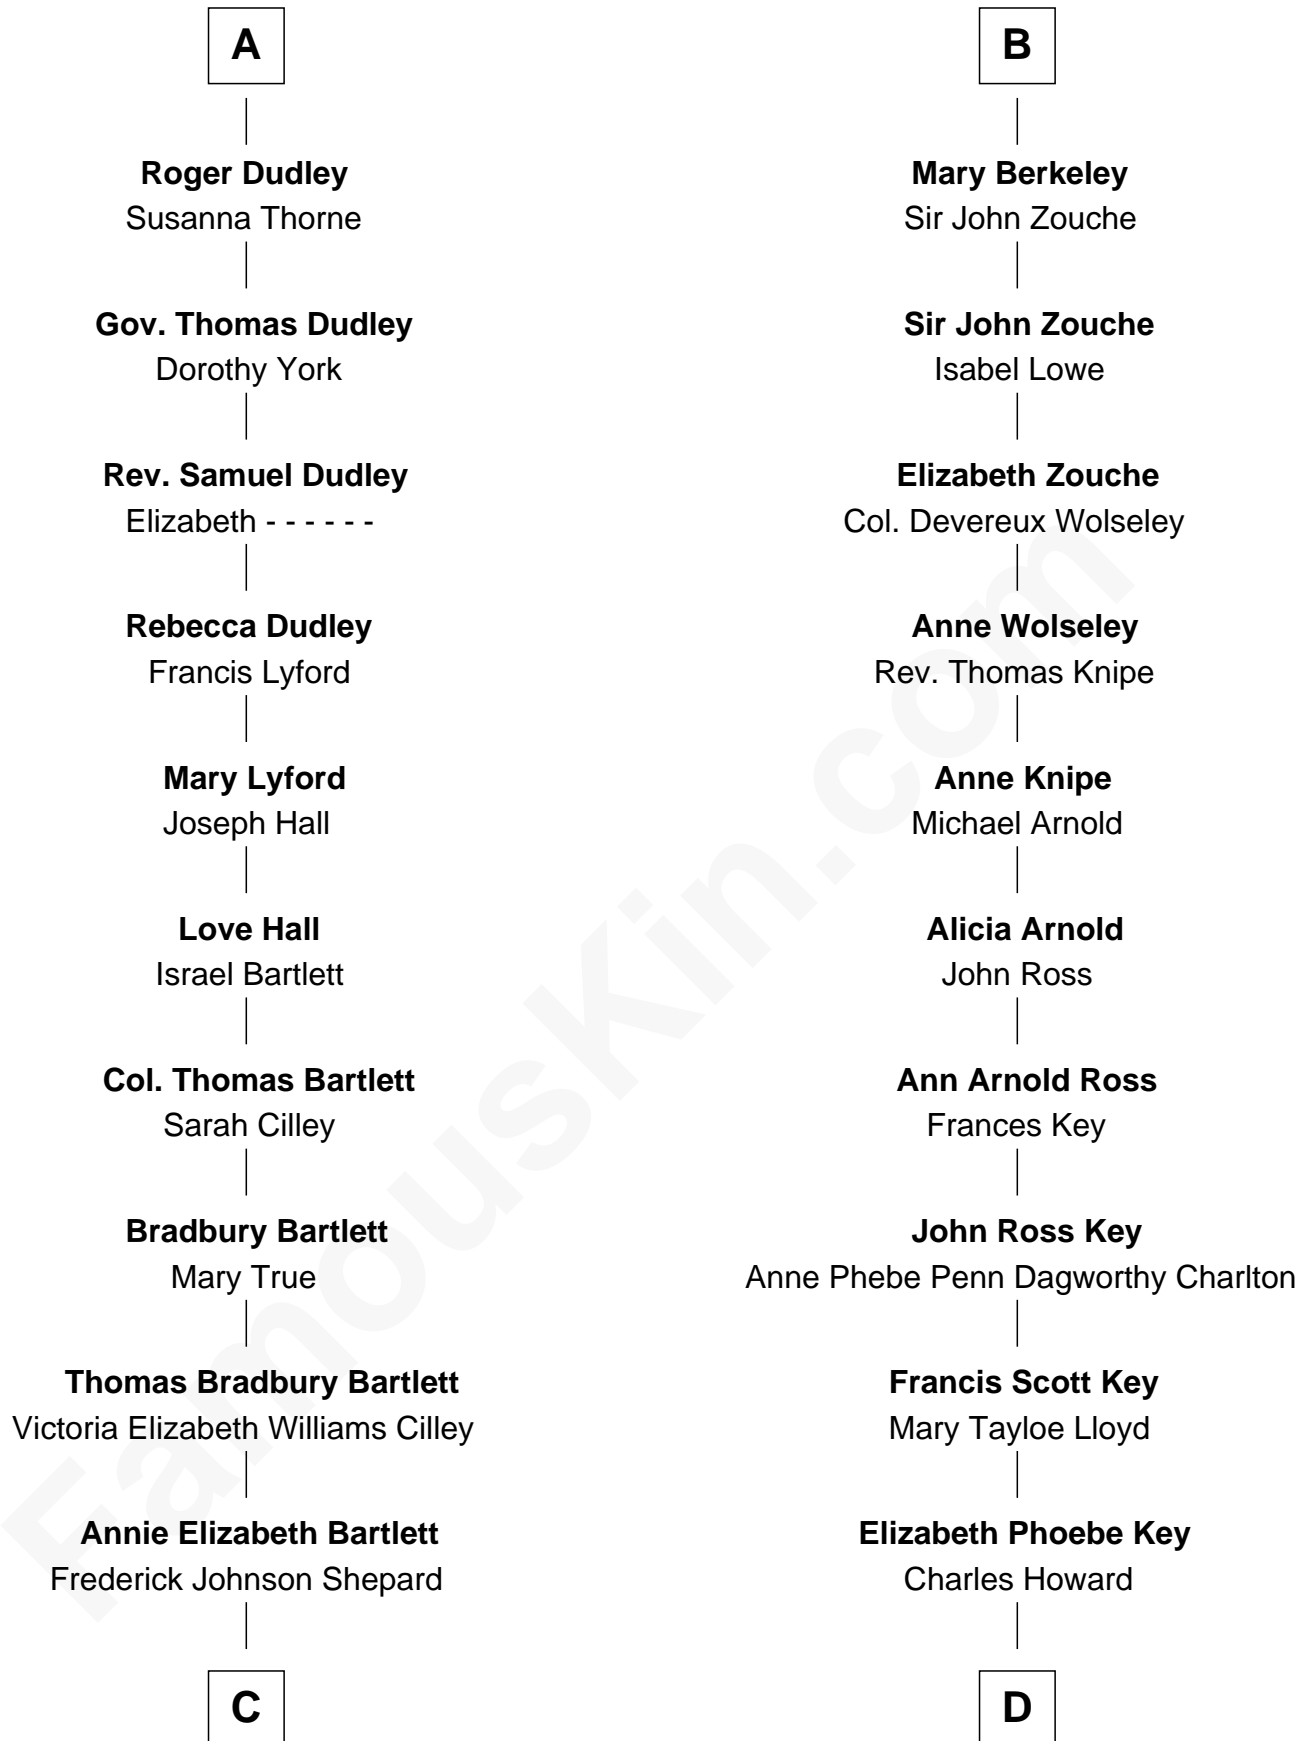

# FamousKin.com Relationship Chart of

**Alan Shepard**

*Mercury and Apollo Astronaut*

18th cousin of

**Thomas Hunt Morgan**

*Nobel Prize Winner in Physiology or Medicine*

**C**

**Alan Bartlett Shepard**  
Pauline Renza Emerson

**Alan Shepard**  
*Mercury and Apollo Astronaut*

**D**

**Ellen Key Howard**  
Charlton Hunt Morgan

**Thomas Hunt Morgan**  
*Nobel Prize Winner*

FamousKin.com