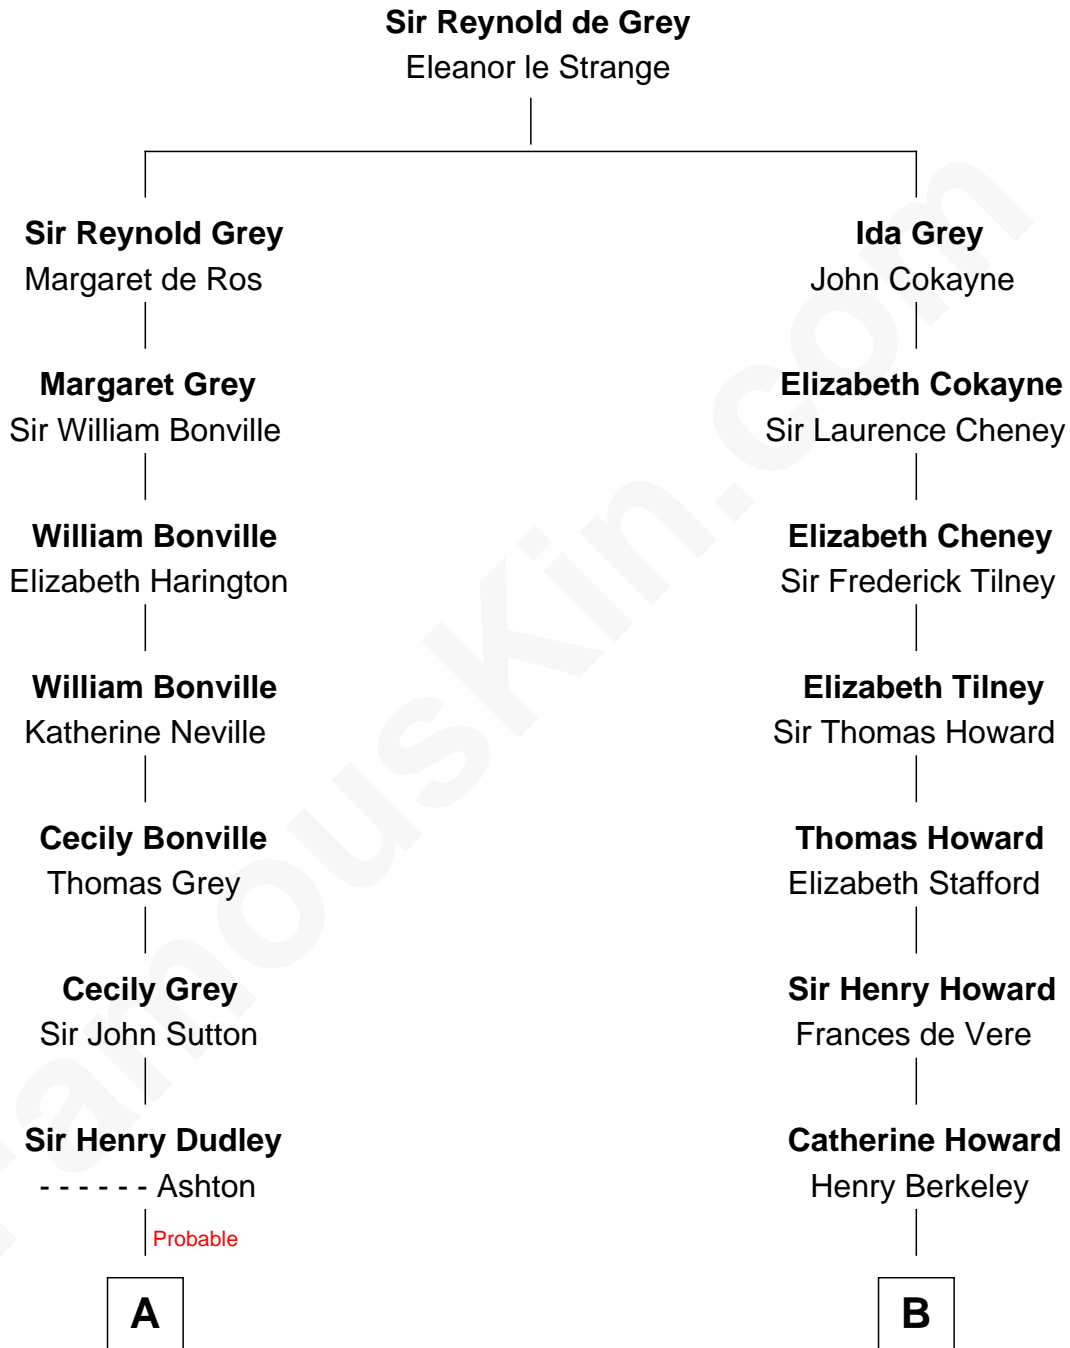

# FamousKin.com Relationship Chart of

**Alan Shepard**

*Mercury and Apollo Astronaut*

18th cousin of

**Thomas Hunt Morgan**

*Nobel Prize Winner in Physiology or Medicine*

**C**

**Alan Bartlett Shepard**  
Pauline Renza Emerson

**Alan Shepard**  
*Mercury and Apollo Astronaut*

**D**

**Ellen Key Howard**  
Charlton Hunt Morgan

**Thomas Hunt Morgan**  
*Nobel Prize Winner*

FamousKin.com