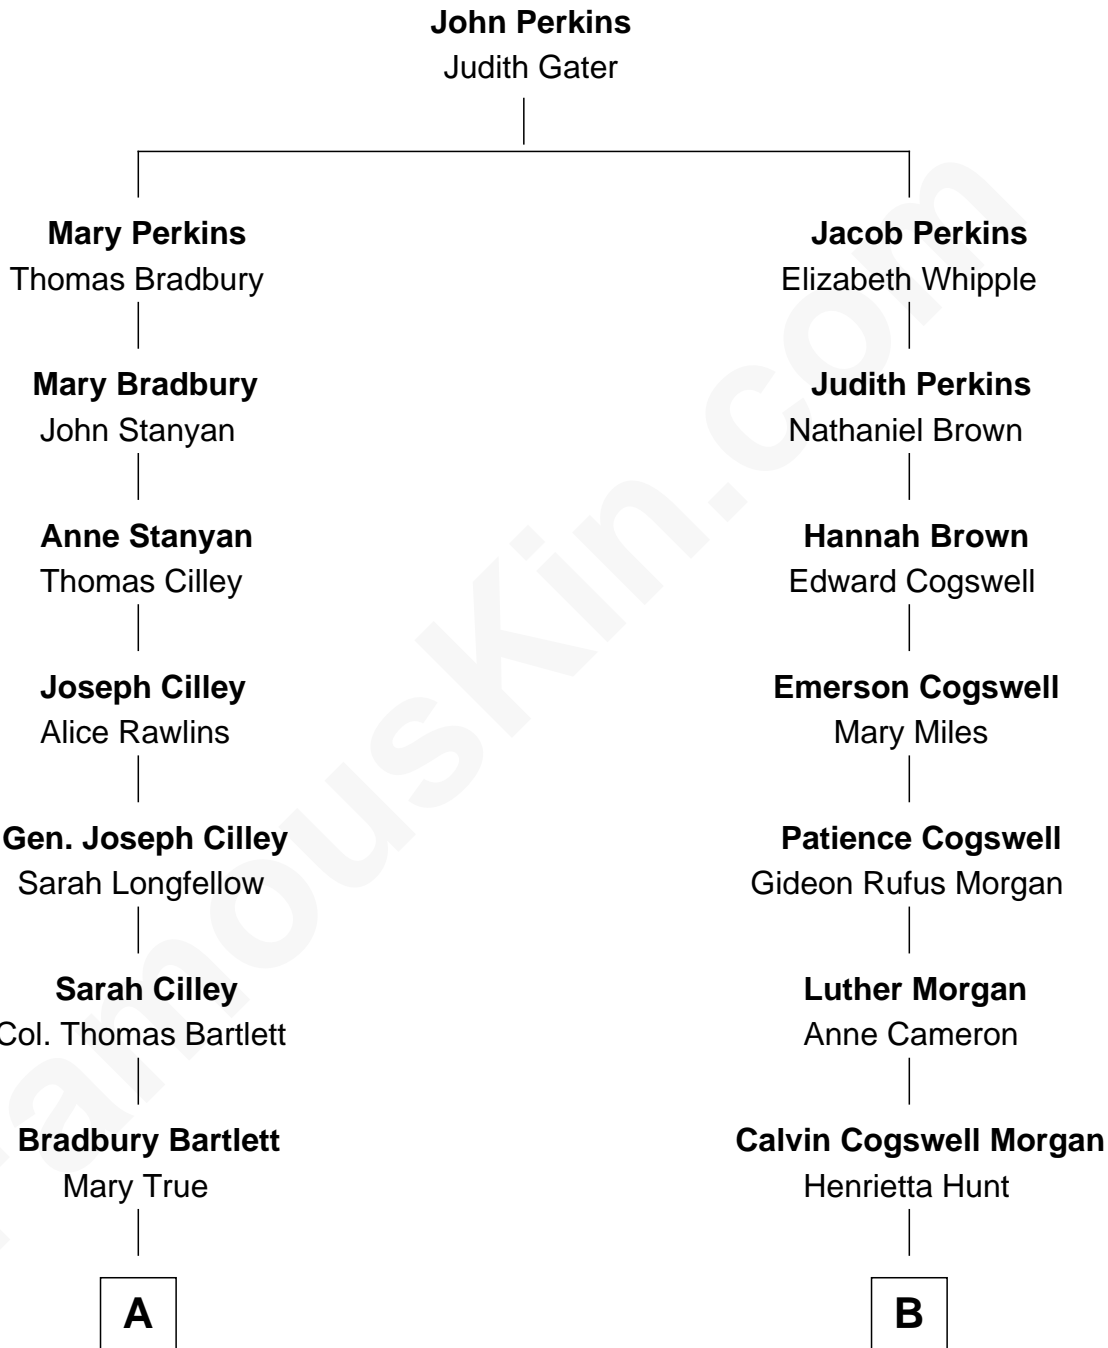

FamousKin.com
Relationship Chart of
Alan Shepard

Mercury and Apollo Astronaut

8th cousin 2 times removed of

Thomas Hunt Morgan

Nobel Prize Winner in Physiology or Medicine

A

Thomas Bradbury Bartlett
Victoria Elizabeth Williams Cilley

Annie Elizabeth Bartlett
Frederick Johnson Shepard

Alan Bartlett Shepard
Pauline Renza Emerson

Alan Shepard
Mercury and Apollo Astronaut

B

Charlton Hunt Morgan
Ellen Key Howard

Thomas Hunt Morgan
Nobel Prize Winner