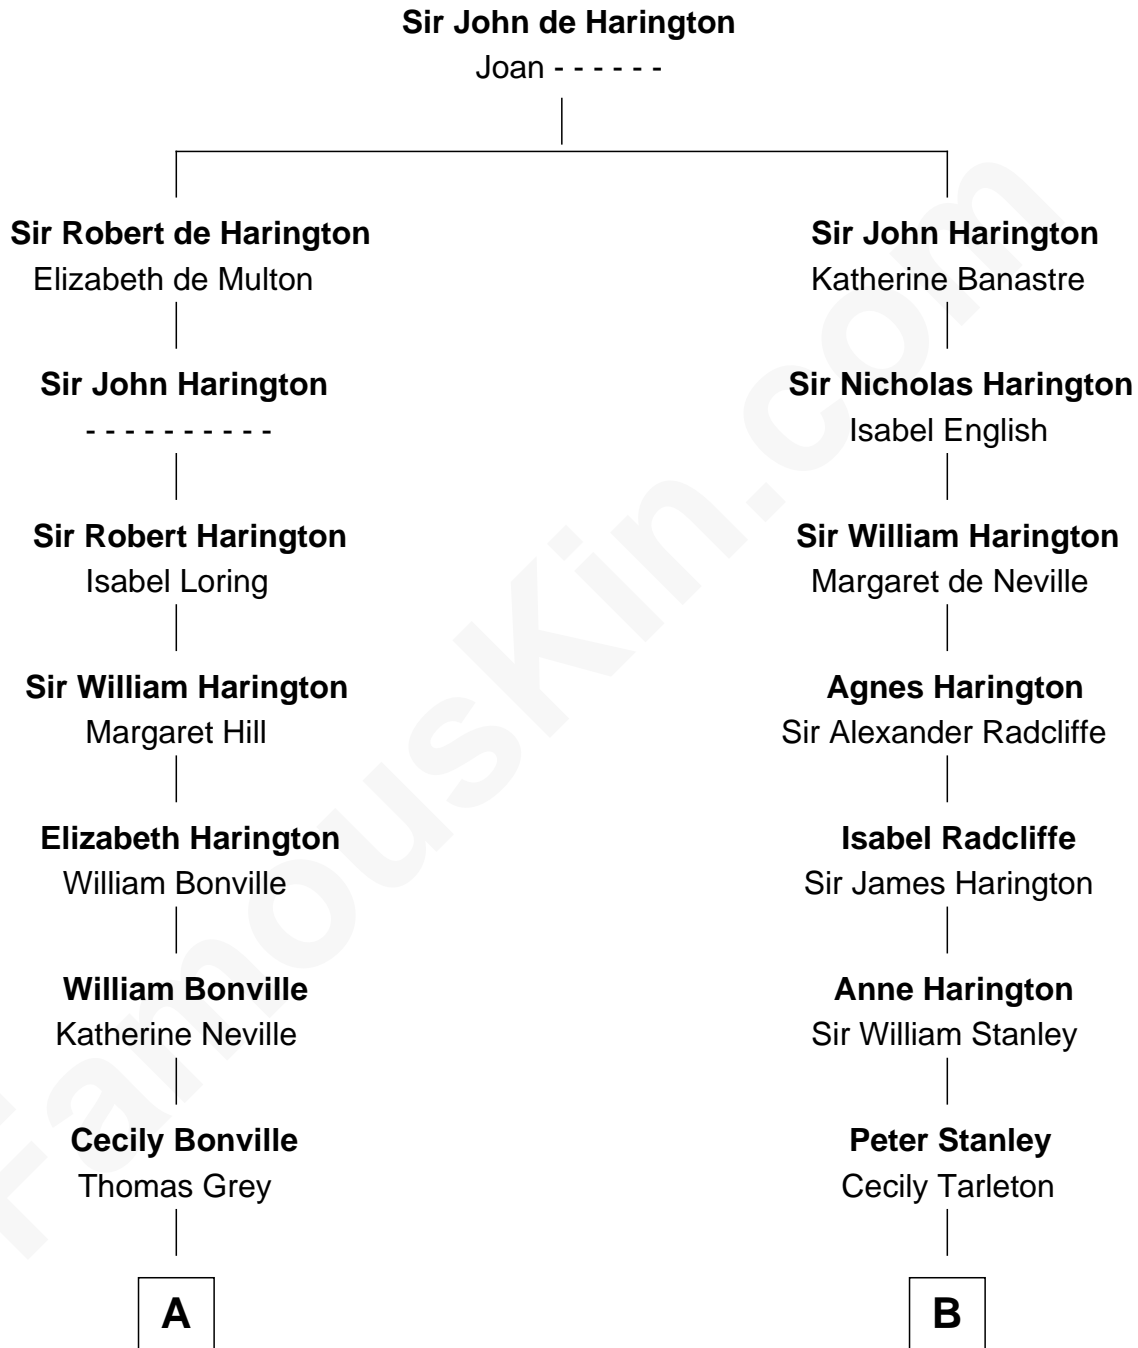

FamousKin.com
Relationship Chart of
Alan Shepard

Mercury and Apollo Astronaut

17th cousin 3 times removed of

Thomas Hunt Morgan

Nobel Prize Winner in Physiology or Medicine

C

—
Thomas Bradbury Bartlett
Victoria Elizabeth Williams Cilley

—
Annie Elizabeth Bartlett
Frederick Johnson Shepard

—
Alan Bartlett Shepard
Pauline Renza Emerson

—
Alan Shepard
Mercury and Apollo Astronaut

FamousKin.com