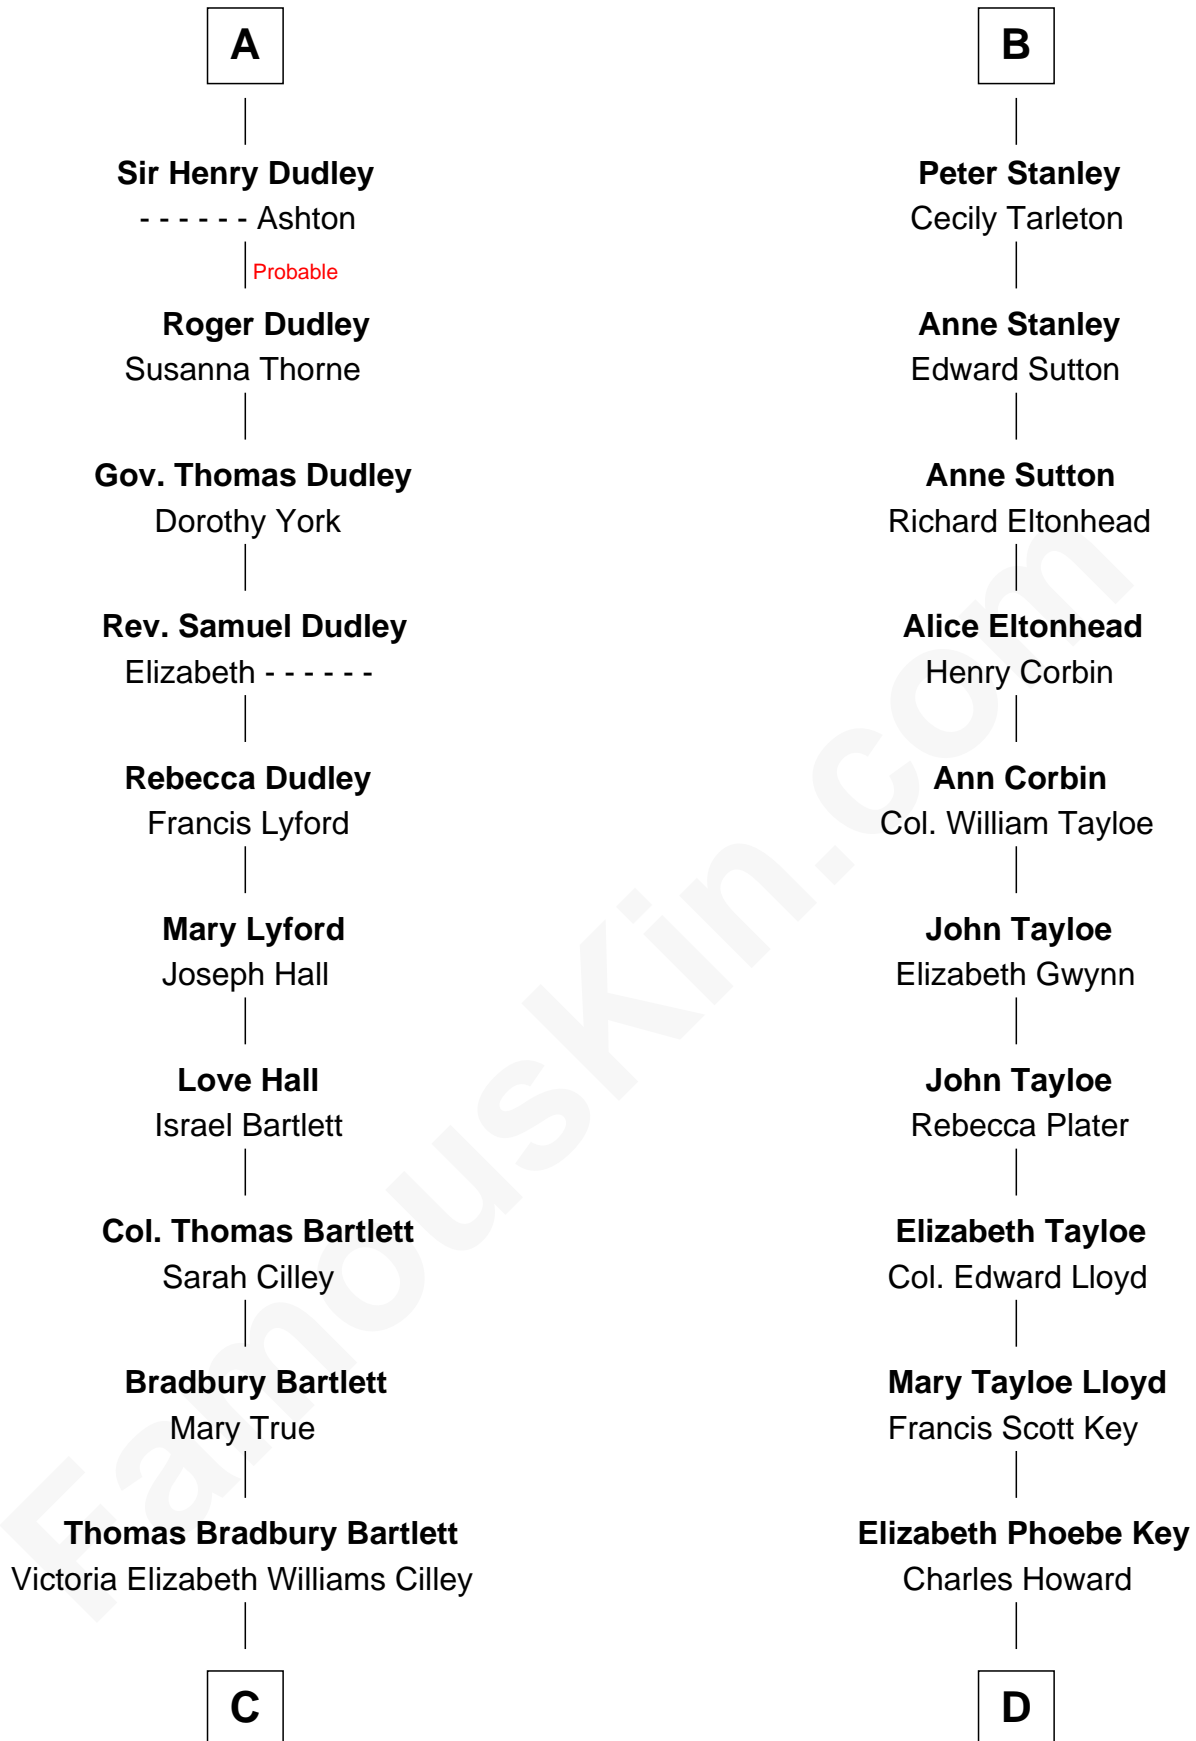

FamousKin.com

Relationship Chart of

Alan Shepard

Mercury and Apollo Astronaut

18th cousin 1 time removed of

Thomas Hunt Morgan

Nobel Prize Winner in Physiology or Medicine

Ralph de Stafford

Mary Savage

William Stanley

William Bonville

Katherine Neville

William Stanley

Alice Hoghton

Cecily Bonville

Thomas Grey

Sir William Stanley

Agnes Grosvenor

Cecily Grey

Sir John Sutton

Sir William Stanley

Anne Harington

A

B