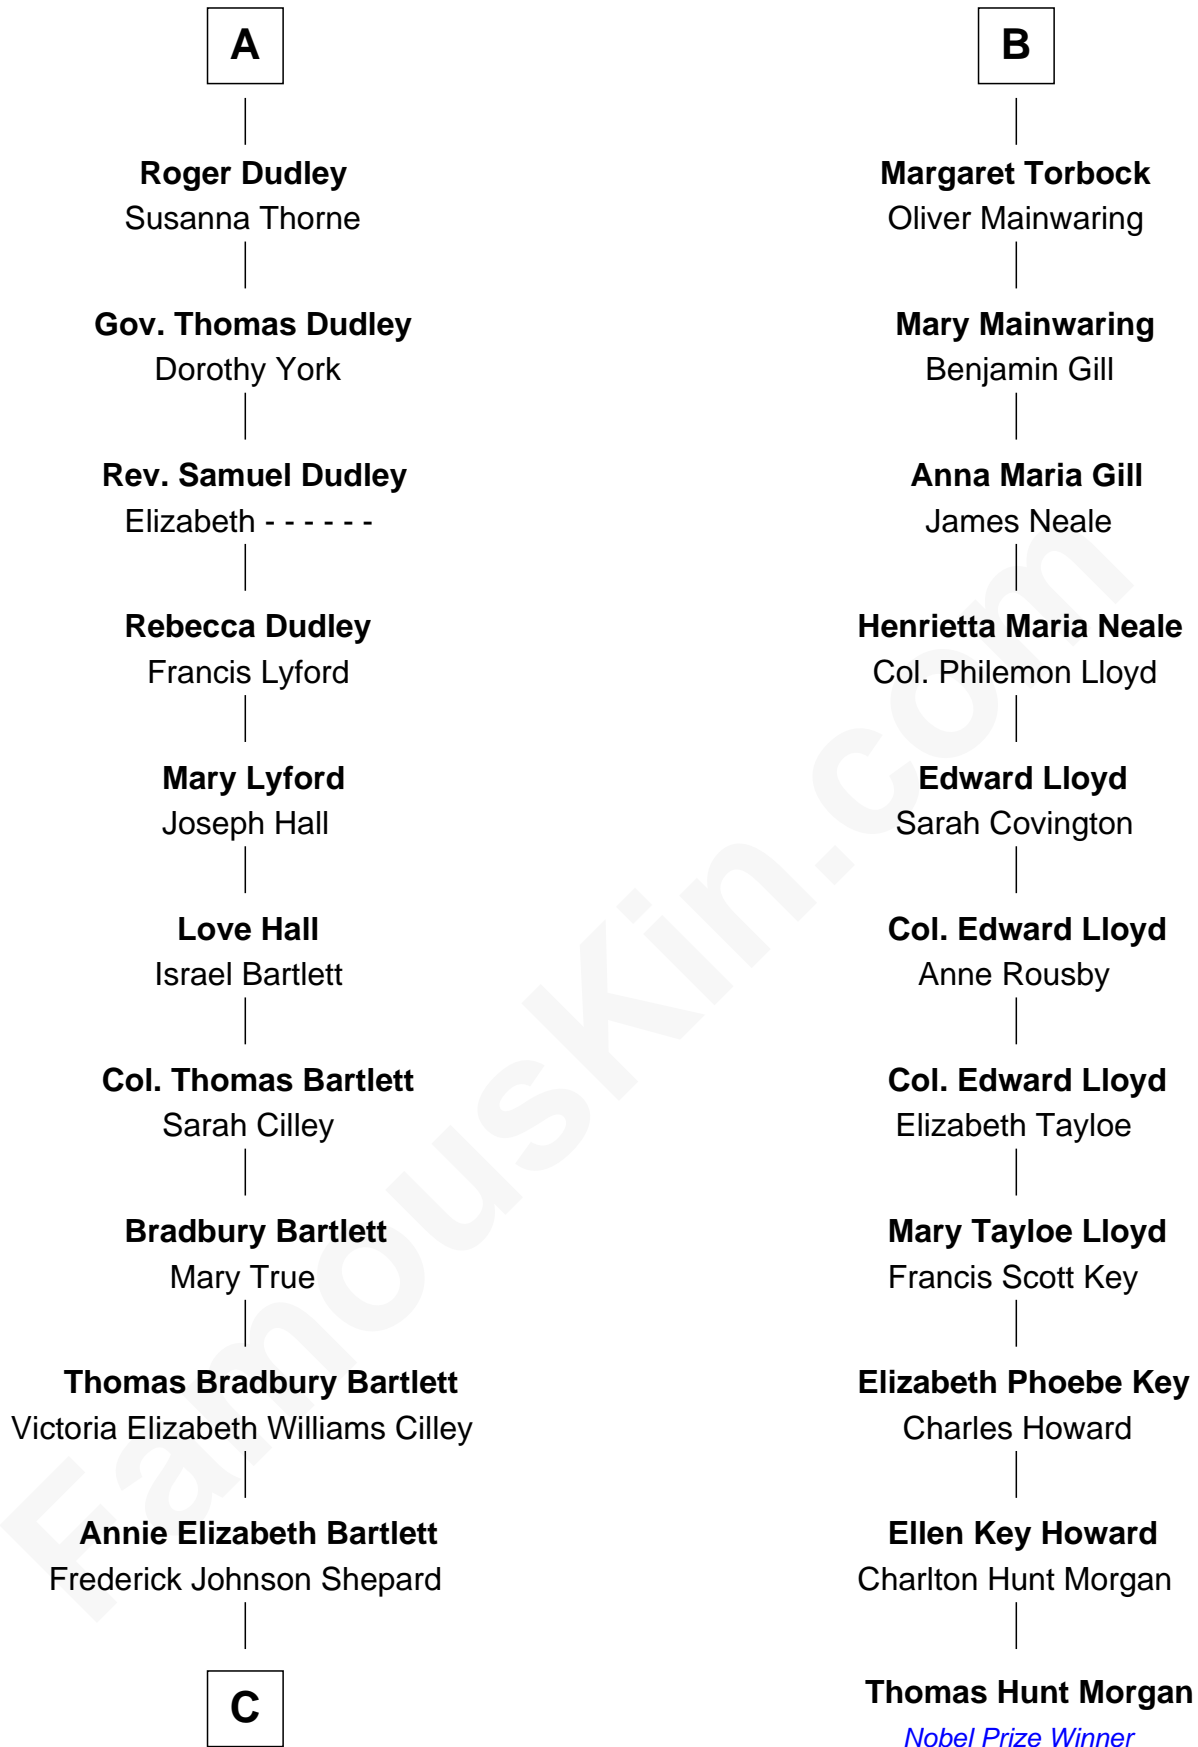

FamousKin.com

Relationship Chart of

Alan Shepard

Mercury and Apollo Astronaut

17th cousin 1 time removed of

Thomas Hunt Morgan

Nobel Prize Winner in Physiology or Medicine

C

—
Alan Bartlett Shepard
Pauline Renza Emerson

—
Alan Shepard
Mercury and Apollo Astronaut

FamousKin.com