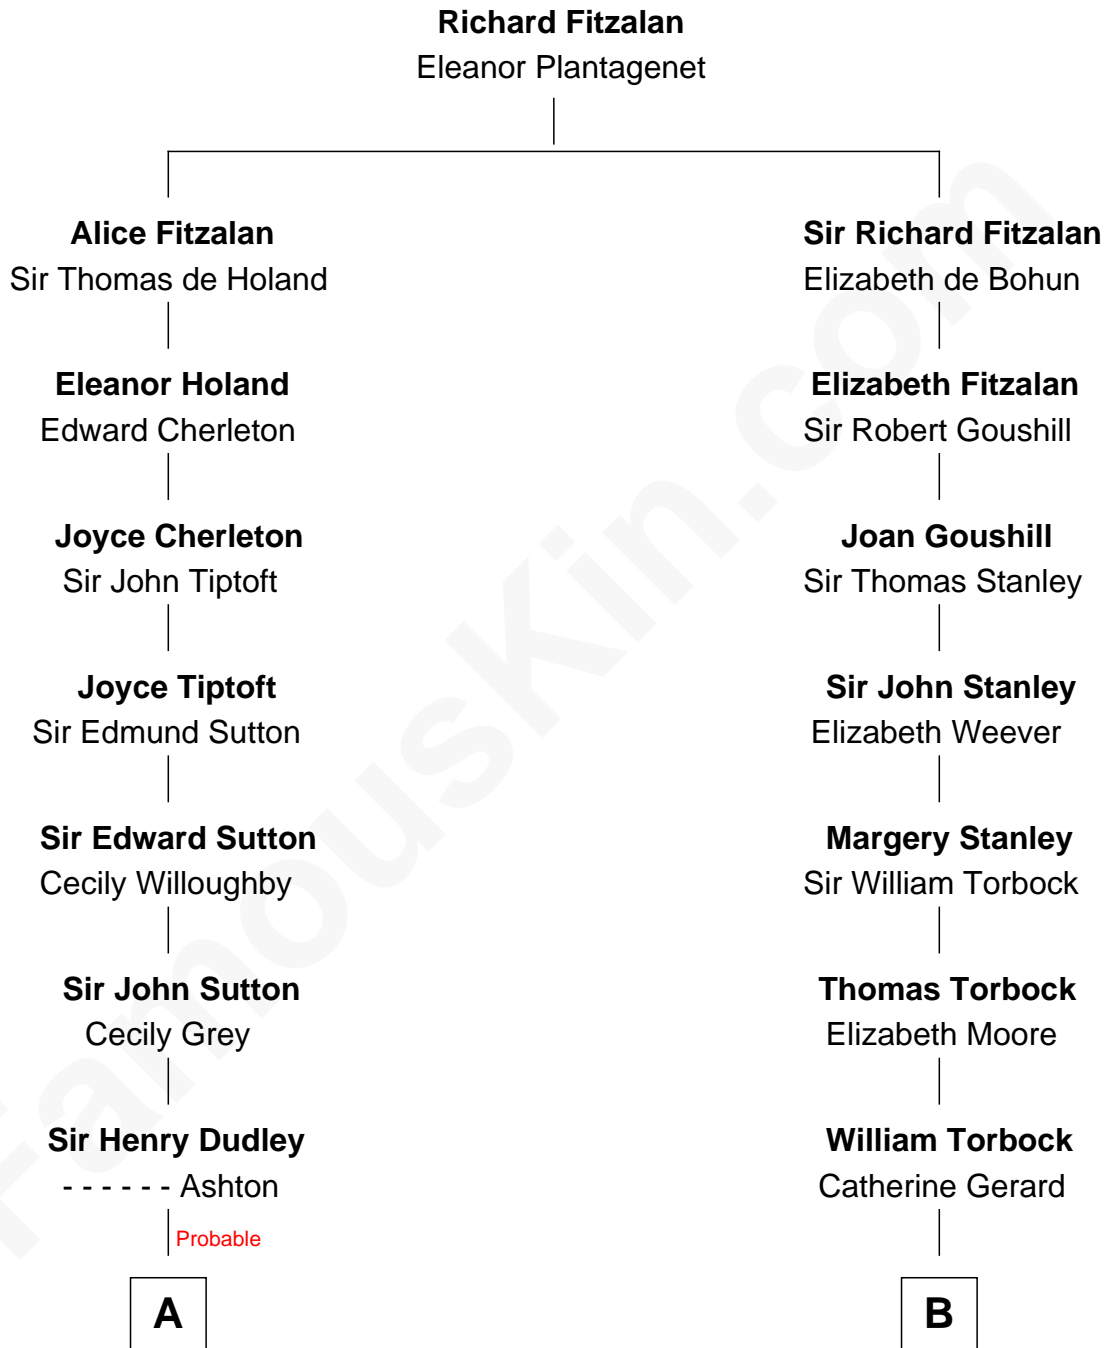

FamousKin.com

Relationship Chart of

Alan Shepard

Mercury and Apollo Astronaut

17th cousin 1 time removed of

Thomas Hunt Morgan

Nobel Prize Winner in Physiology or Medicine

C

—
Alan Bartlett Shepard
Pauline Renza Emerson

—
Alan Shepard
Mercury and Apollo Astronaut

FamousKin.com