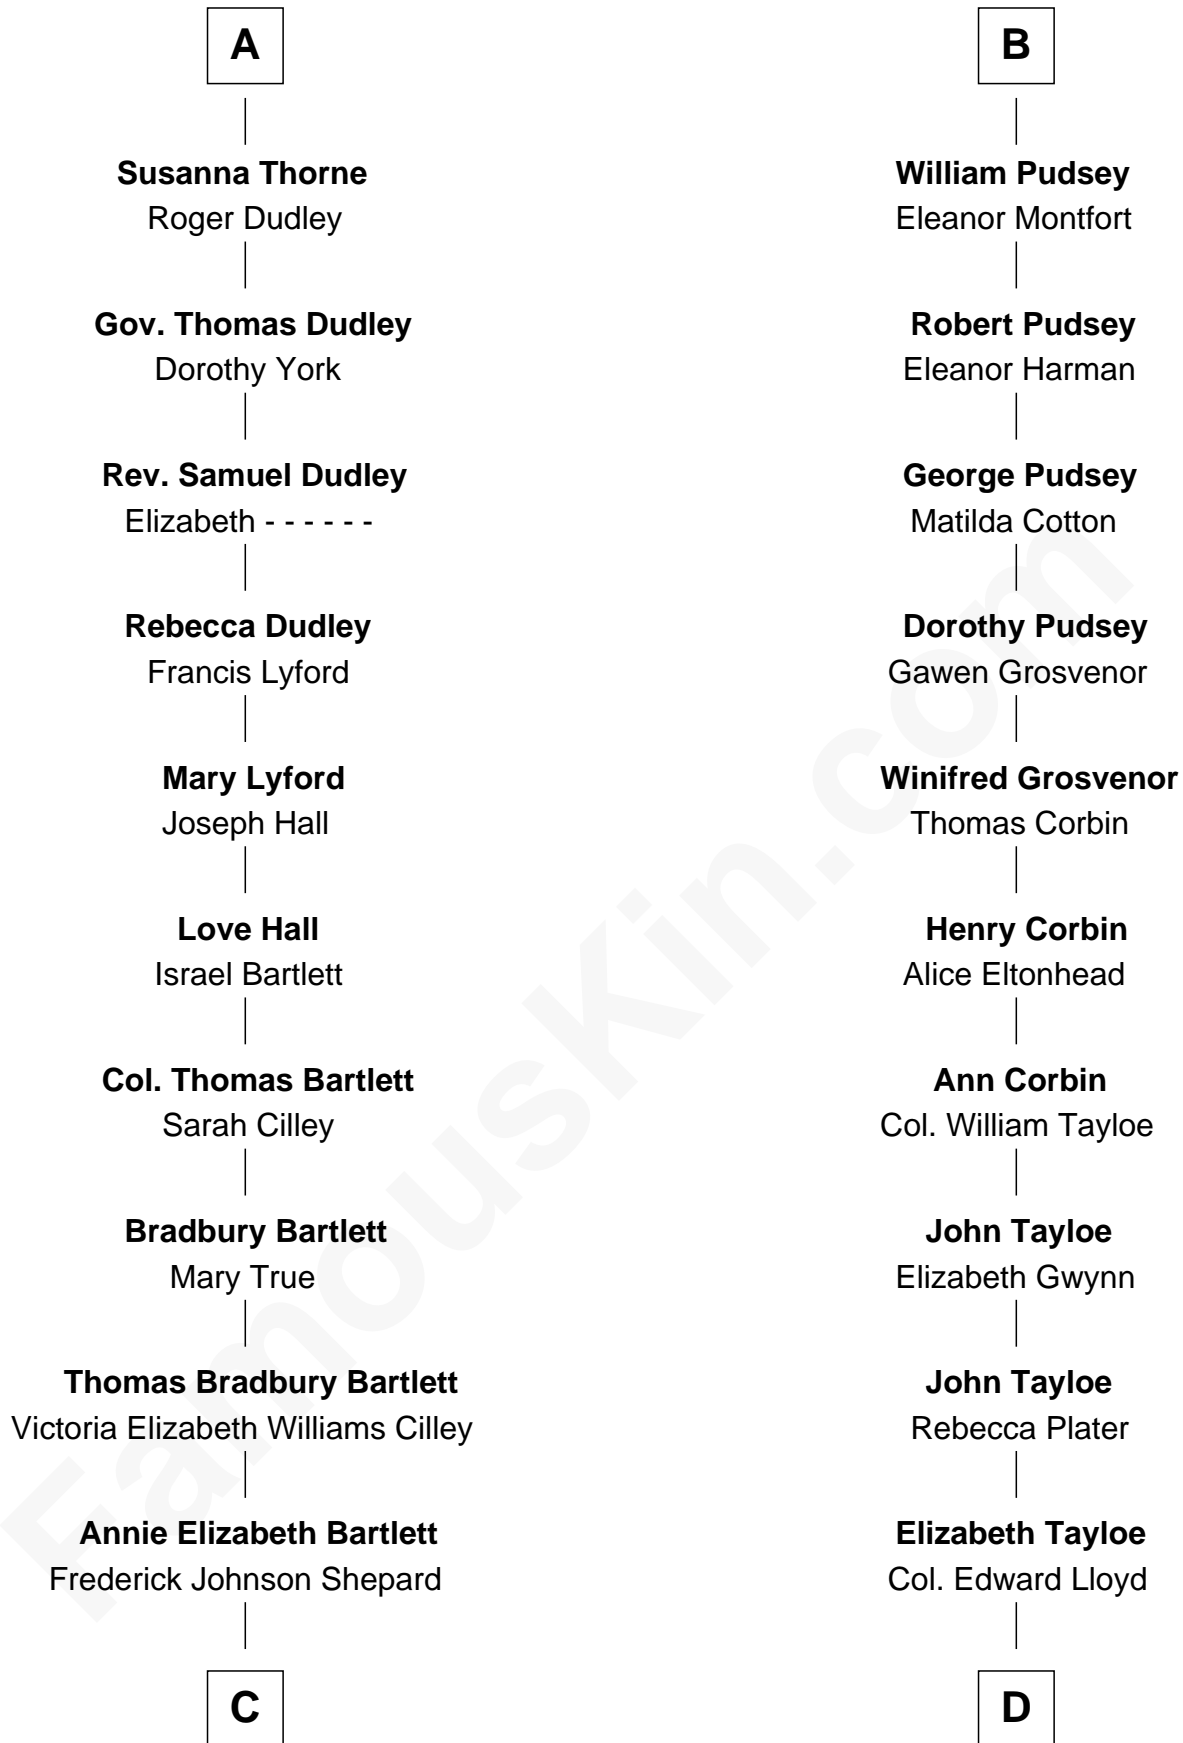

FamousKin.com
Relationship Chart of
Alan Shepard

Mercury and Apollo Astronaut

18th cousin 2 times removed of

Thomas Hunt Morgan

Nobel Prize Winner in Physiology or Medicine

Sir John Grey
 Avice Marmion

Maud Grey
 Sir Thomas Harcourt

Sir Thomas Harcourt
 Jane Fraunceys

Sir Richard Harcourt
 Edith St. Clair

Alice Harcourt
 William Bessiles

Elizabeth Bessiles
 Richard Fettiplace

Anne Fettiplace
 Edward Purefoy

Mary Purefoy
 Thomas Thorne

A

Sir Robert Grey
 Lora de St. Quintin

Elizabeth Grey
 Henry FitzHugh

Eleanor Fitzhugh
 Sir Thomas Tunstall

Margaret Tunstall
 Sir Ralph Pudsey

Sir John Pudsey
 Grace Hamerton

Henry Pudsey
 Margaret Conyers

Rowland Pudsey
 Edith Hare

B

C

Alan Bartlett Shepard
Pauline Renza Emerson

Alan Shepard
Mercury and Apollo Astronaut

D

Mary Tayloe Lloyd
Francis Scott Key

Elizabeth Phoebe Key
Charles Howard