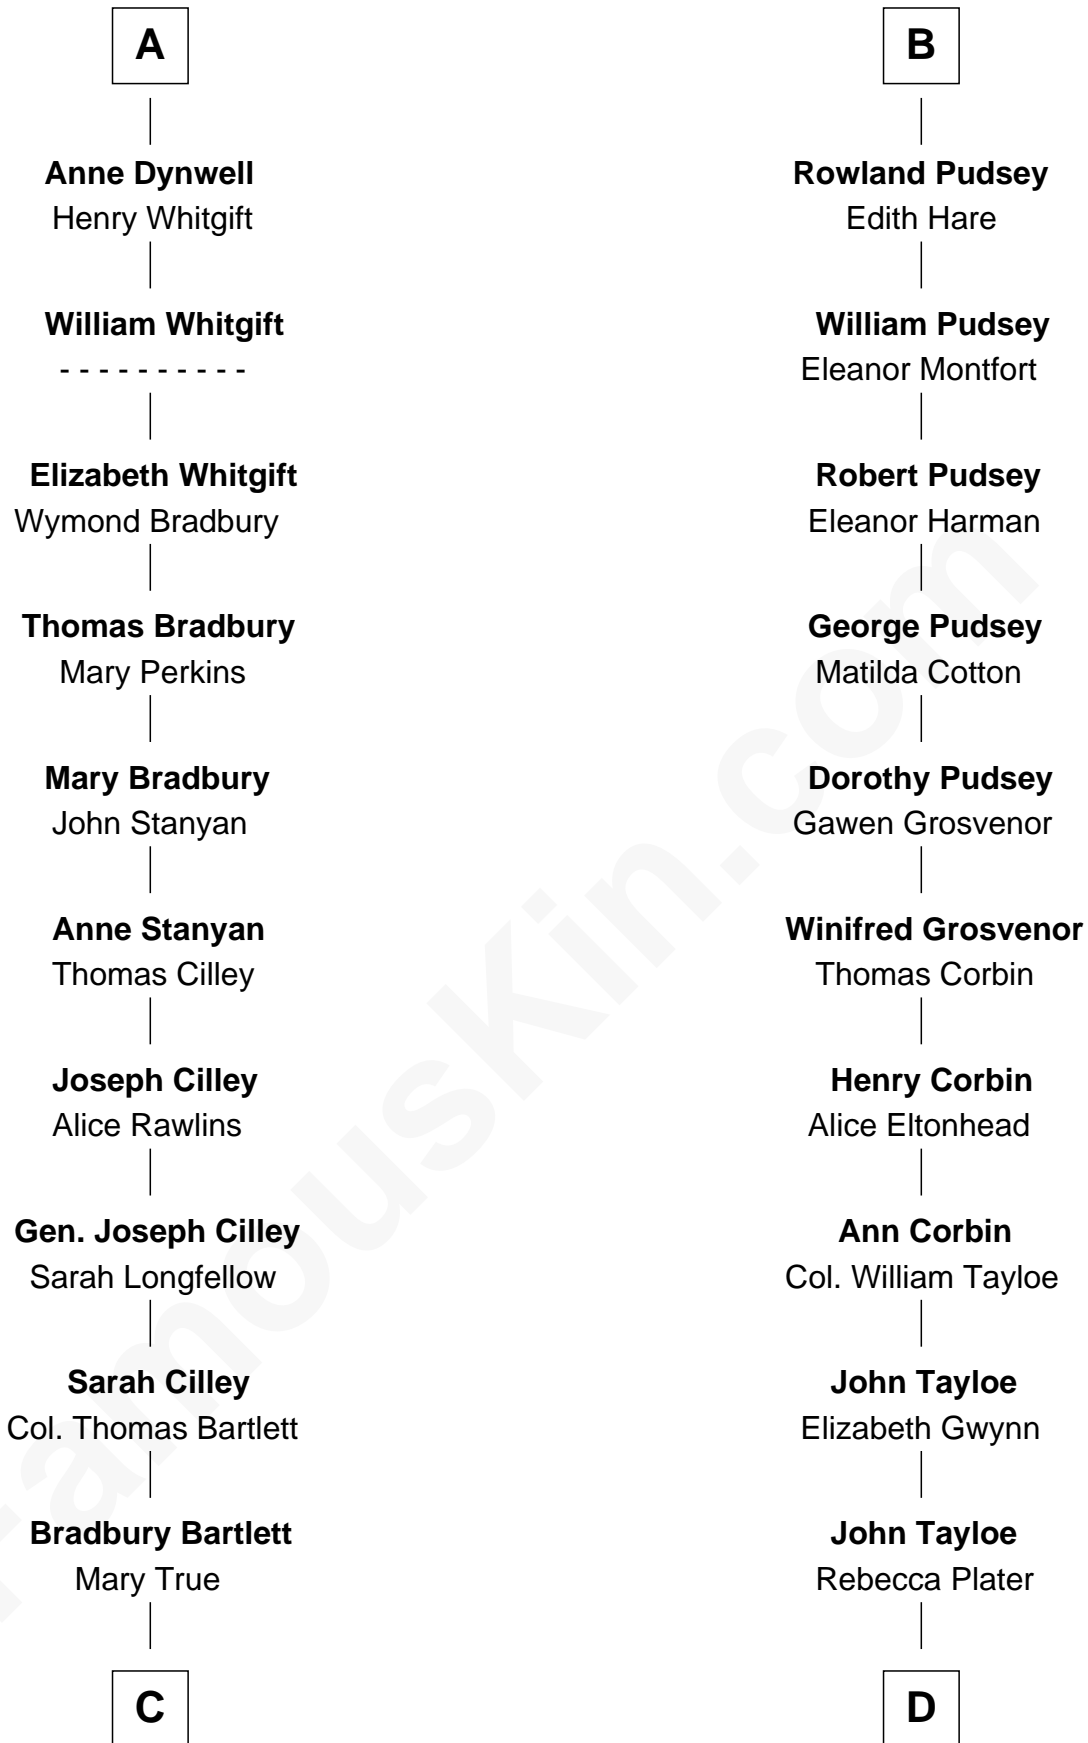

FamousKin.com
Relationship Chart of
Alan Shepard

Mercury and Apollo Astronaut

20th cousin 1 time removed of

Thomas Hunt Morgan

Nobel Prize Winner in Physiology or Medicine

Sir Geoffrey le Scrope

Ivetta de Ros

Joan - - - - -

Joan Scrope

Henry Fitzhugh

Henry FitzHugh

Elizabeth Grey

Eleanor Fitzhugh

Sir Thomas Tunstall

Margaret Tunstall

Sir Ralph Pudsey

Sir John Pudsey

Grace Hamerton

Henry Pudsey

Margaret Conyers

B

C

Thomas Bradbury Bartlett
Victoria Elizabeth Williams Cilley

Annie Elizabeth Bartlett
Frederick Johnson Shepard

Alan Bartlett Shepard
Pauline Renza Emerson

Alan Shepard
Mercury and Apollo Astronaut

D

Elizabeth Tayloe
Col. Edward Lloyd

Mary Tayloe Lloyd
Francis Scott Key