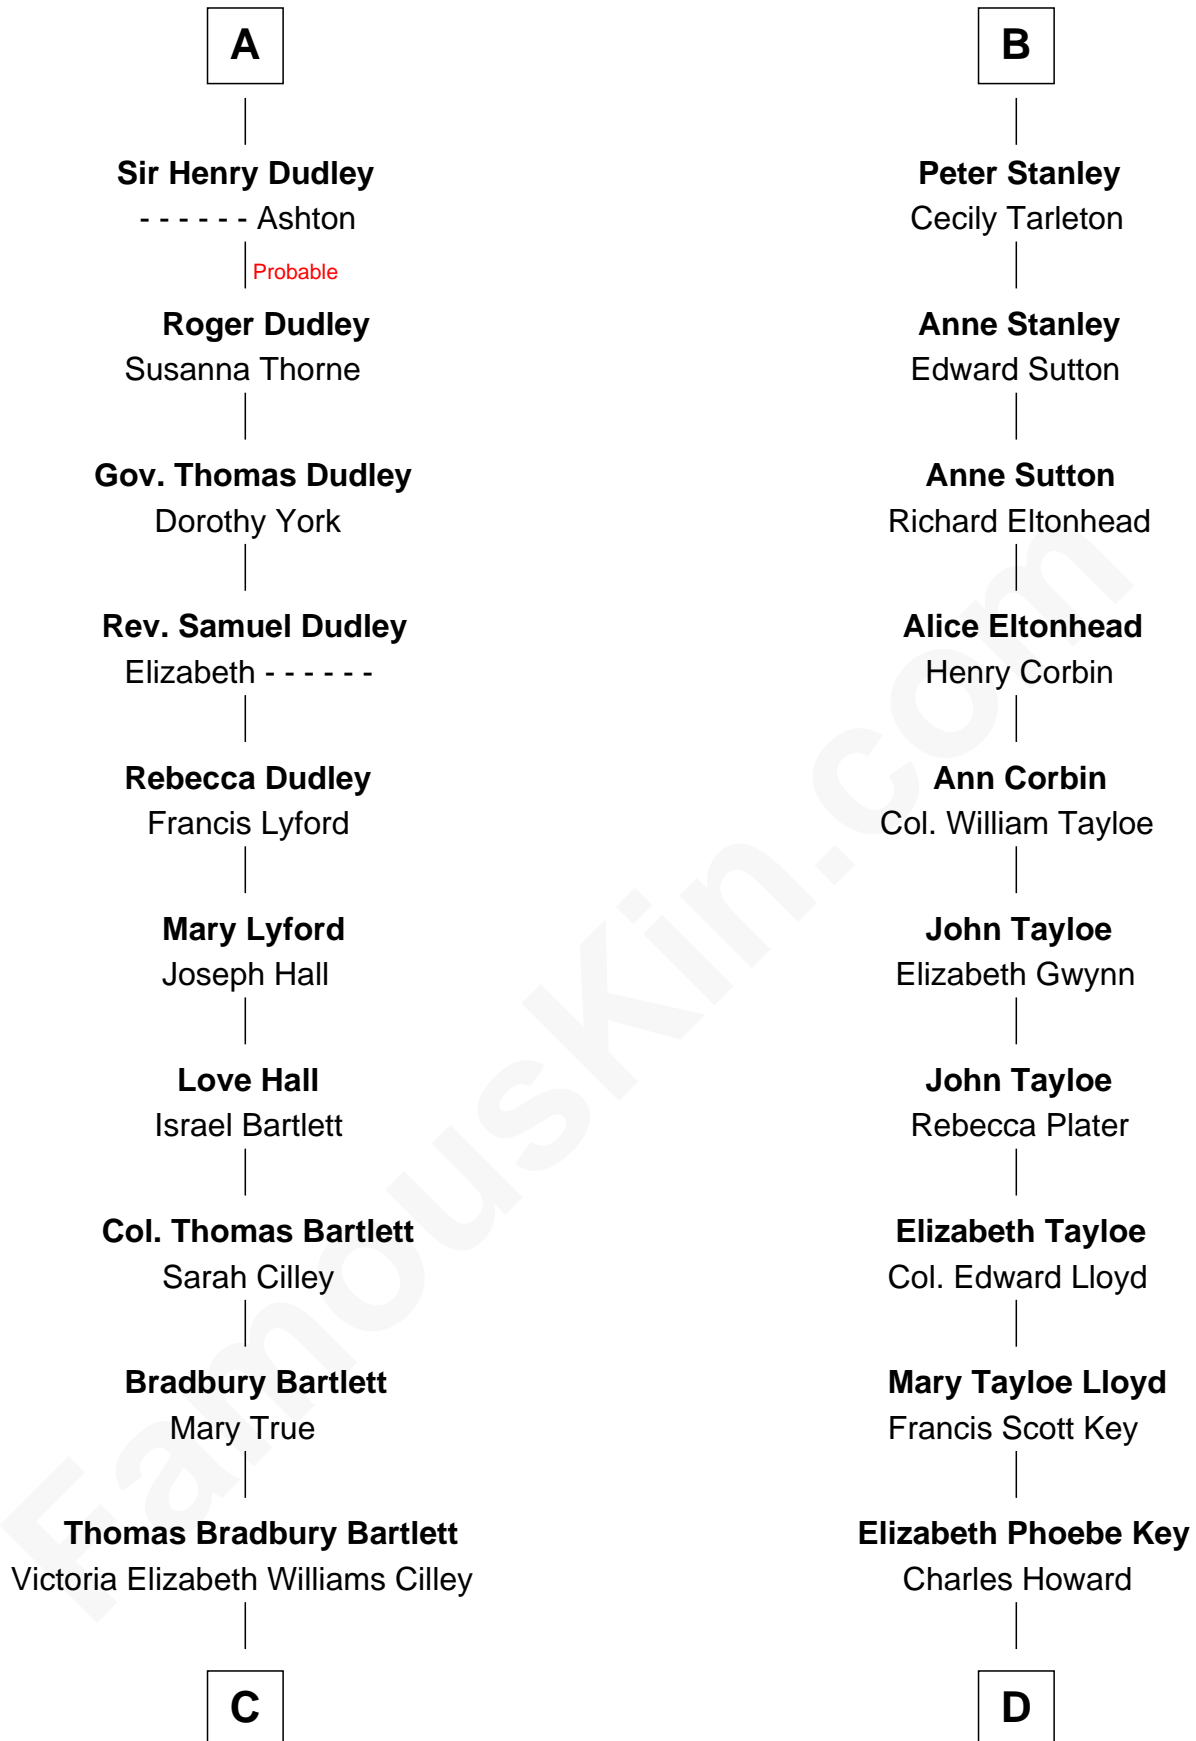

FamousKin.com

Relationship Chart of

Alan Shepard

Mercury and Apollo Astronaut

18th cousin 1 time removed of

Thomas Hunt Morgan

Nobel Prize Winner in Physiology or Medicine

Sir Robert de Holland

Maude la Zouche

C

Annie Elizabeth Bartlett
Frederick Johnson Shepard

Alan Bartlett Shepard
Pauline Renza Emerson

Alan Shepard
Mercury and Apollo Astronaut

D

Ellen Key Howard
Charlton Hunt Morgan

Thomas Hunt Morgan
Nobel Prize Winner