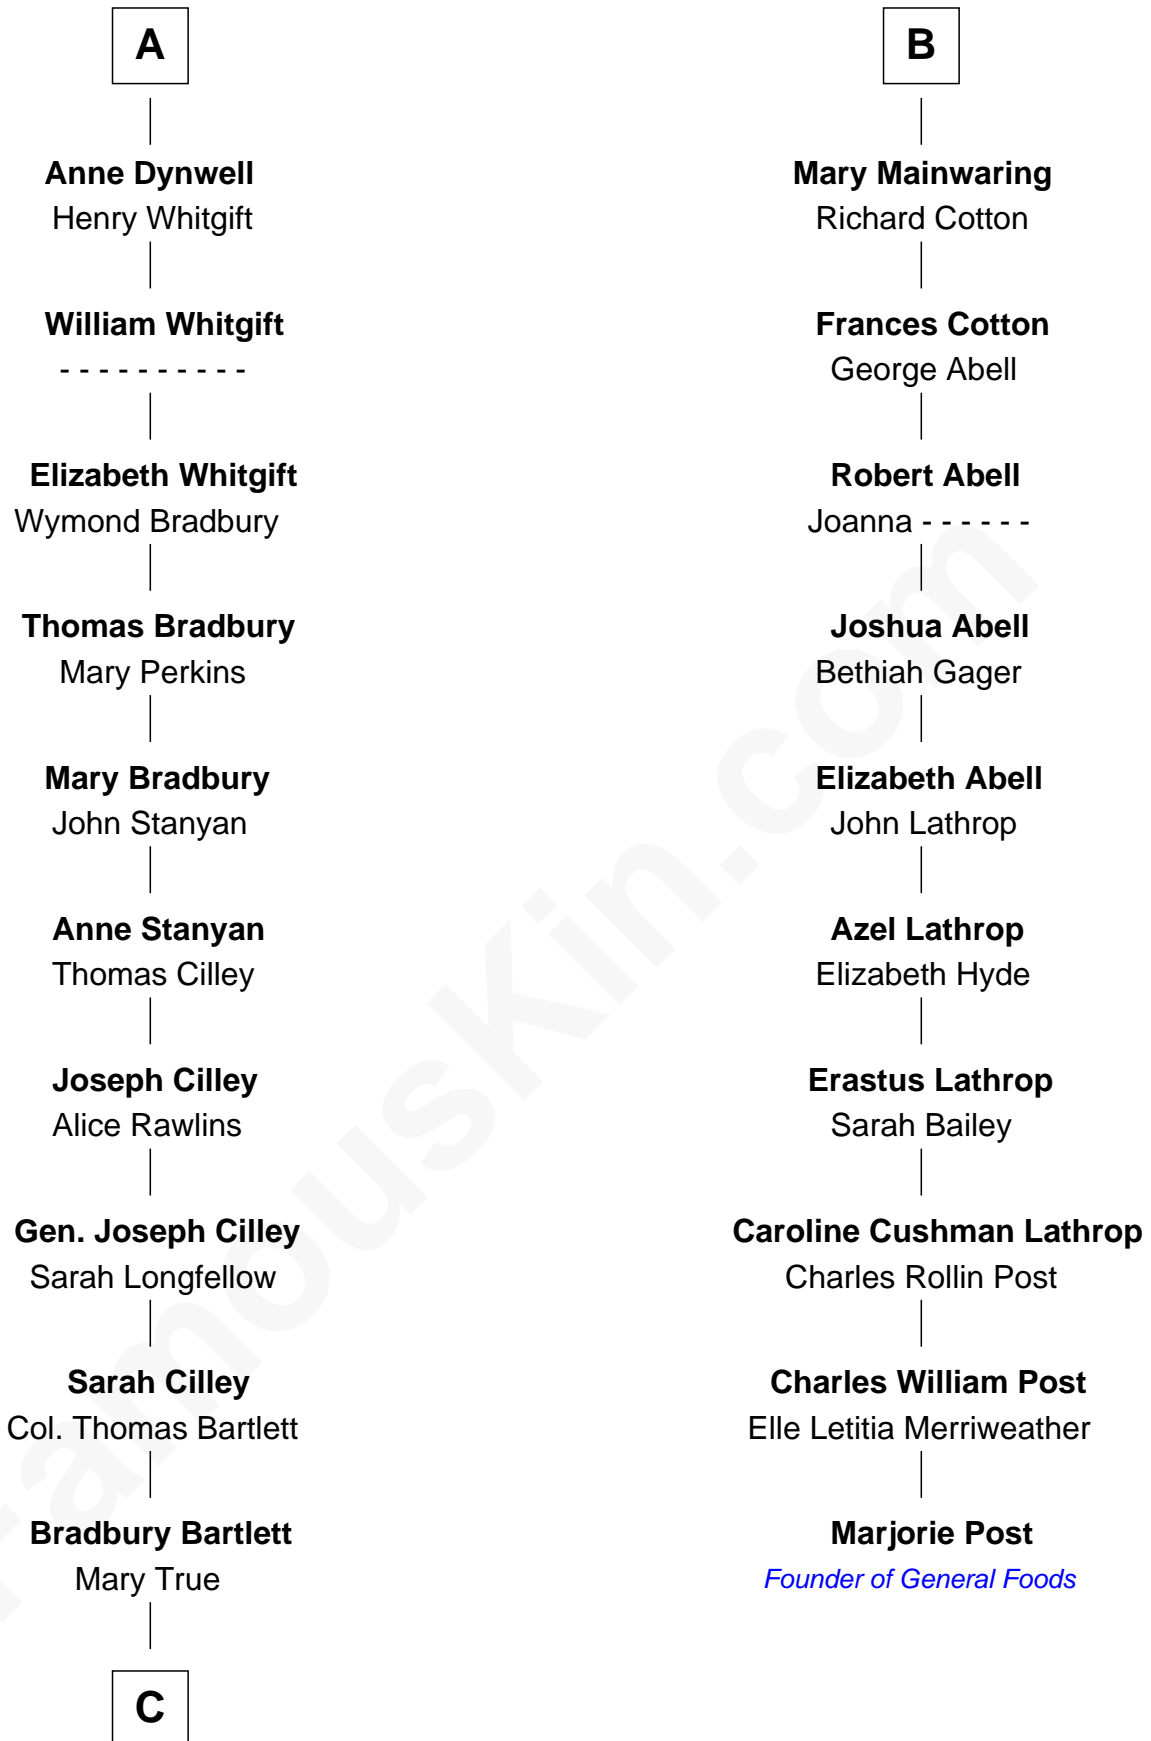

FamousKin.com
Relationship Chart of
Alan Shepard

Mercury and Apollo Astronaut

16th cousin 4 times removed of

Marjorie Post

Founder of General Foods

Sir Thomas de Beauchamp

Katherine de Mortimer

C

—
Thomas Bradbury Bartlett
Victoria Elizabeth Williams Cilley

—
Annie Elizabeth Bartlett
Frederick Johnson Shepard

—
Alan Bartlett Shepard
Pauline Renza Emerson

—
Alan Shepard
Mercury and Apollo Astronaut