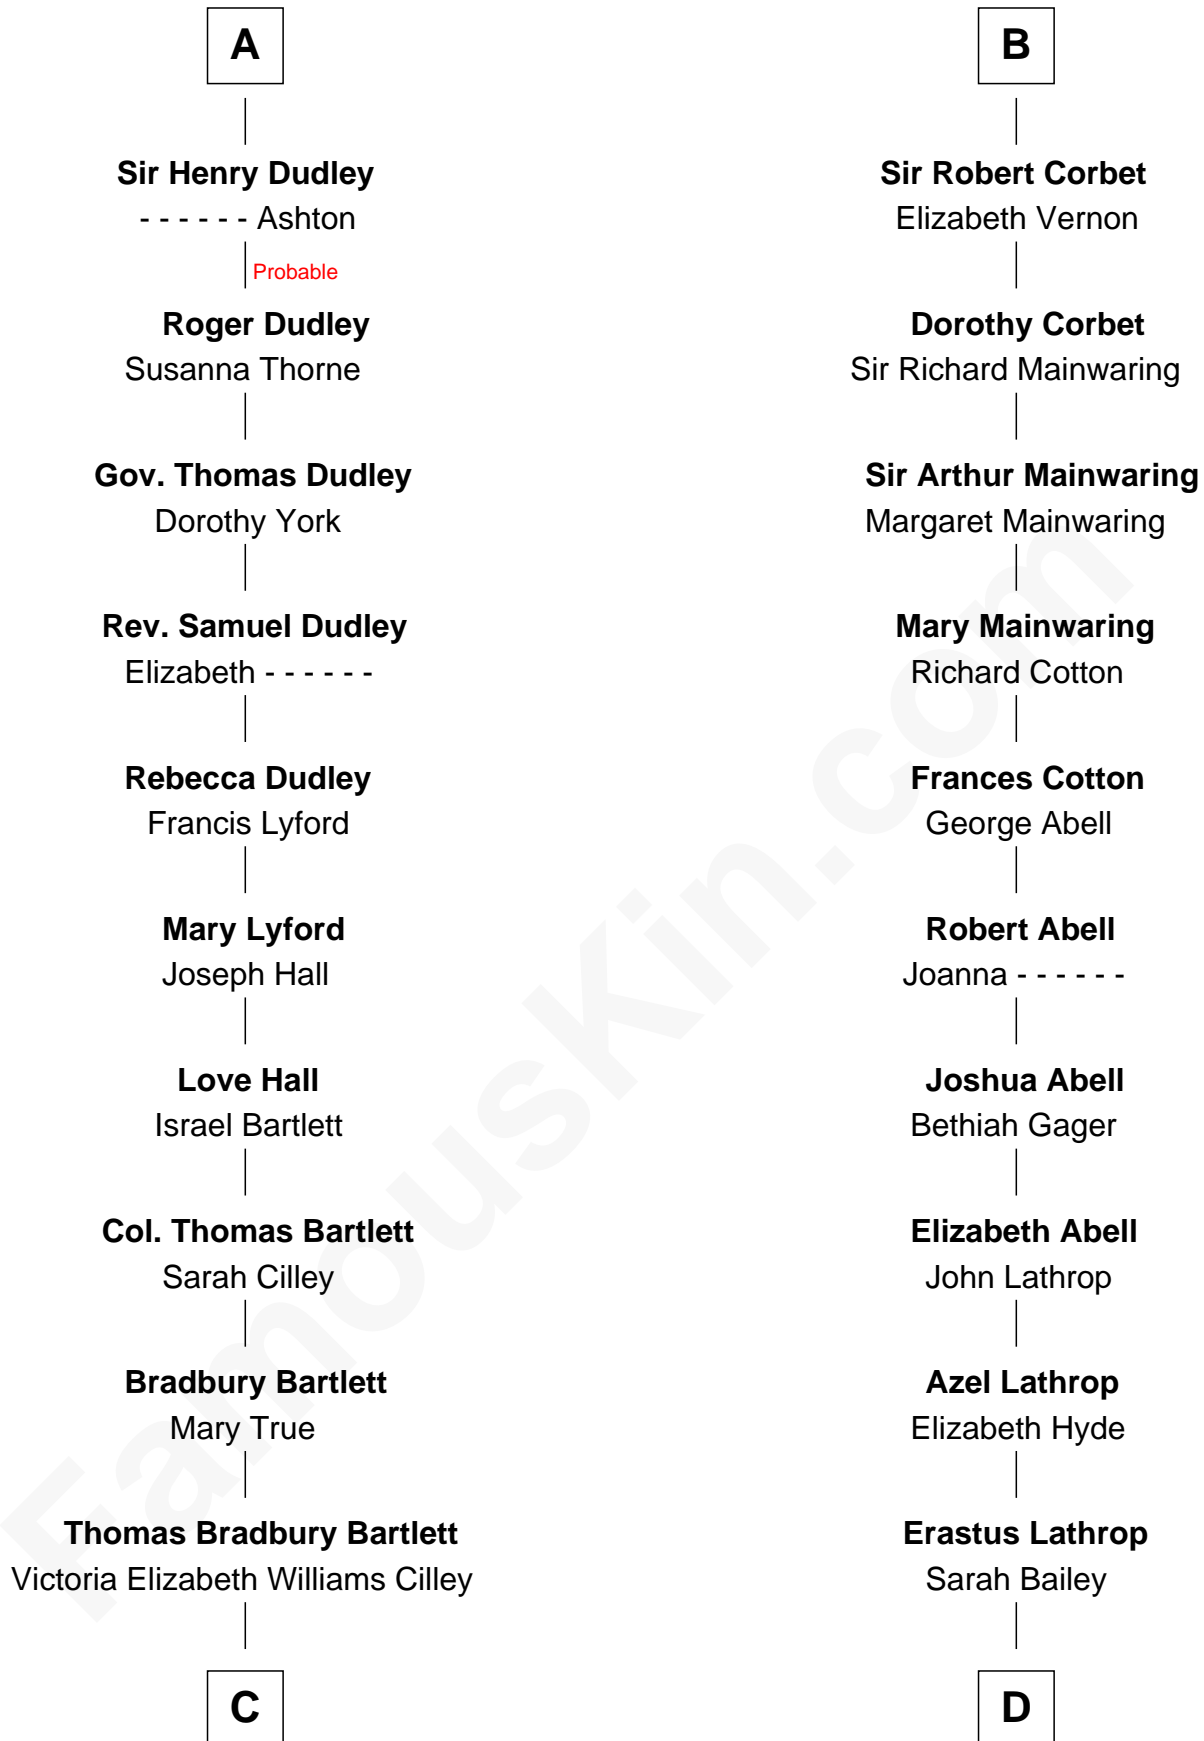

FamousKin.com Relationship Chart of

Alan Shepard

Mercury and Apollo Astronaut

19th cousin of

Marjorie Post

Founder of General Foods

C

Annie Elizabeth Bartlett
Frederick Johnson Shepard

Alan Bartlett Shepard
Pauline Renza Emerson

Alan Shepard
Mercury and Apollo Astronaut

D

Caroline Cushman Lathrop
Charles Rollin Post

Charles William Post
Elle Letitia Merriweather

Marjorie Post
Founder of General Foods