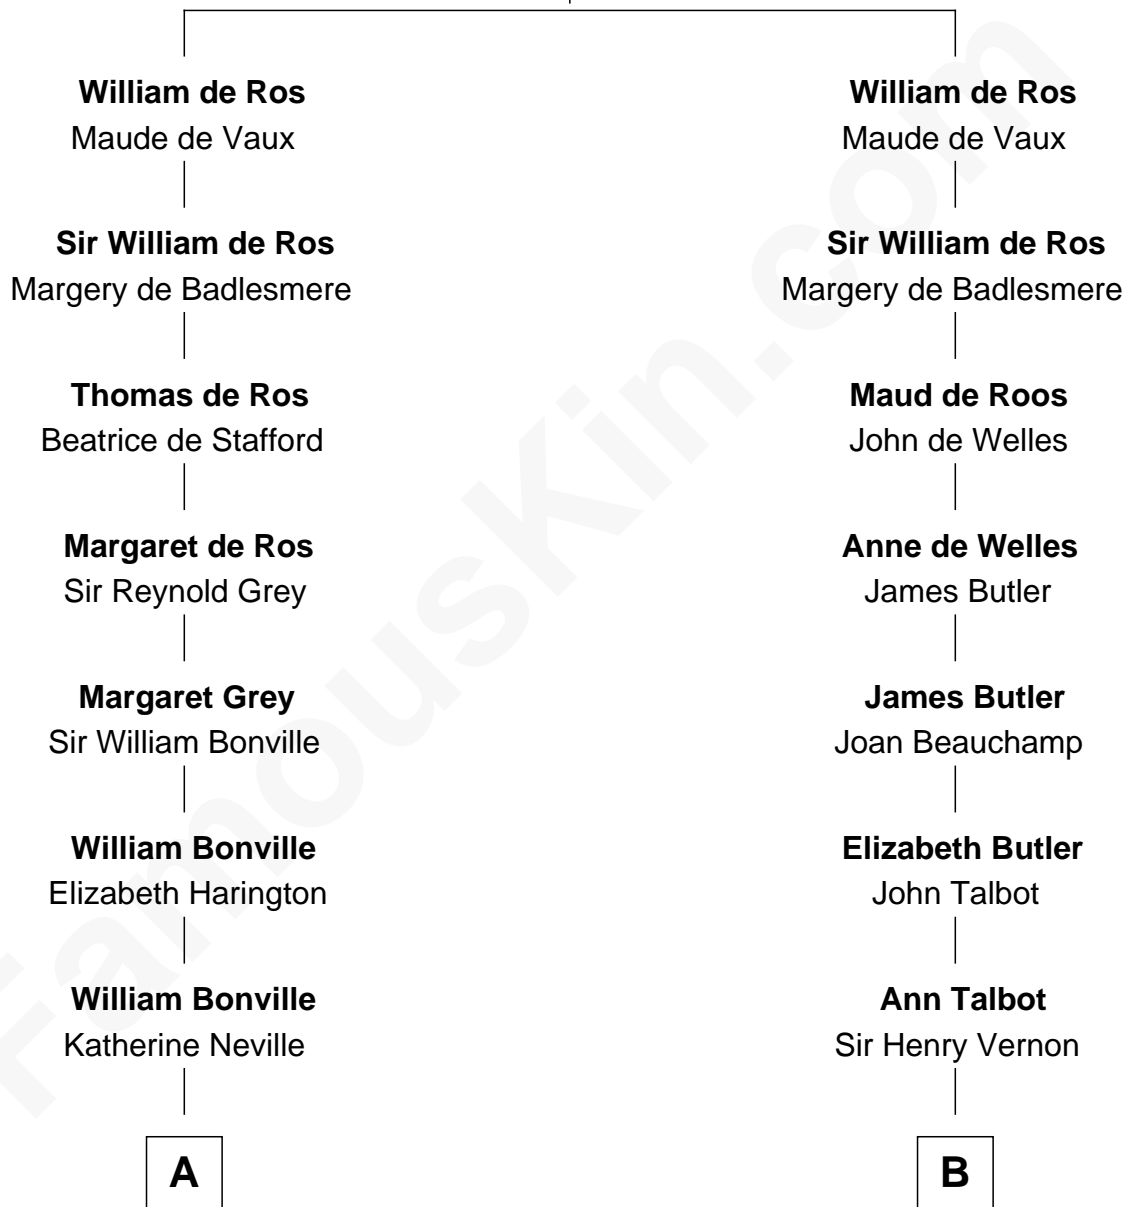

FamousKin.com Relationship Chart of

Alan Shepard

Mercury and Apollo Astronaut

19th cousin 2 times removed of

Marjorie Post

Founder of General Foods

Sir Robert de Ros

Isabel de Aubeney

C

Bradbury Bartlett

Mary True

Thomas Bradbury Bartlett

Victoria Elizabeth Williams Cilley

Annie Elizabeth Bartlett

Frederick Johnson Shepard

Alan Bartlett Shepard

Pauline Renza Emerson

Alan Shepard

Mercury and Apollo Astronaut

D

Caroline Cushman Lathrop

Charles Rollin Post

Charles William Post

Elle Letitia Merriweather