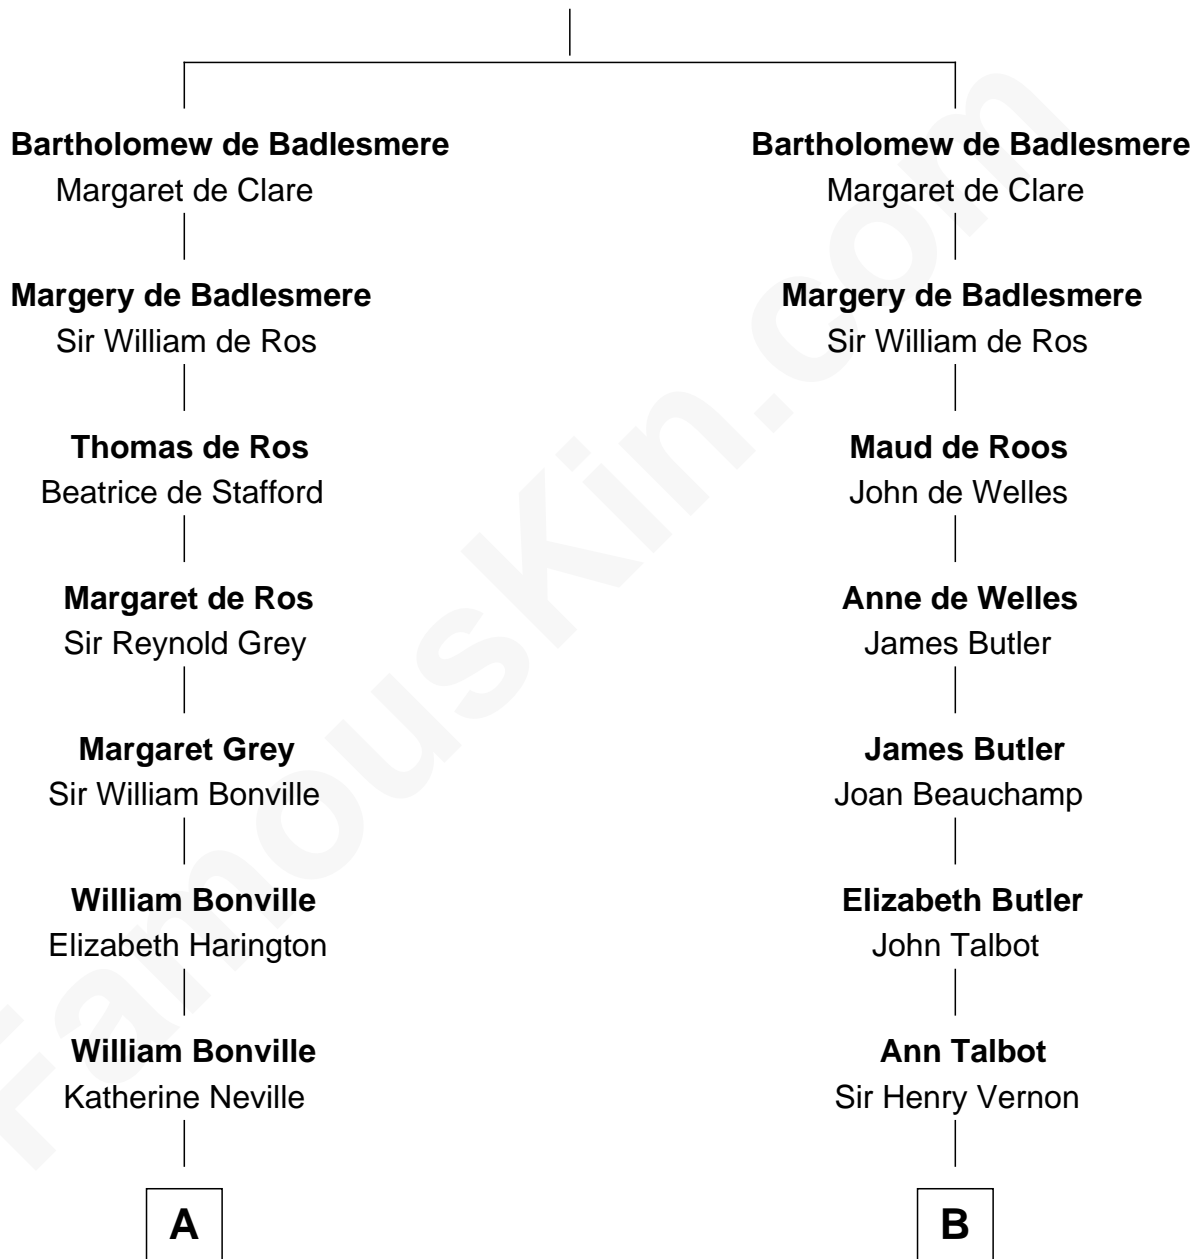

FamousKin.com Relationship Chart of

Alan Shepard

Mercury and Apollo Astronaut

19th cousin 2 times removed of

Marjorie Post

Founder of General Foods

Gunselm de Badlesmere

C

Bradbury Bartlett

Mary True

Thomas Bradbury Bartlett

Victoria Elizabeth Williams Cilley

Annie Elizabeth Bartlett

Frederick Johnson Shepard

Alan Bartlett Shepard

Pauline Renza Emerson

Alan Shepard

Mercury and Apollo Astronaut

D

Caroline Cushman Lathrop

Charles Rollin Post

Charles William Post

Elle Letitia Merriweather

Marjorie Post