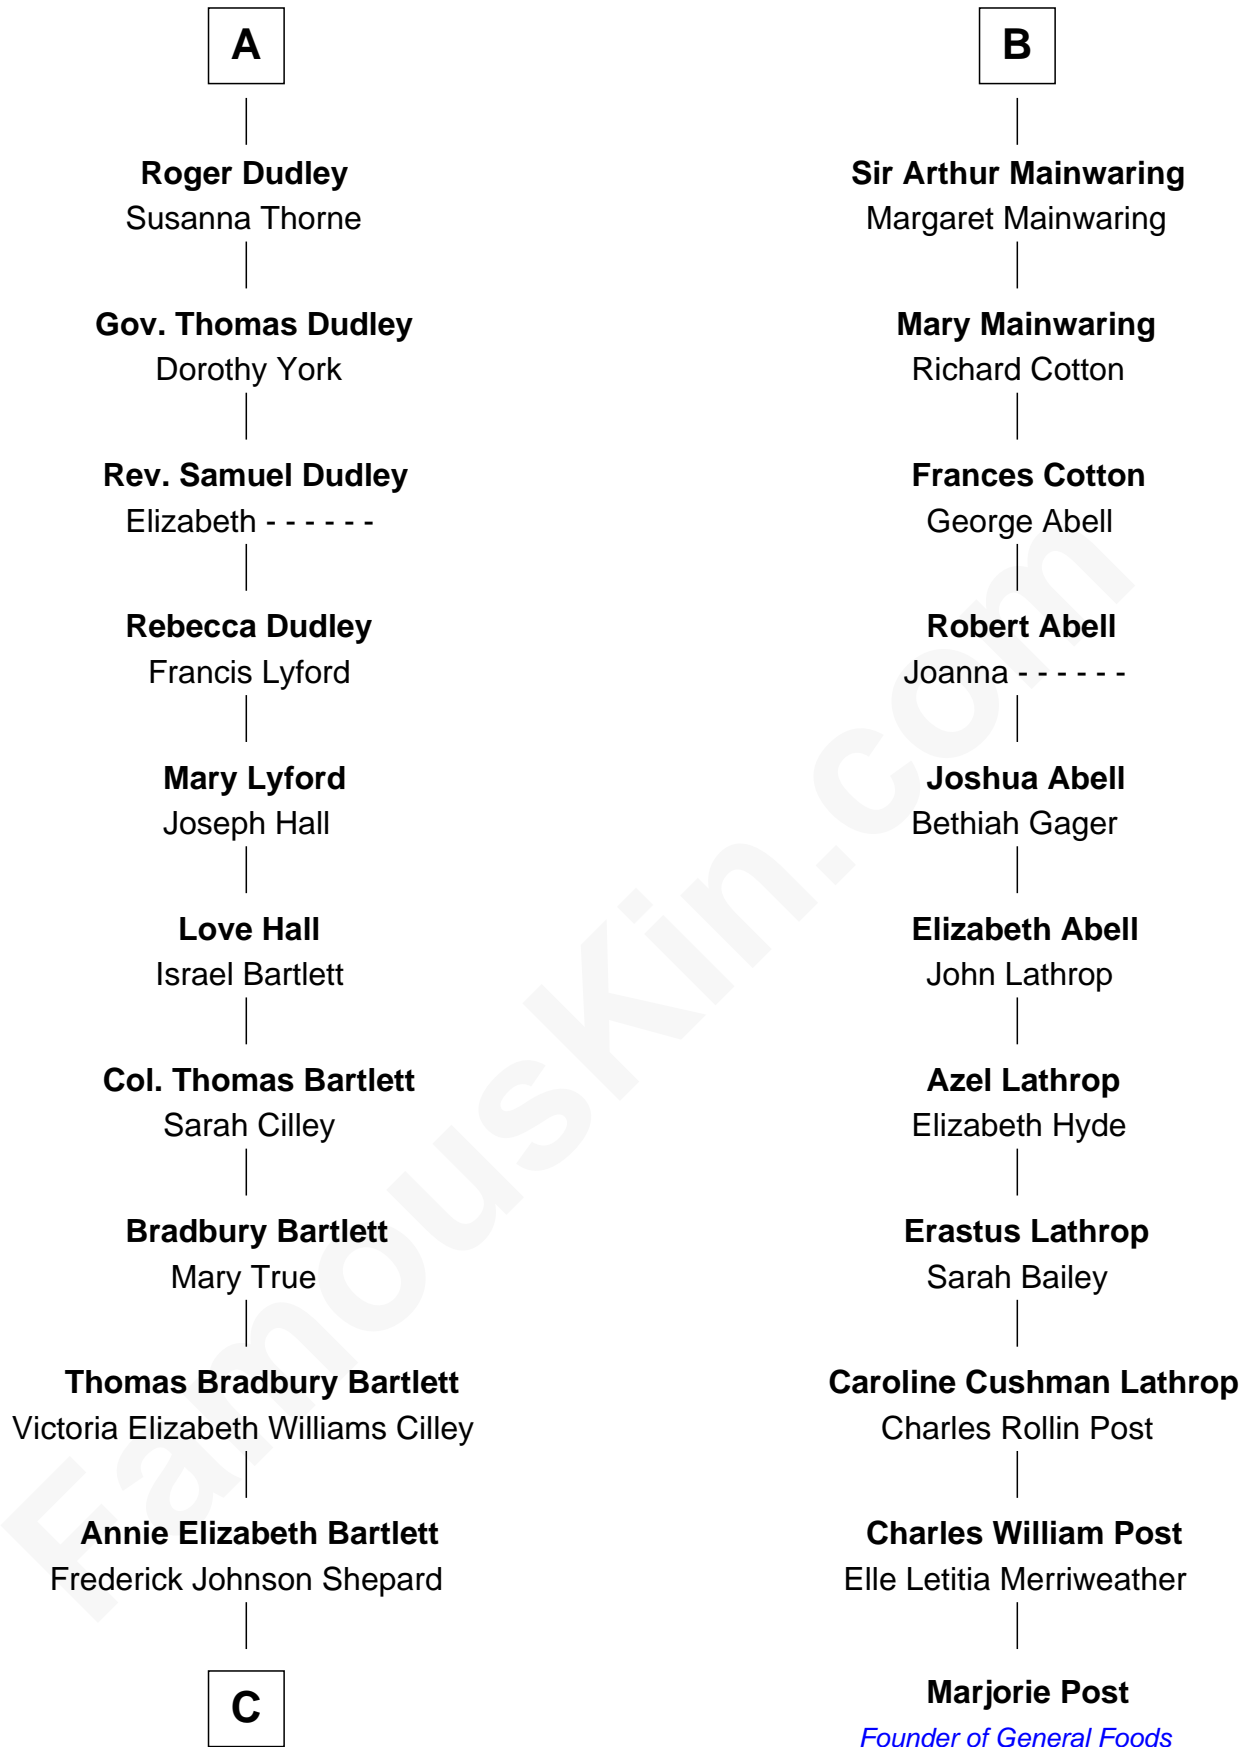

FamousKin.com Relationship Chart of

Alan Shepard

Mercury and Apollo Astronaut

17th cousin 1 time removed of

Marjorie Post

Founder of General Foods

C

—
Alan Bartlett Shepard
Pauline Renza Emerson

—
Alan Shepard
Mercury and Apollo Astronaut

FamousKin.com