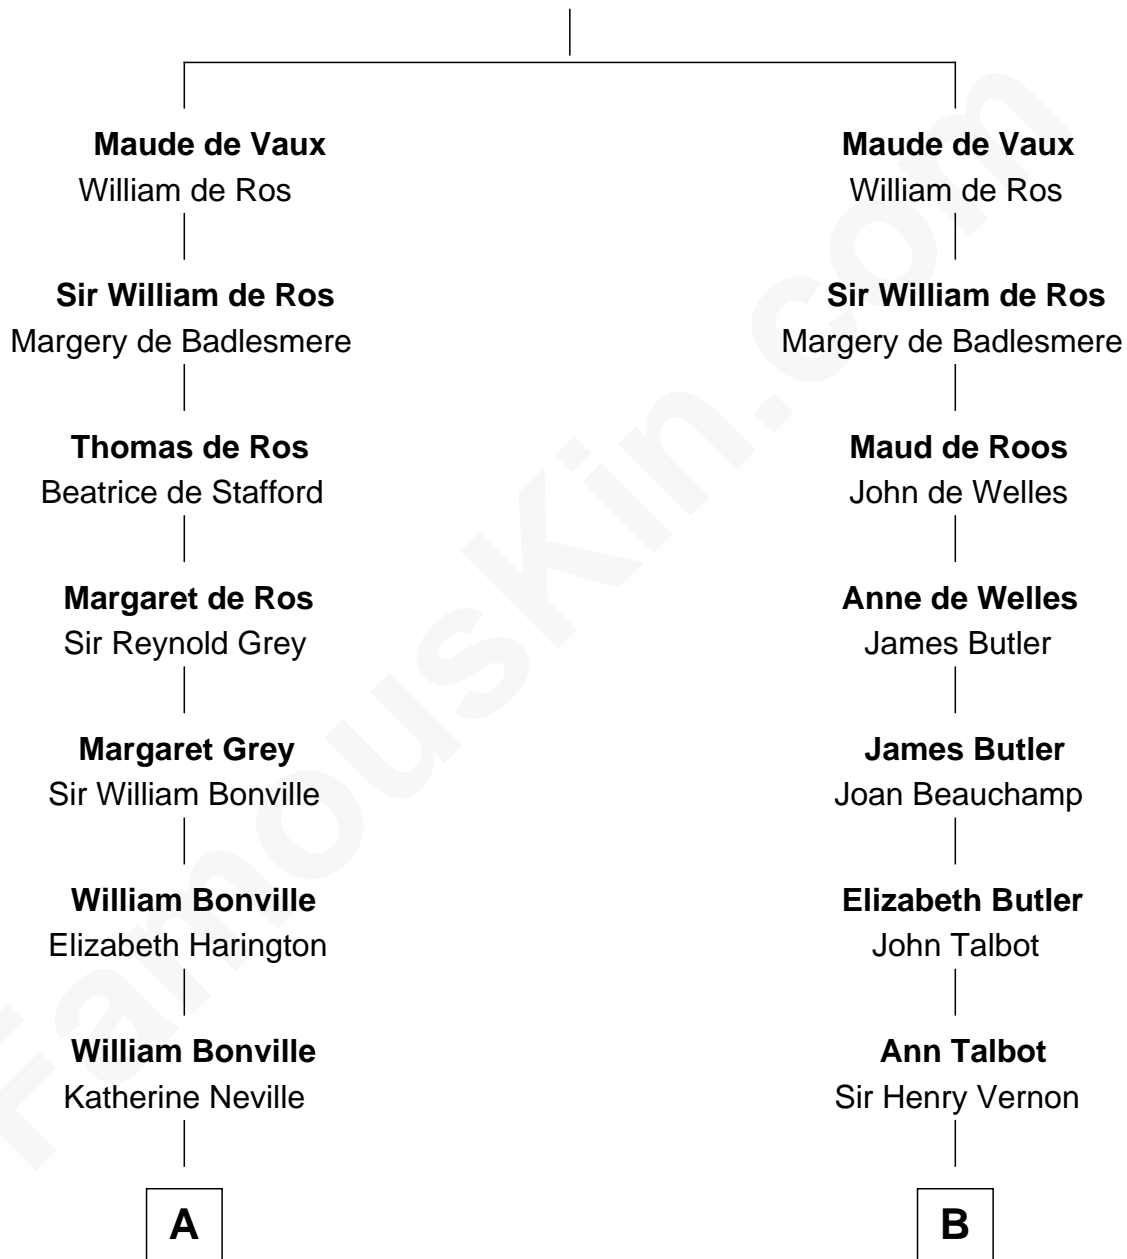

FamousKin.com

Relationship Chart of

Alan Shepard

Mercury and Apollo Astronaut

19th cousin 2 times removed of

Marjorie Post

Founder of General Foods

John de Vaux

C

Bradbury Bartlett

Mary True

Thomas Bradbury Bartlett

Victoria Elizabeth Williams Cilley

Annie Elizabeth Bartlett

Frederick Johnson Shepard

Alan Bartlett Shepard

Pauline Renza Emerson

Alan Shepard

Mercury and Apollo Astronaut

D

Caroline Cushman Lathrop

Charles Rollin Post

Charles William Post

Elle Letitia Merriweather