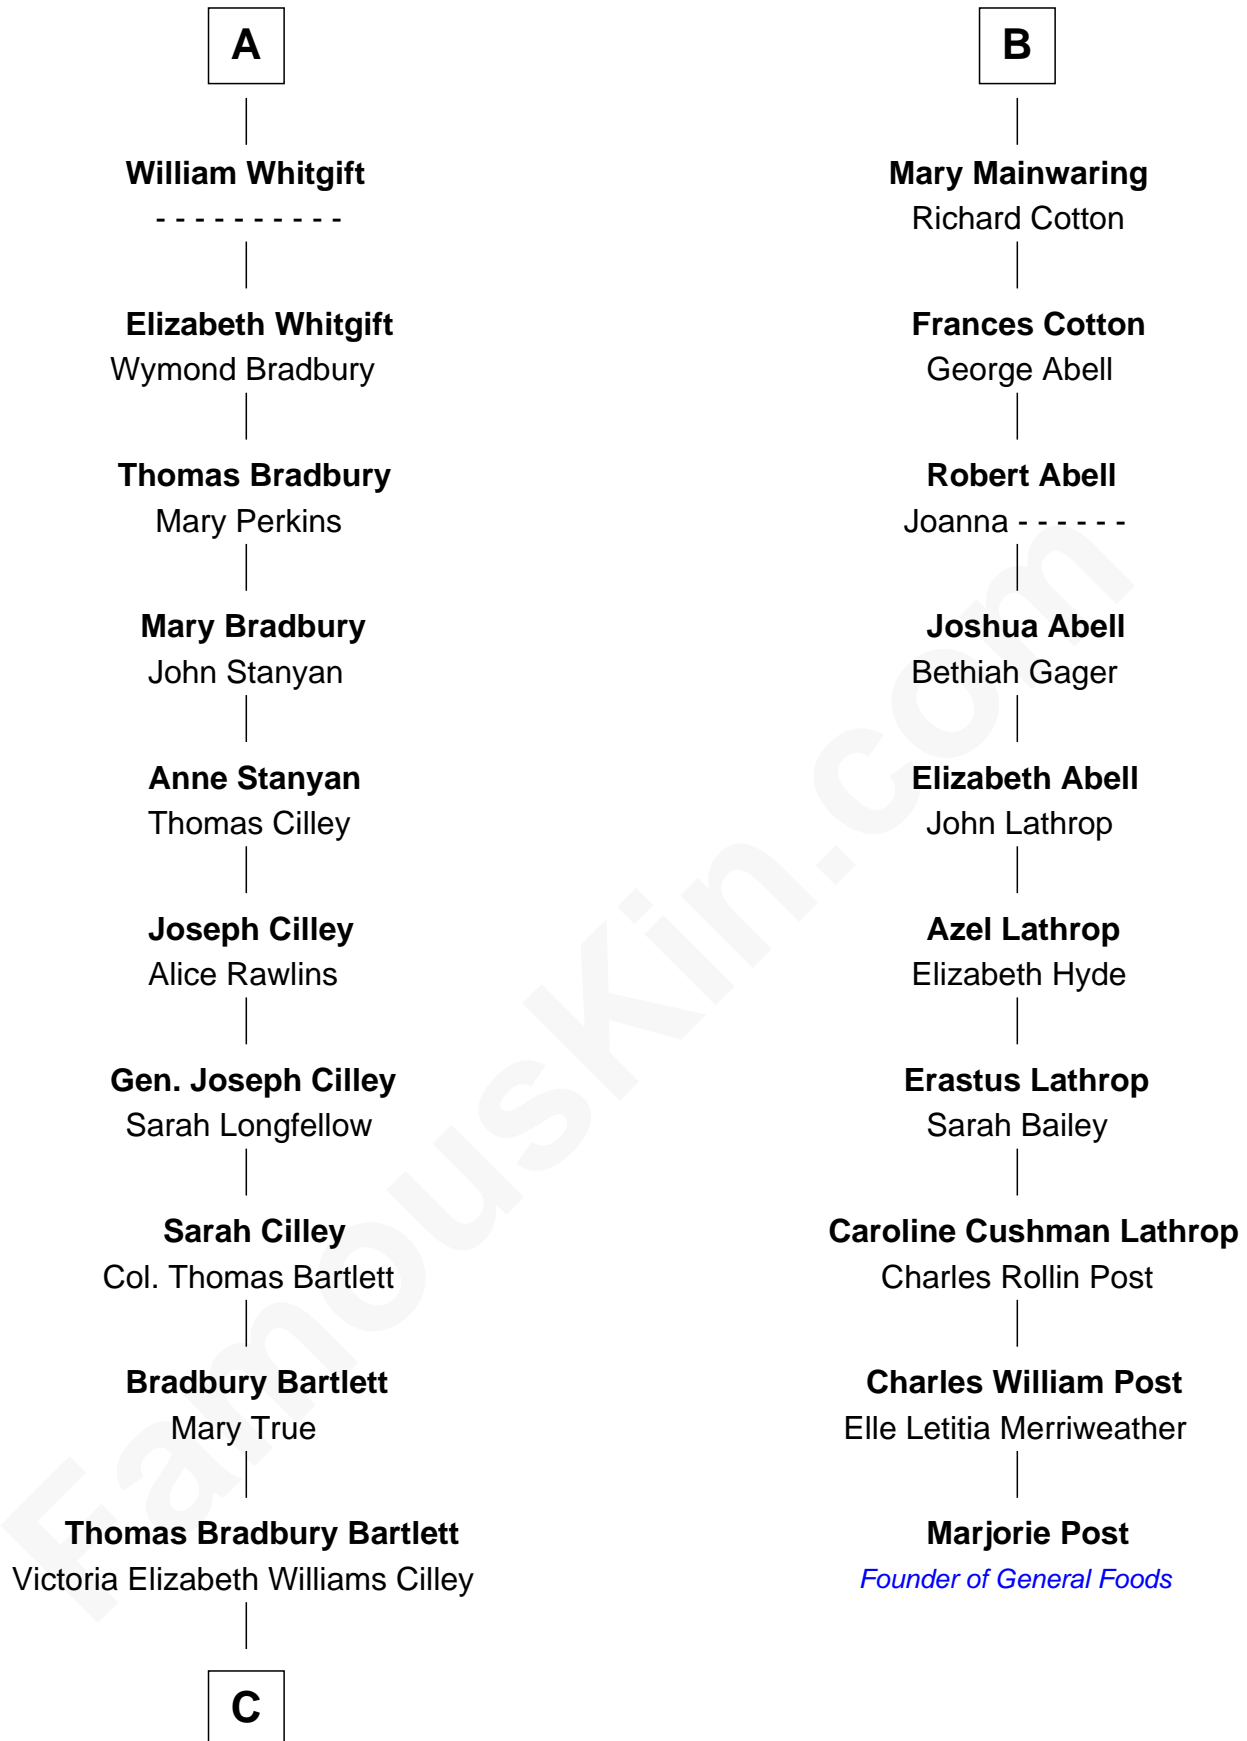

FamousKin.com Relationship Chart of

Alan Shepard

Mercury and Apollo Astronaut

16th cousin 3 times removed of

Marjorie Post

Founder of General Foods

John de Welles

Maud de Roos

A

Anne de Welles
James Butler

James Butler
Joan Beauchamp

Elizabeth Butler
John Talbot

Ann Talbot
Sir Henry Vernon

Elizabeth Vernon
Sir Robert Corbet

Dorothy Corbet
Sir Richard Mainwaring

Sir Arthur Mainwaring
Margaret Mainwaring

B

C

—
Annie Elizabeth Bartlett
Frederick Johnson Shepard

—
Alan Bartlett Shepard
Pauline Renza Emerson

—
Alan Shepard
Mercury and Apollo Astronaut

FamousKin.com