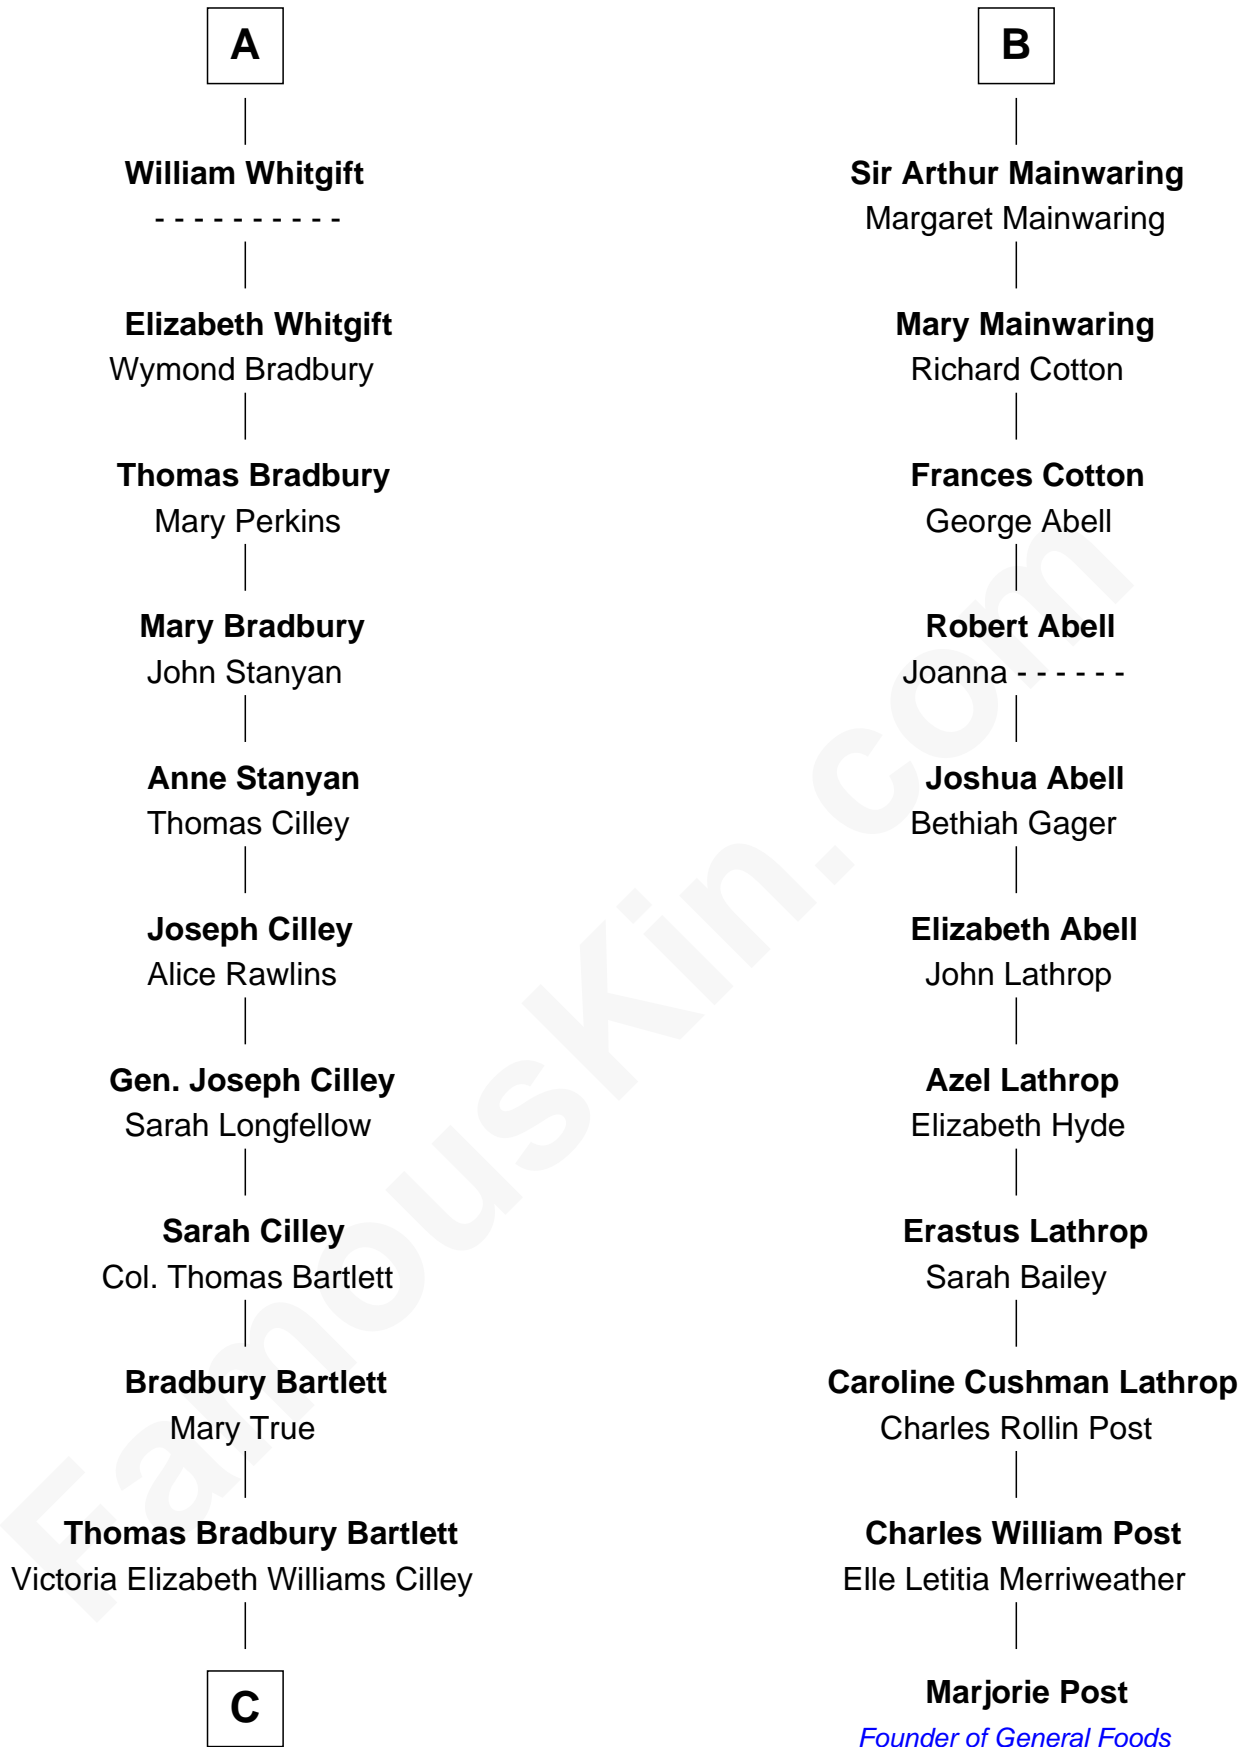

FamousKin.com
Relationship Chart of
Alan Shepard

Mercury and Apollo Astronaut

17th cousin 2 times removed of

Marjorie Post

Founder of General Foods

C

—
Annie Elizabeth Bartlett
Frederick Johnson Shepard

—
Alan Bartlett Shepard
Pauline Renza Emerson

—
Alan Shepard
Mercury and Apollo Astronaut

FamousKin.com