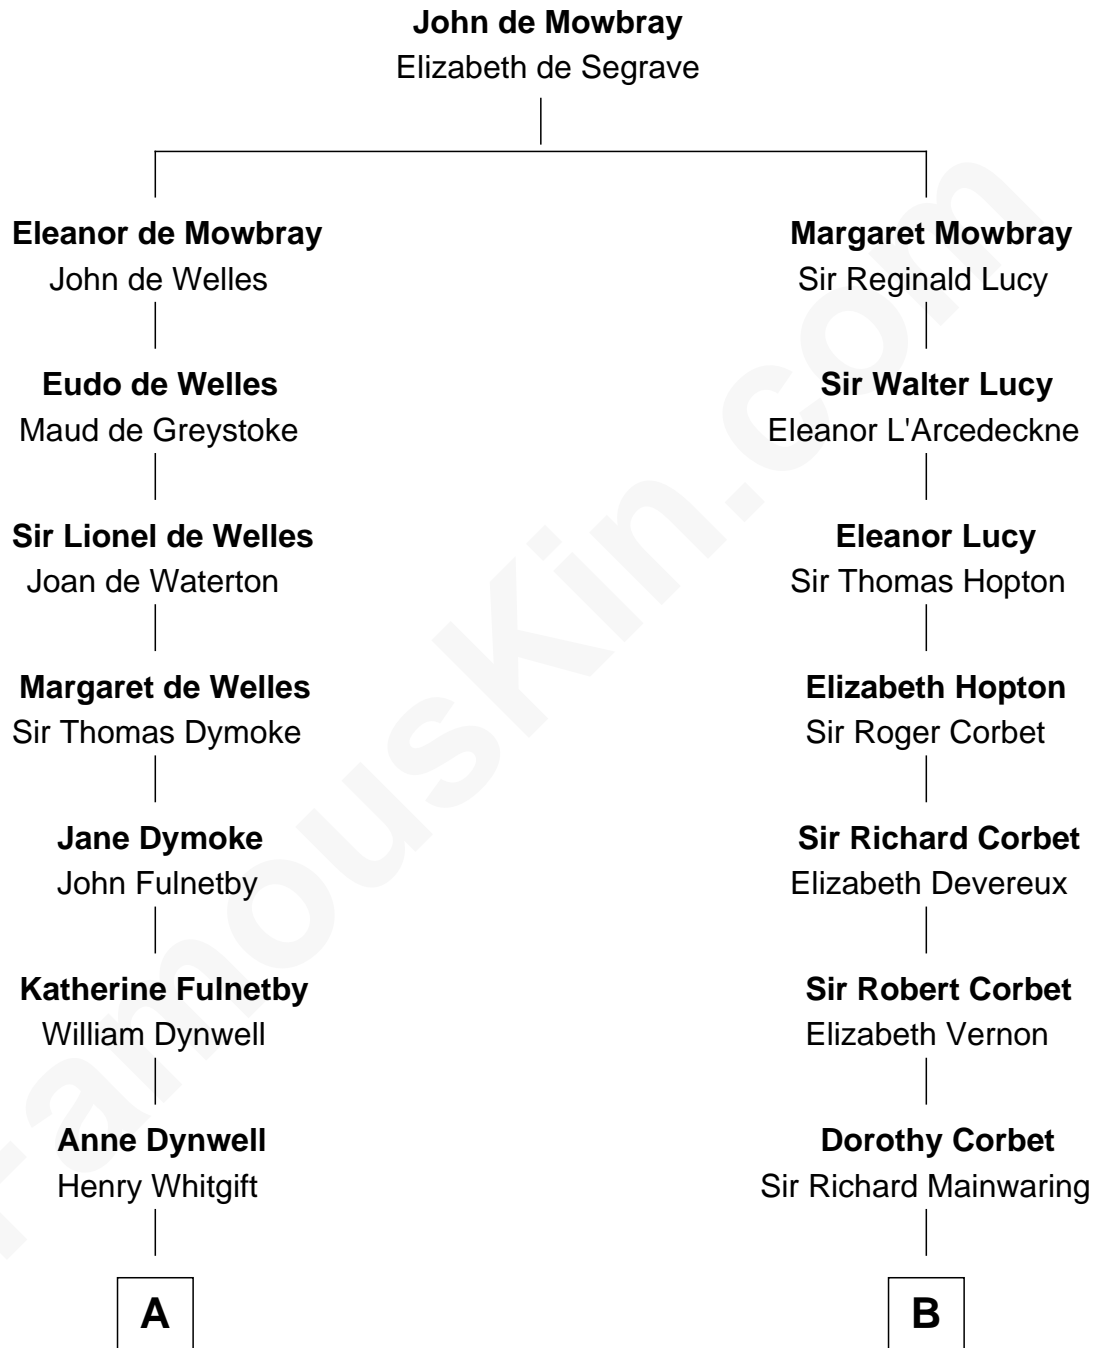

FamousKin.com
Relationship Chart of
Alan Shepard

Mercury and Apollo Astronaut

17th cousin 2 times removed of

Marjorie Post

Founder of General Foods

C

—
Annie Elizabeth Bartlett
Frederick Johnson Shepard

—
Alan Bartlett Shepard
Pauline Renza Emerson

—
Alan Shepard
Mercury and Apollo Astronaut

FamousKin.com