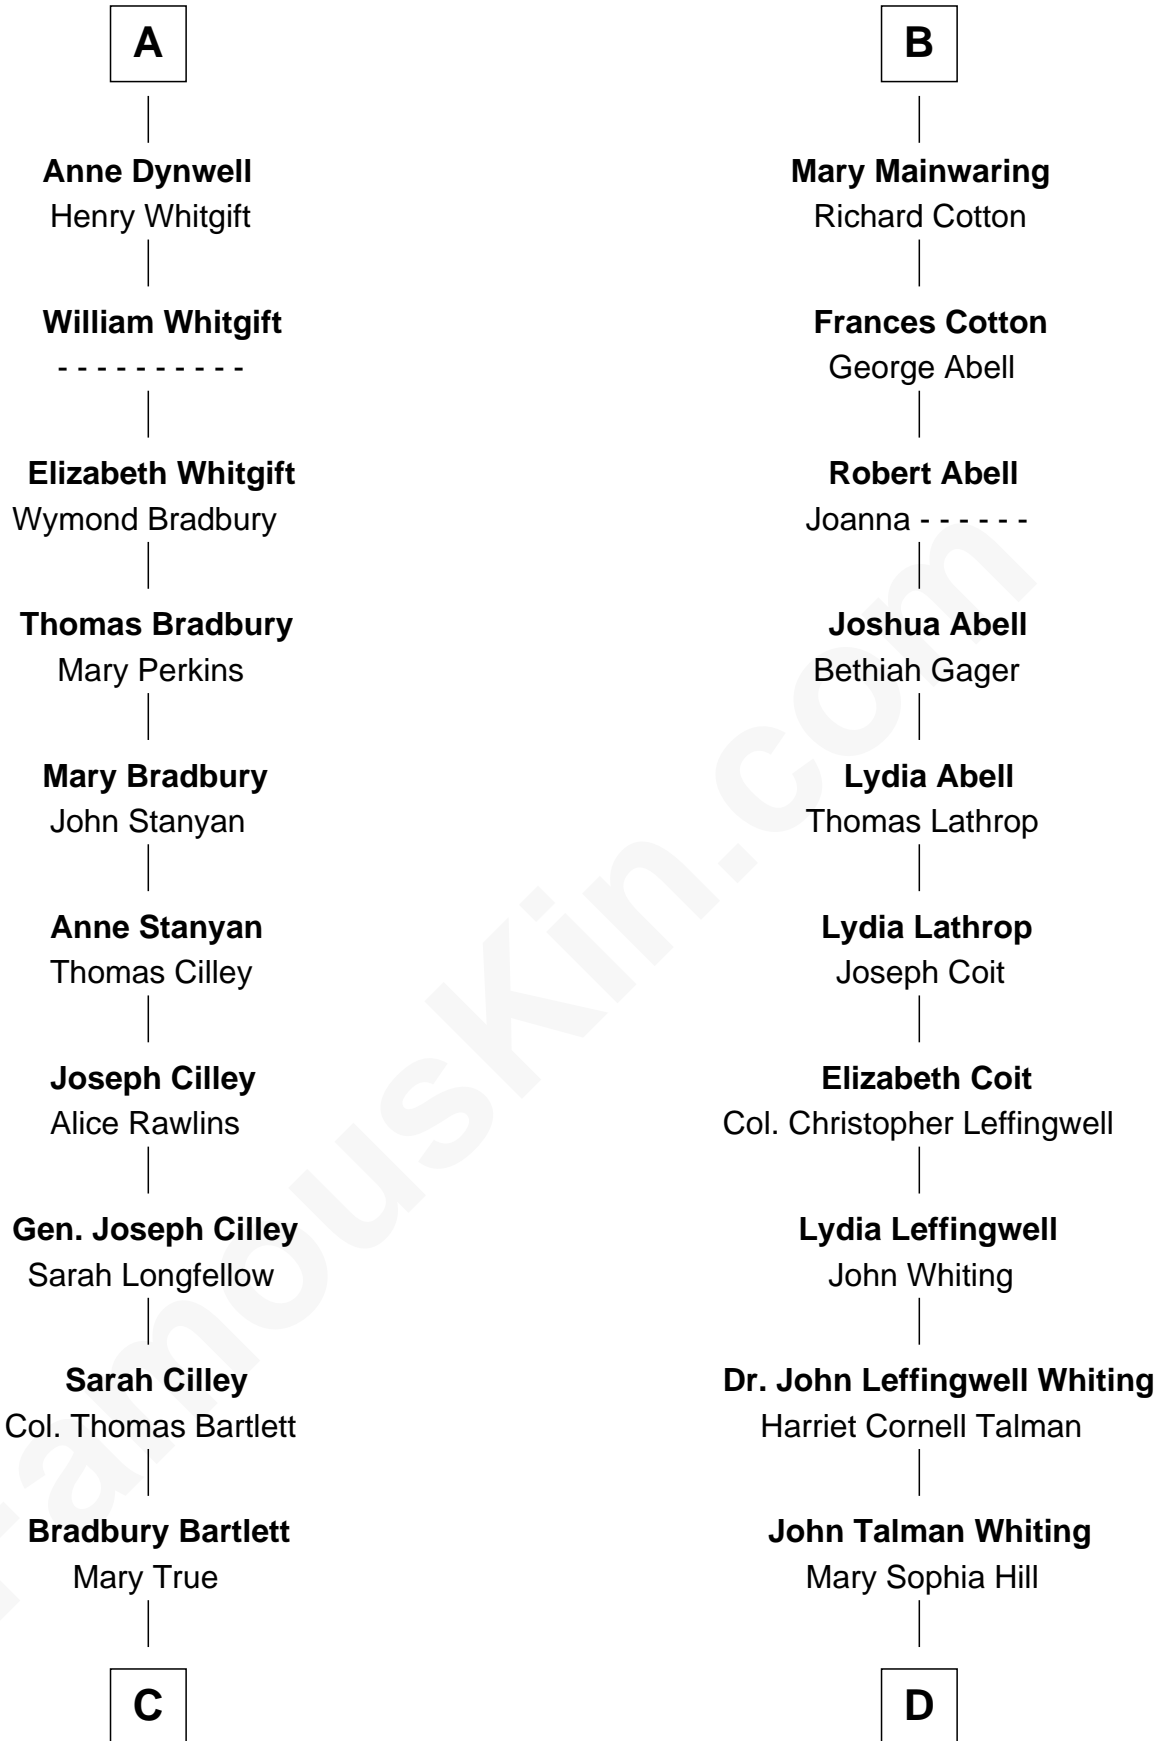

# FamousKin.com Relationship Chart of

**Alan Shepard**

*Mercury and Apollo Astronaut*

20th cousin of

**Adlai Stevenson III**

*U.S. Senator from Illinois*

**Sir Thomas de Beauchamp**

Katherine de Mortimer

**C**

**Thomas Bradbury Bartlett**  
Victoria Elizabeth Williams Cilley

**Annie Elizabeth Bartlett**  
Frederick Johnson Shepard

**Alan Bartlett Shepard**  
Pauline Renza Emerson

**Alan Shepard**  
*Mercury and Apollo Astronaut*

**D**

**Mary DeGama Whiting**  
William Borden

**John Borden**  
Ellen Wallace Waller

**Ellen Borden**  
Adlai Ewing Stevenson

**Adlai Stevenson III**  
*U.S. Senator from Illinois*