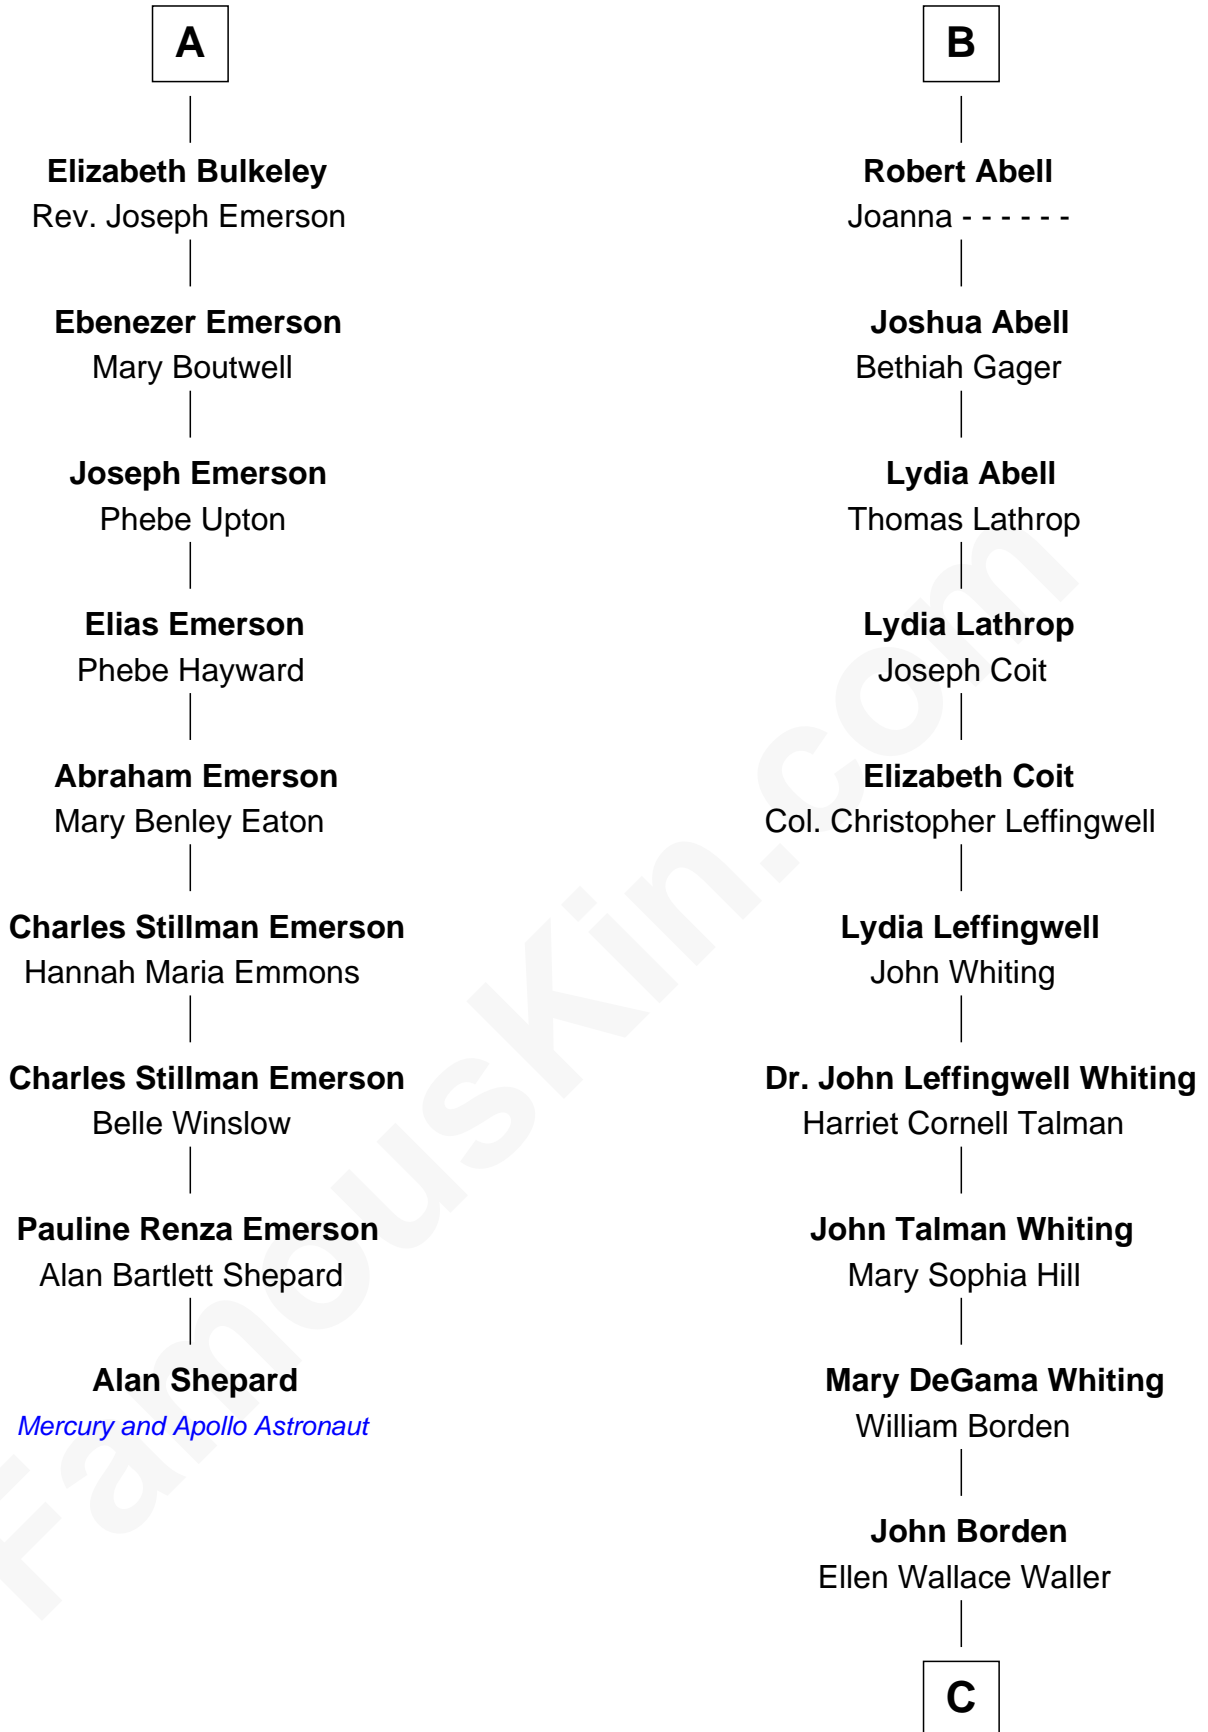

FamousKin.com

Relationship Chart of

Alan Shepard

Mercury and Apollo Astronaut

15th cousin 3 times removed of

Adlai Stevenson III

U.S. Senator from Illinois

Sir Robert Corbet

Margaret - - - - -

C

Ellen Borden

Adlai Ewing Stevenson

Adlai Stevenson III

U.S. Senator from Illinois

FamousKin.com