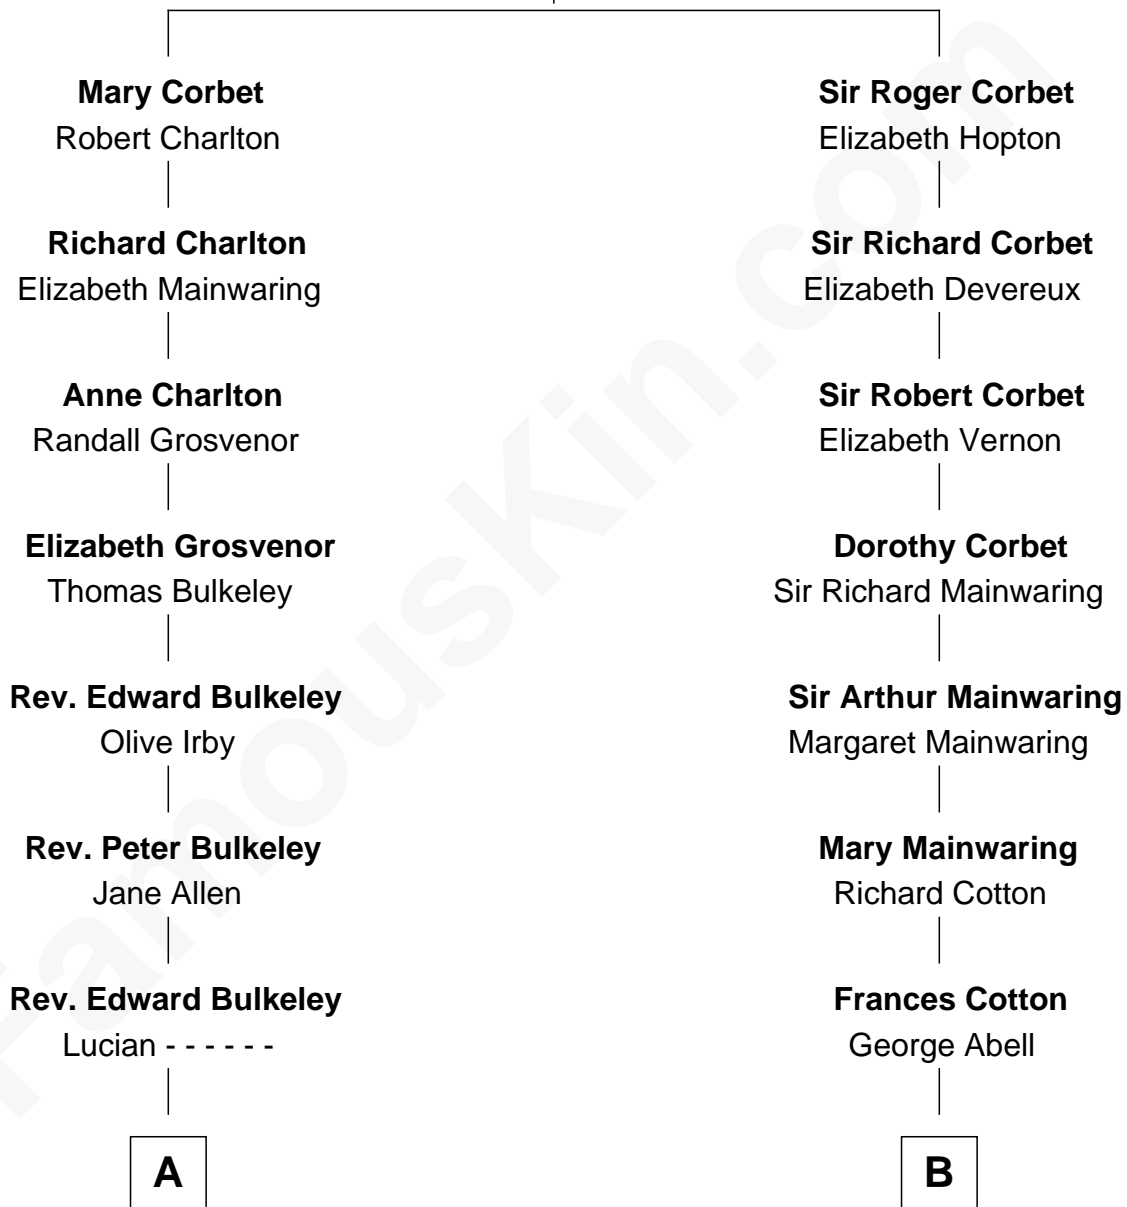

FamousKin.com

Relationship Chart of

Alan Shepard

Mercury and Apollo Astronaut

15th cousin 3 times removed of

Adlai Stevenson III

U.S. Senator from Illinois

Sir Robert Corbet

Margaret - - - - -

C

Ellen Borden

Adlai Ewing Stevenson

Adlai Stevenson III

U.S. Senator from Illinois

FamousKin.com