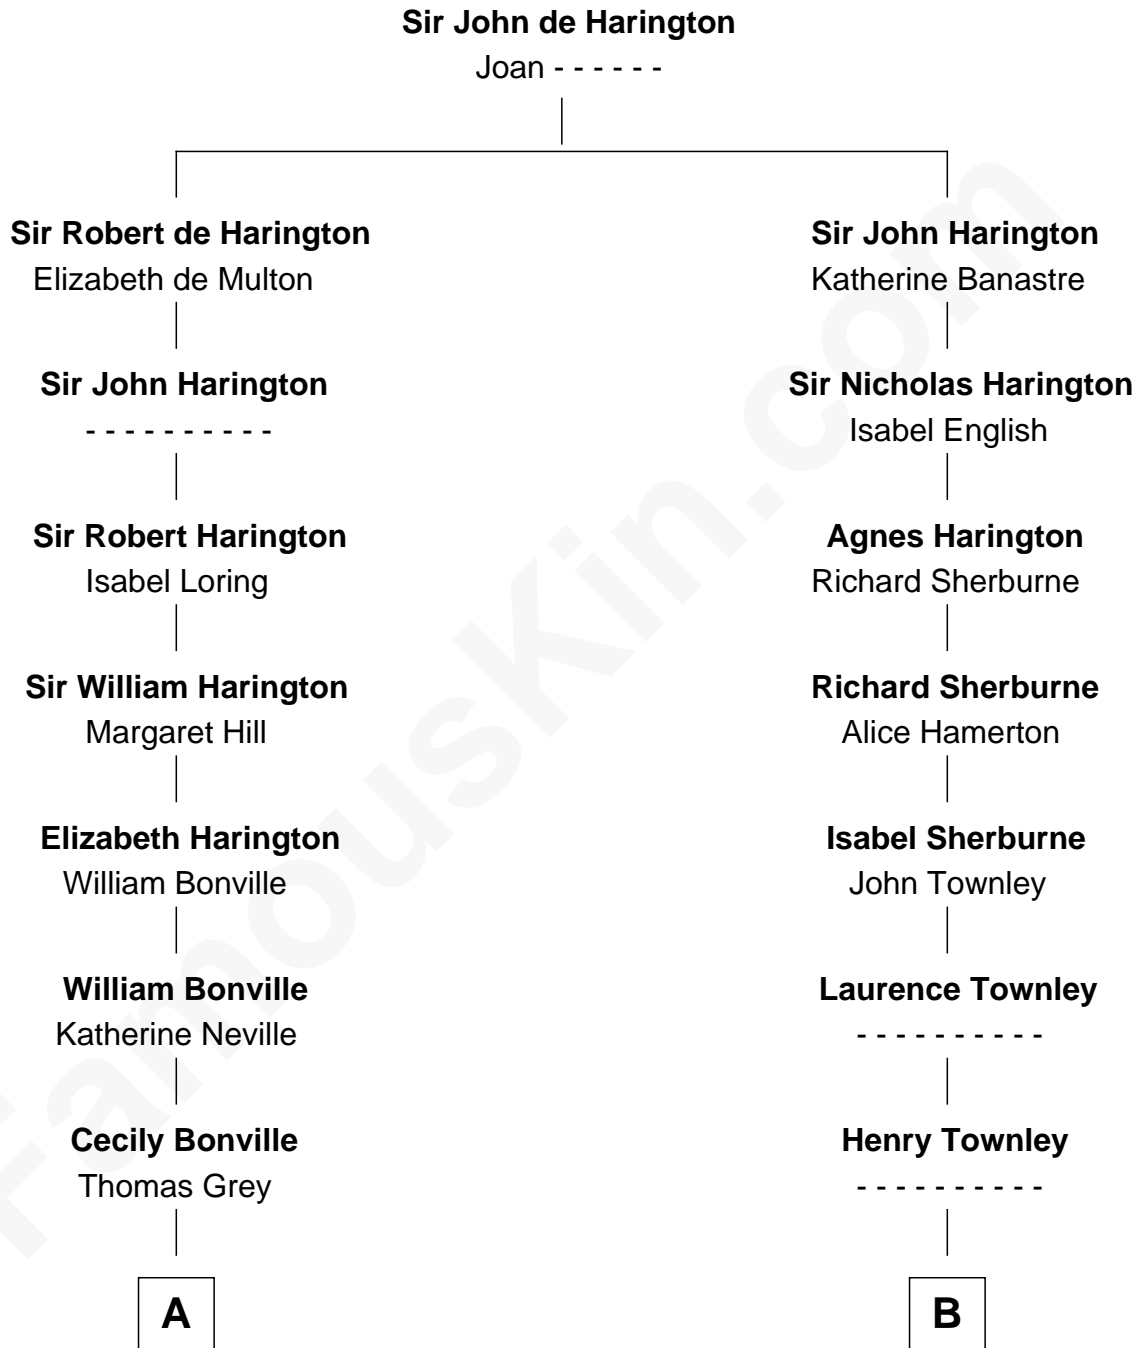

## Relationship Chart of

### Alan Shepard

*Mercury and Apollo Astronaut*

20th cousin 1 time removed of

### Adlai Stevenson III

*U.S. Senator from Illinois*

**C**

**Thomas Bradbury Bartlett**  
Victoria Elizabeth Williams Cilley

**Annie Elizabeth Bartlett**  
Frederick Johnson Shepard

**Alan Bartlett Shepard**  
Pauline Renza Emerson