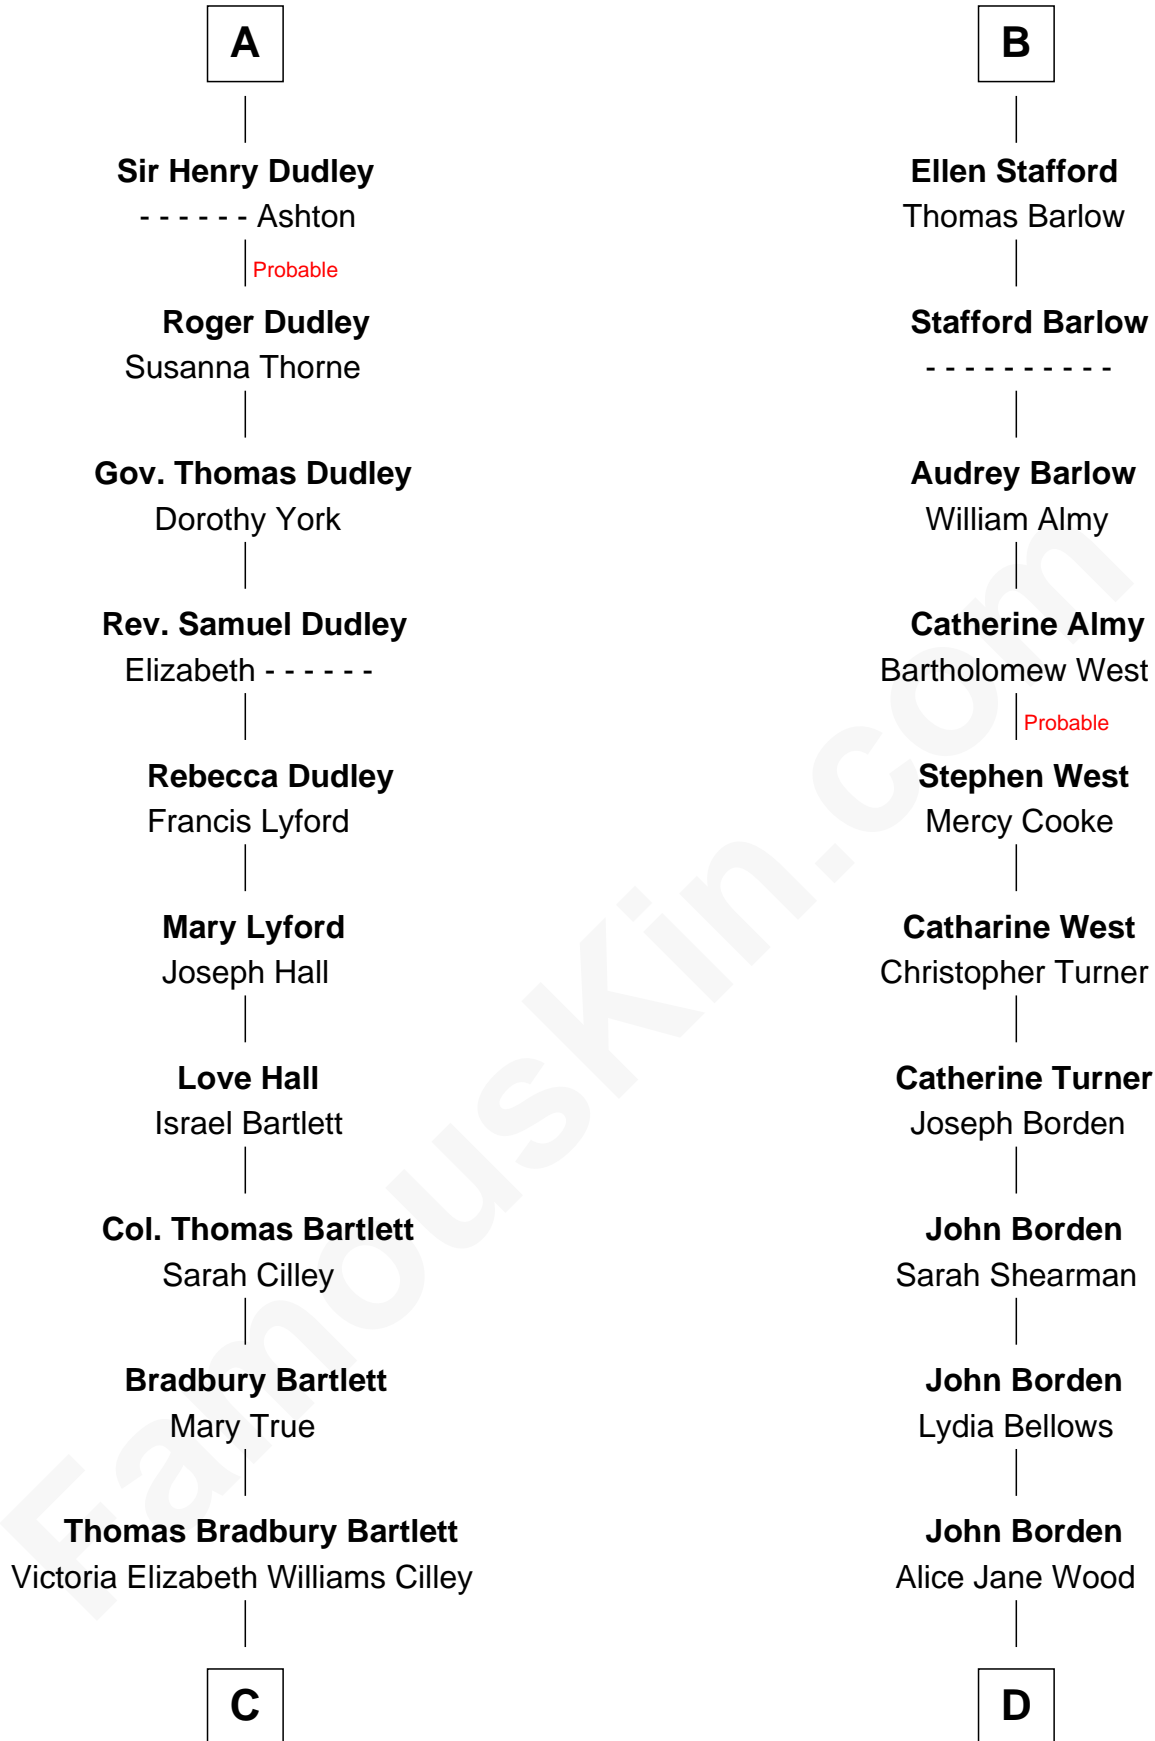

### Alan Shepard

*Mercury and Apollo Astronaut*

19th cousin 1 time removed of

Elizabeth Burdet

**William Bonville**

Elizabeth Harington

**Sir Humphrey Stafford**

Eleanor Aylesbury

**William Bonville**

Katherine Neville

**Humphrey Stafford**

Katherine Fray

**Cecily Bonville**

Thomas Grey

**Sir Humphrey Stafford**

Margaret Fogge

**Cecily Grey**

Sir John Sutton

**Sir Humphrey Stafford**

Margaret Tame

**A**

**B**

**C**

**Annie Elizabeth Bartlett**  
Frederick Johnson Shepard

**Alan Bartlett Shepard**  
Pauline Renza Emerson

**Alan Shepard**  
*Mercury and Apollo Astronaut*

**D**