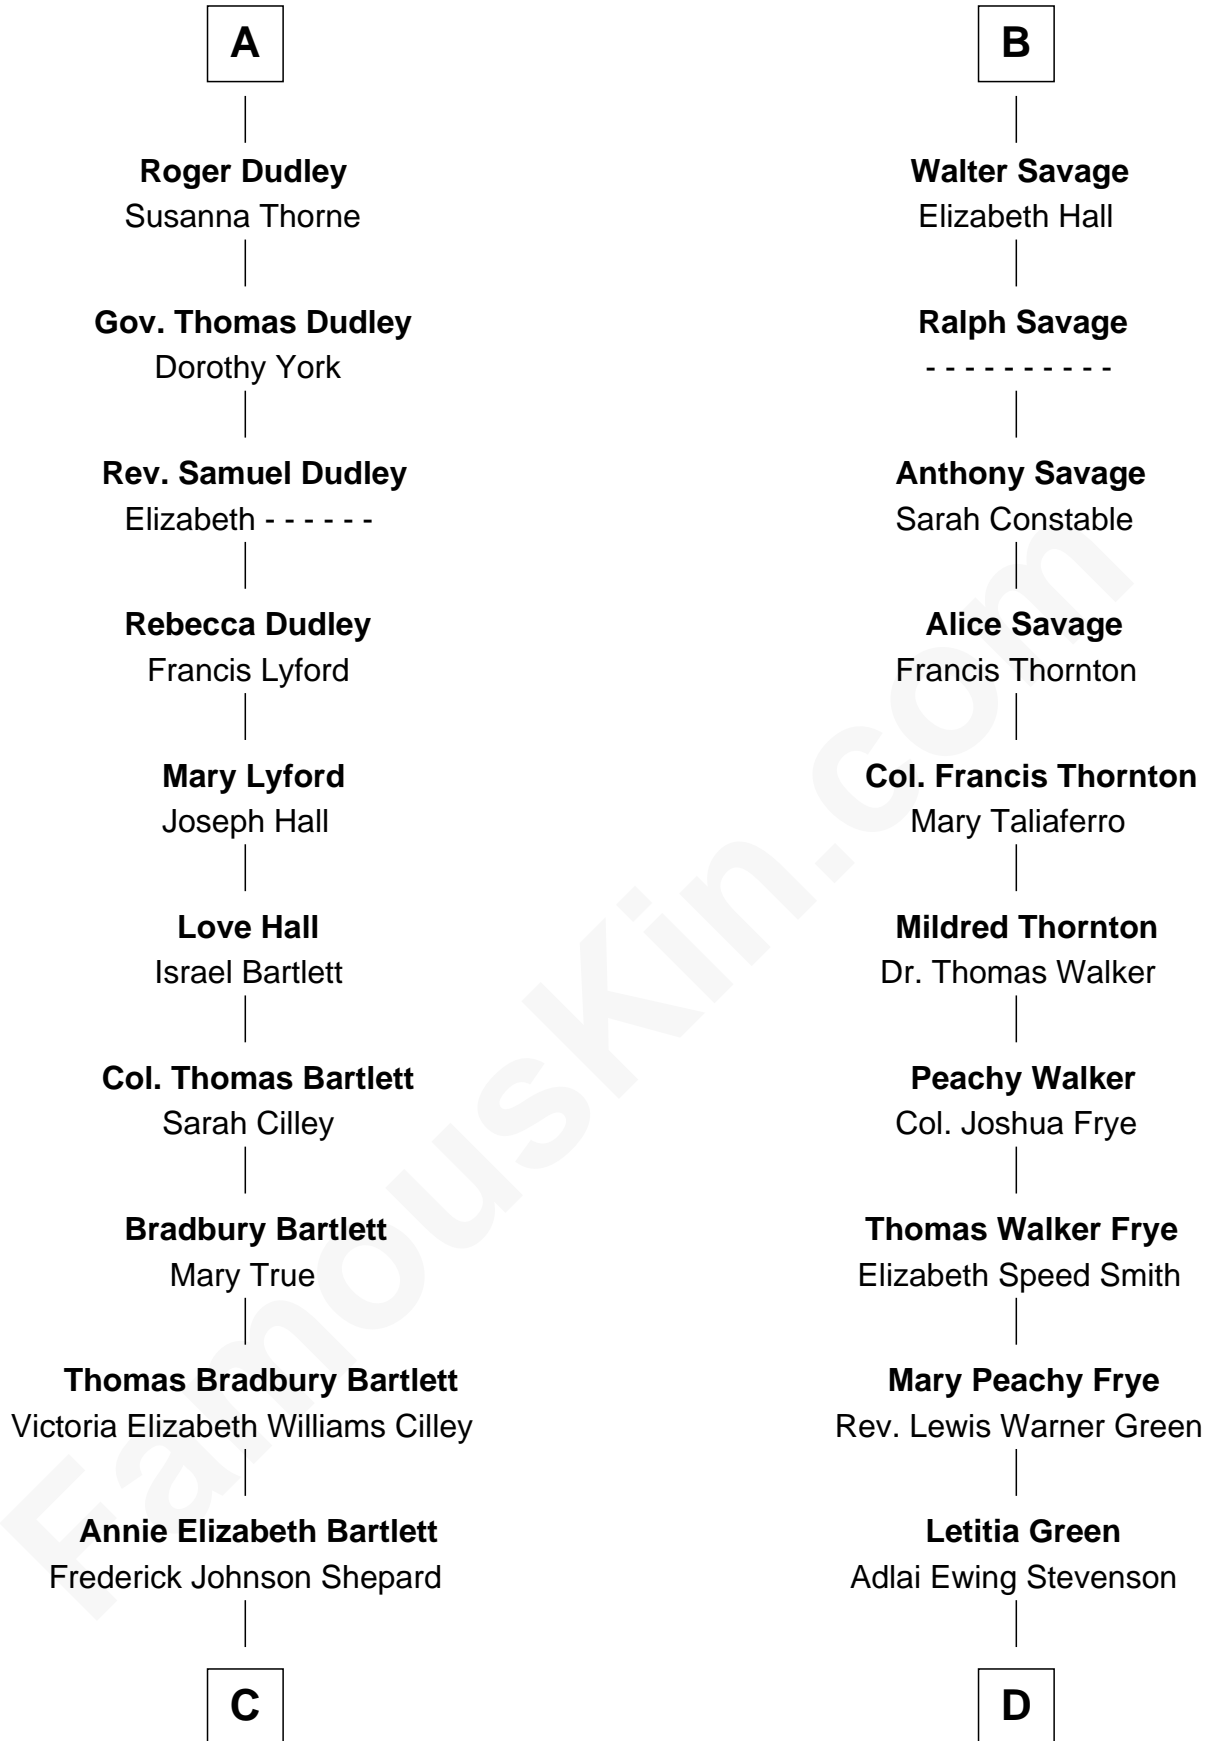

FamousKin.com

Relationship Chart of

Alan Shepard

Mercury and Apollo Astronaut

18th cousin 1 time removed of

Adlai Stevenson III

U.S. Senator from Illinois

C

Alan Bartlett Shepard
Pauline Renza Emerson

Alan Shepard
Mercury and Apollo Astronaut

D

Lewis Green Stevenson
Helen Louise Davis

Adlai Ewing Stevenson
Ellen Borden

Adlai Stevenson III
U.S. Senator from Illinois