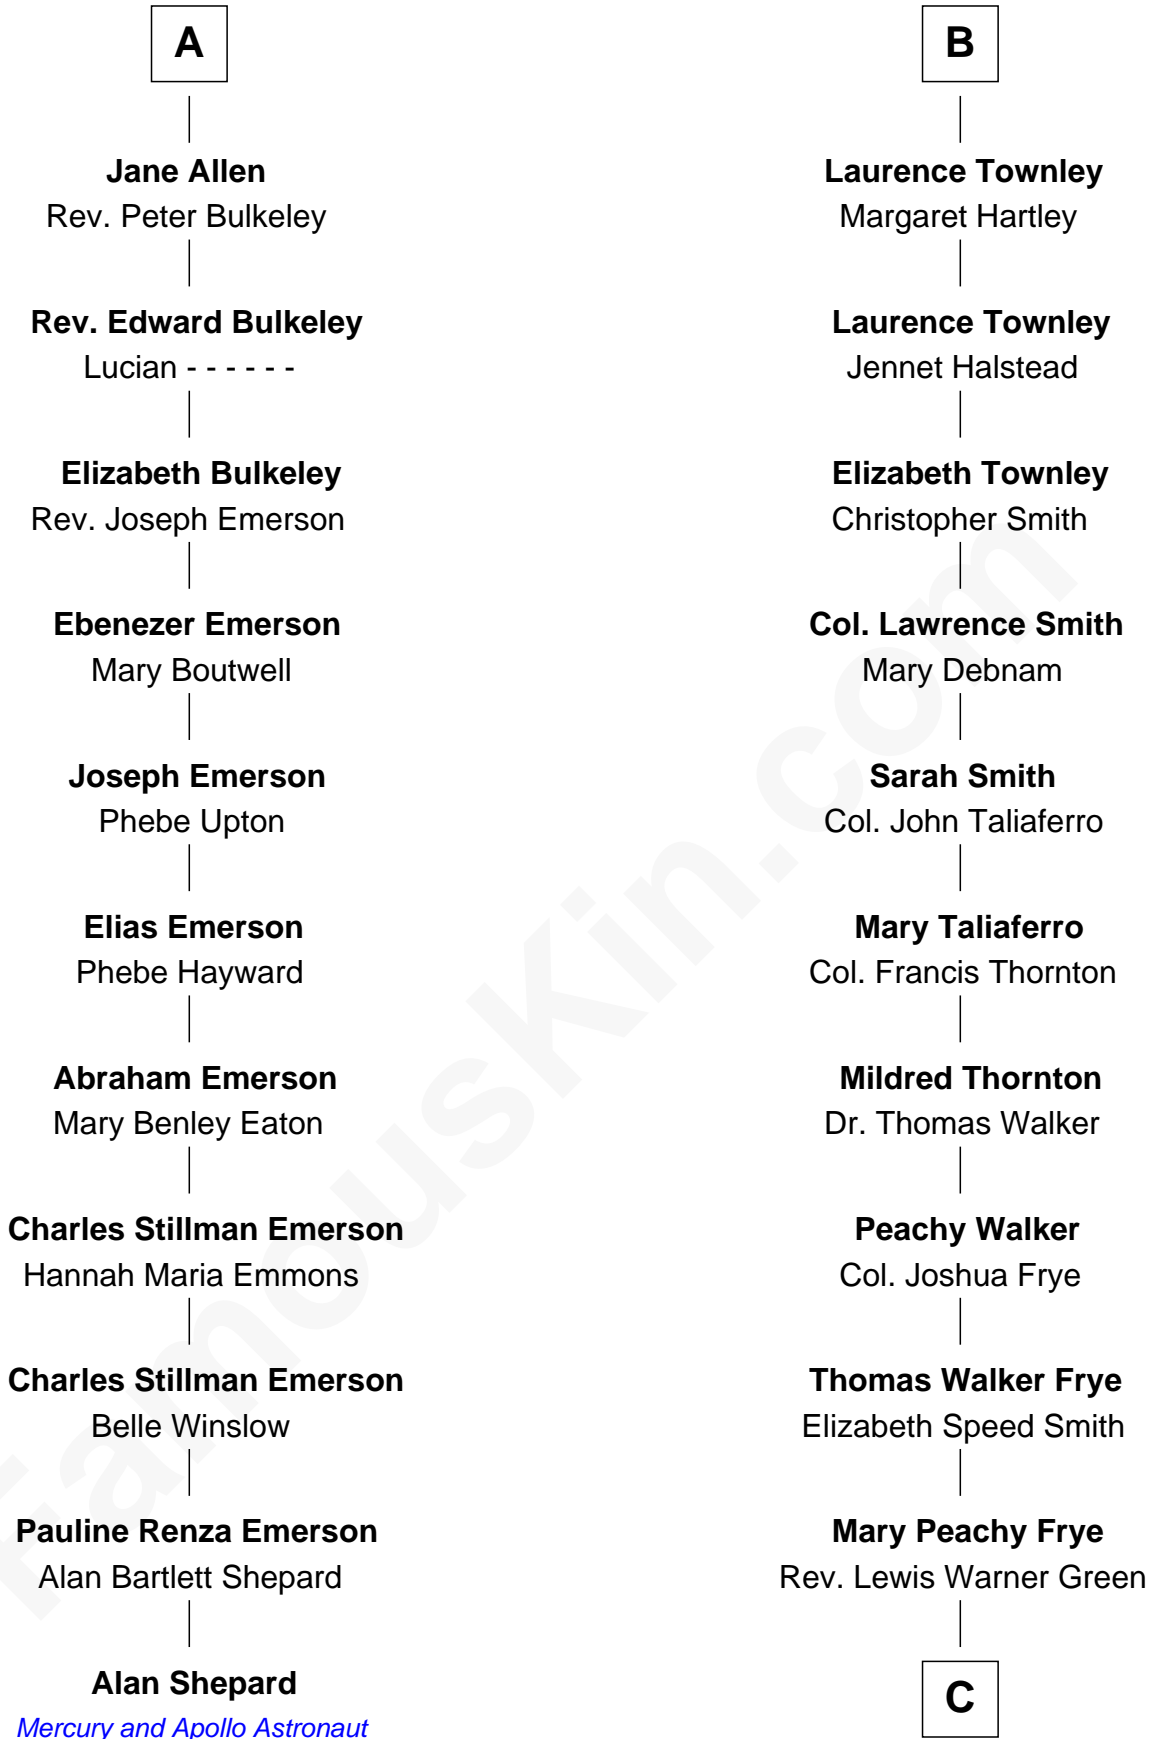

## Relationship Chart of

### Alan Shepard

*Mercury and Apollo Astronaut*

17th cousin 3 times removed of

### Adlai Stevenson III

*U.S. Senator from Illinois*

**C**

—  
**Letitia Green**

Adlai Ewing Stevenson

—  
**Lewis Green Stevenson**

Helen Louise Davis

—  
**Adlai Ewing Stevenson**