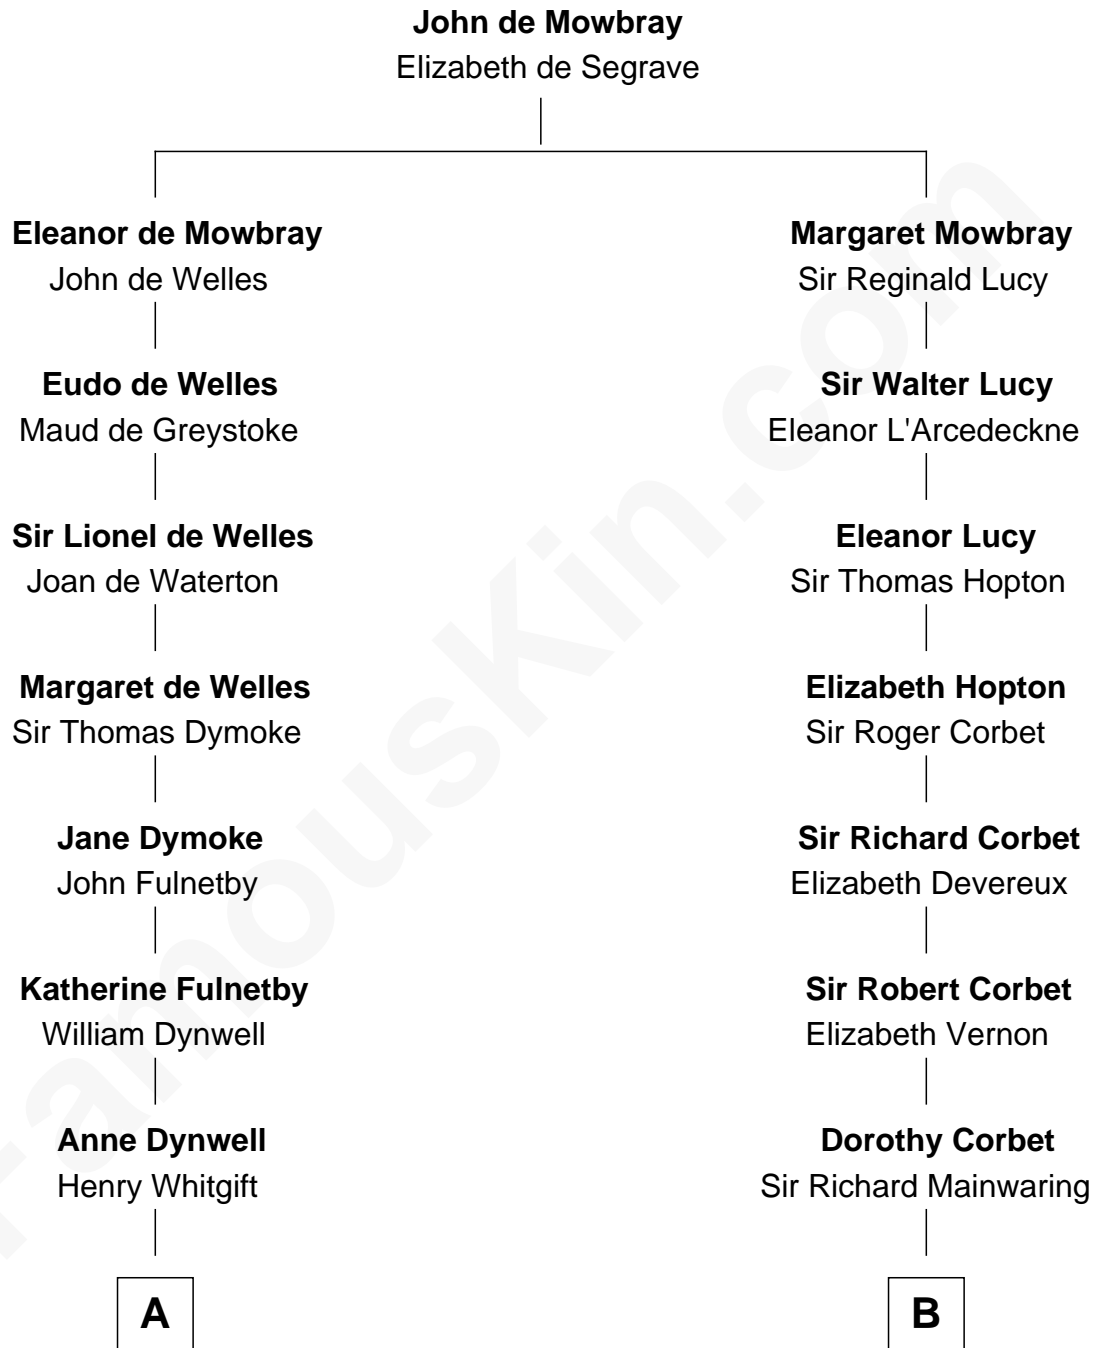

FamousKin.com
Relationship Chart of
Alan Shepard

Mercury and Apollo Astronaut

19th cousin 2 times removed of

Adlai Stevenson III

U.S. Senator from Illinois

C

Annie Elizabeth Bartlett
Frederick Johnson Shepard

Alan Bartlett Shepard
Pauline Renza Emerson

Alan Shepard
Mercury and Apollo Astronaut

D

John Talman Whiting
Mary Sophia Hill

Mary DeGama Whiting
William Borden

John Borden
Ellen Wallace Waller

Ellen Borden
Adlai Ewing Stevenson

Adlai Stevenson III
U.S. Senator from Illinois

FamousKin.com