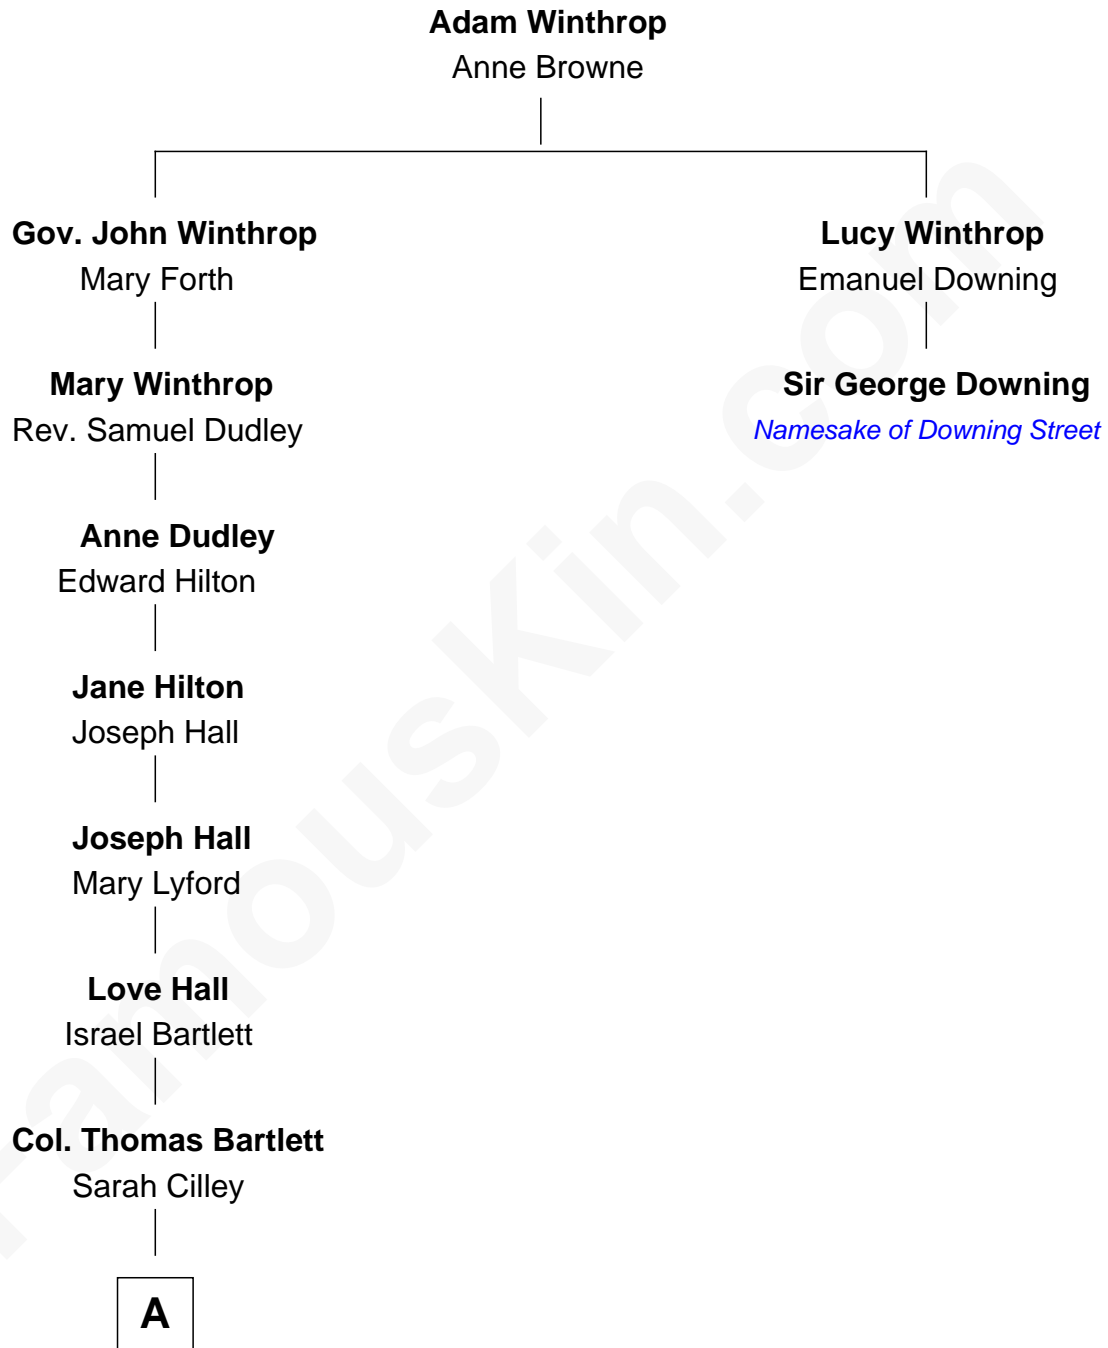

FamousKin.com
Relationship Chart of
Alan Shepard

Mercury and Apollo Astronaut

1st cousin 10 times removed of

Sir George Downing

Namesake of Downing Street in London

A

—
Bradbury Bartlett

Mary True

—
Thomas Bradbury Bartlett

Victoria Elizabeth Williams Cilley

—
Annie Elizabeth Bartlett

Frederick Johnson Shepard

—
Alan Bartlett Shepard

Pauline Renza Emerson

—
Alan Shepard

Mercury and Apollo Astronaut