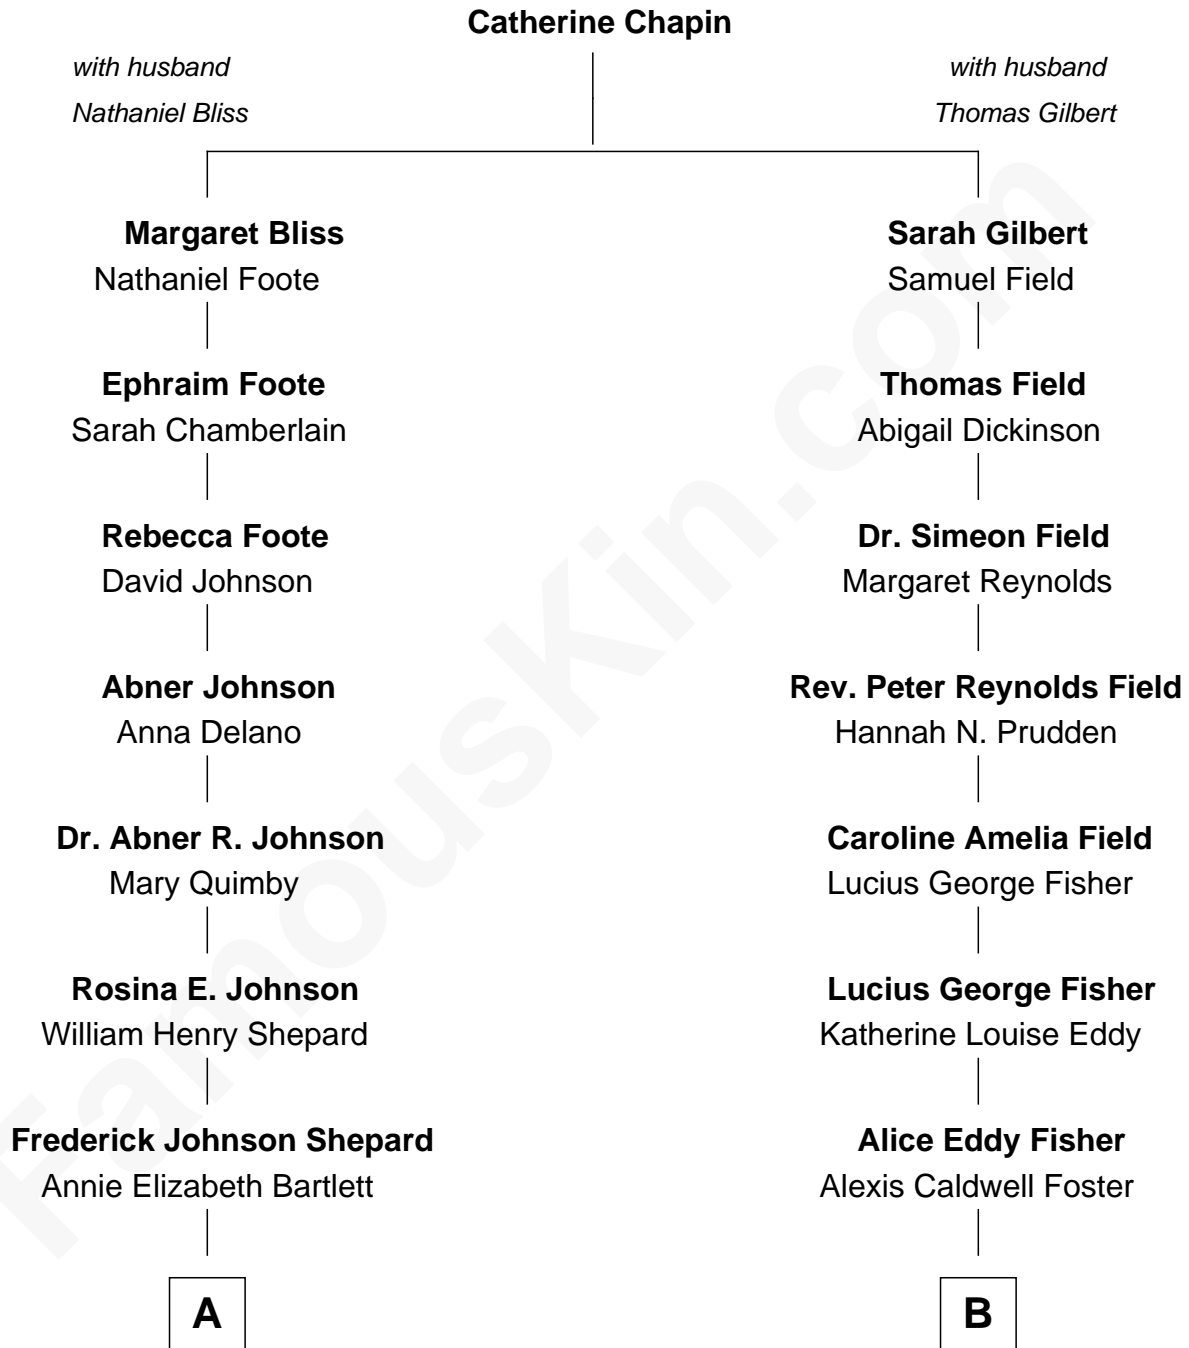

# FamousKin.com Relationship Chart of

**Alan Shepard**

*Mercury and Apollo Astronaut*

8th cousin 1 time removed of

**Jodie Foster**

*Movie Actress*

**A**

**Alan Bartlett Shepard**  
Pauline Renza Emerson

**Alan Shepard**  
*Mercury and Apollo Astronaut*

**B**

**Lucius Fisher Foster**  
Constance Marie Robertson

**Lucius Fisher Foster**  
Evelyn Della Almond

**Jodie Foster**  
*Movie Actress*

FamousKin.com