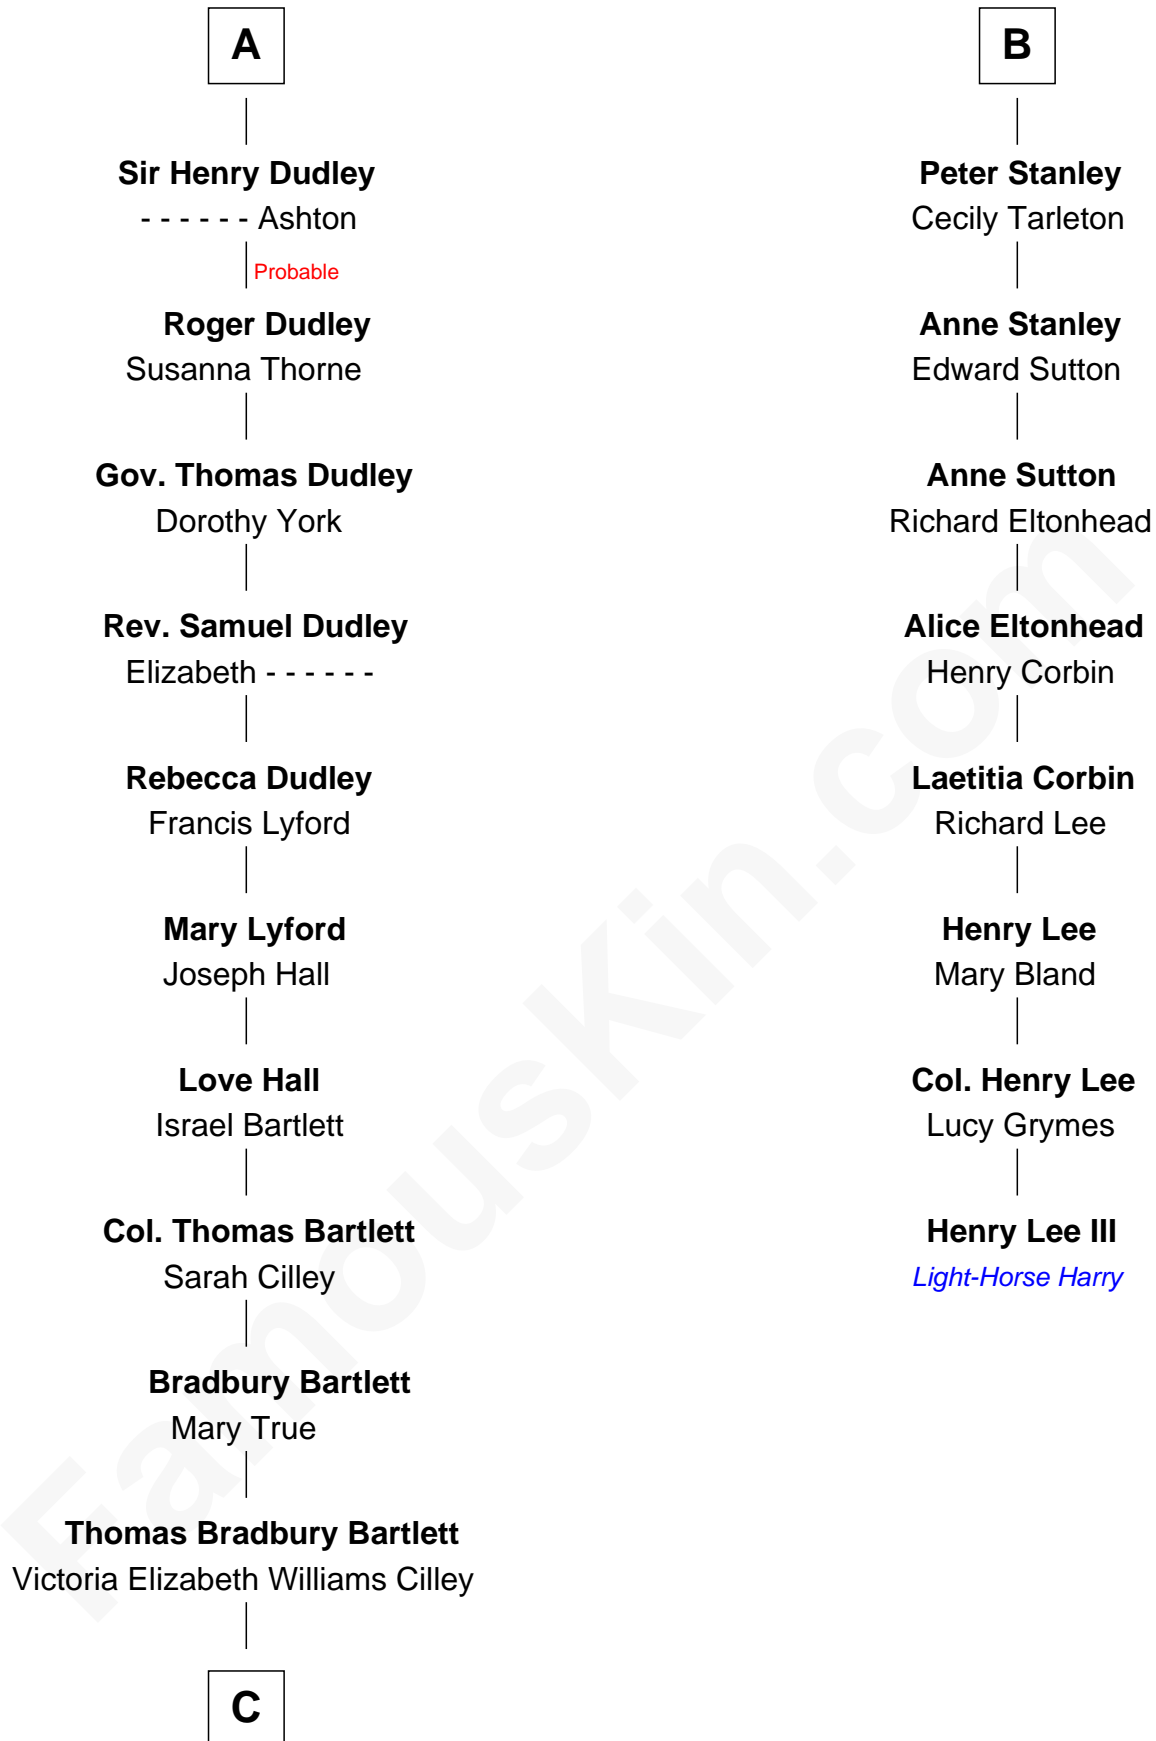

FamousKin.com Relationship Chart of

Alan Shepard

Mercury and Apollo Astronaut

14th cousin 5 times removed of

Henry Lee III

9th Governor of Virginia

Ralph de Stafford

*with wife
Margaret de Audley*

William Stanley

William Bonville

Katherine Neville

William Stanley

Alice Hoghton

Cecily Bonville

Thomas Grey

Sir William Stanley

Agnes Grosvenor

Cecily Grey

Sir John Sutton

Sir William Stanley

Anne Harington

A

B

C

—
Annie Elizabeth Bartlett
Frederick Johnson Shepard

—
Alan Bartlett Shepard
Pauline Renza Emerson

—
Alan Shepard
Mercury and Apollo Astronaut

FamousKin.com