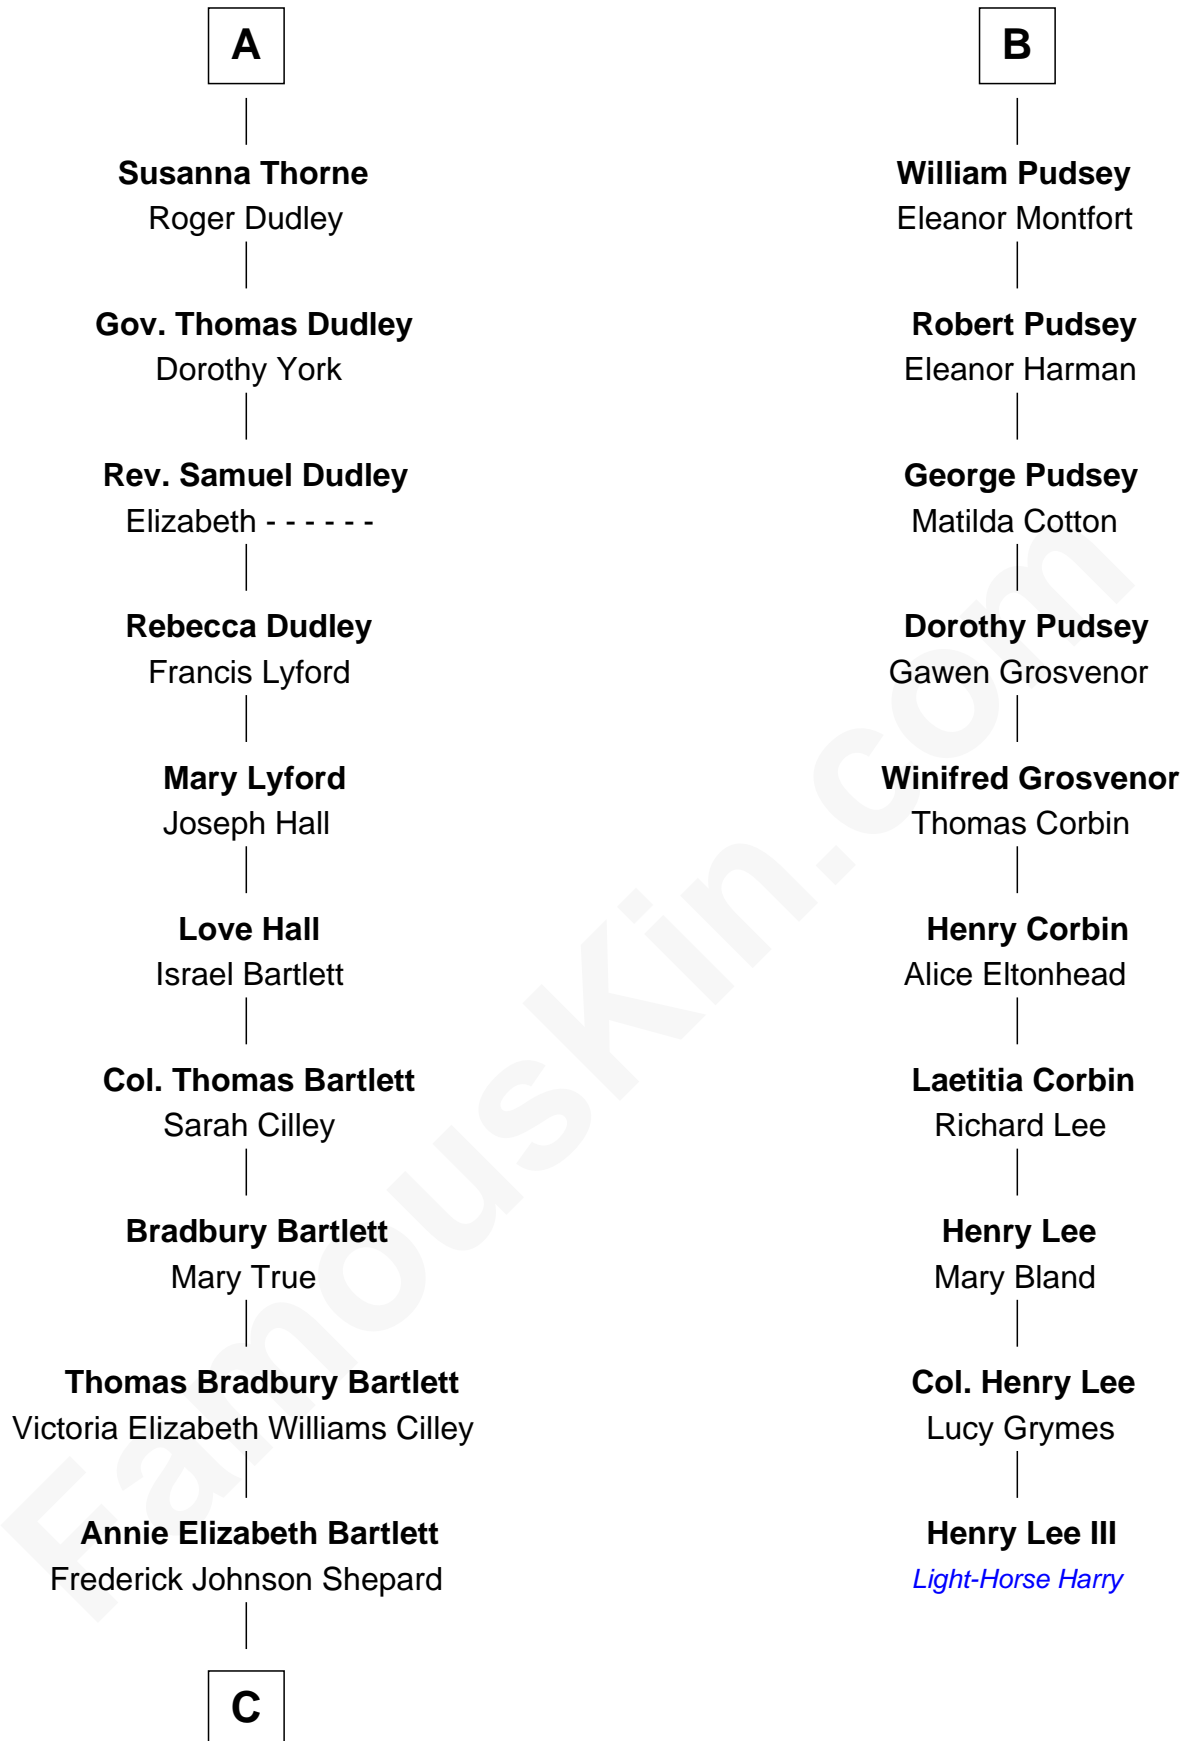

# FamousKin.com Relationship Chart of

**Alan Shepard**

*Mercury and Apollo Astronaut*

16th cousin 2 times removed of

**Henry Lee III**

*9th Governor of Virginia*

**Sir John Grey**

Avice Marmion

**C**

—  
**Alan Bartlett Shepard**  
Pauline Renza Emerson

—  
**Alan Shepard**  
*Mercury and Apollo Astronaut*

FamousKin.com