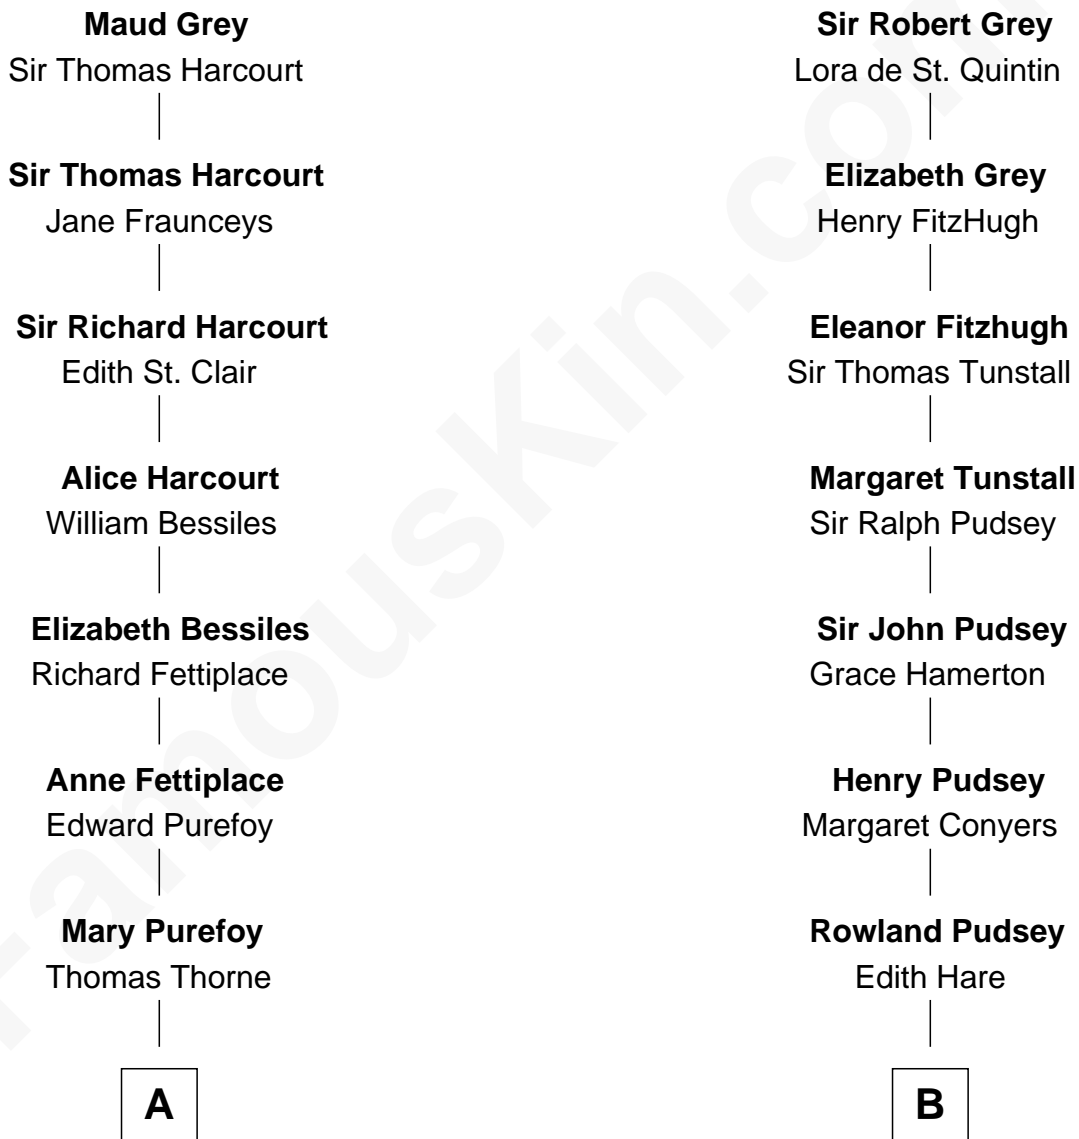

# FamousKin.com Relationship Chart of

**Alan Shepard**

*Mercury and Apollo Astronaut*

16th cousin 2 times removed of

**Henry Lee III**

*9th Governor of Virginia*

**Sir John Grey**

Avice Marmion

**C**

—  
**Alan Bartlett Shepard**  
Pauline Renza Emerson

—  
**Alan Shepard**  
*Mercury and Apollo Astronaut*

FamousKin.com