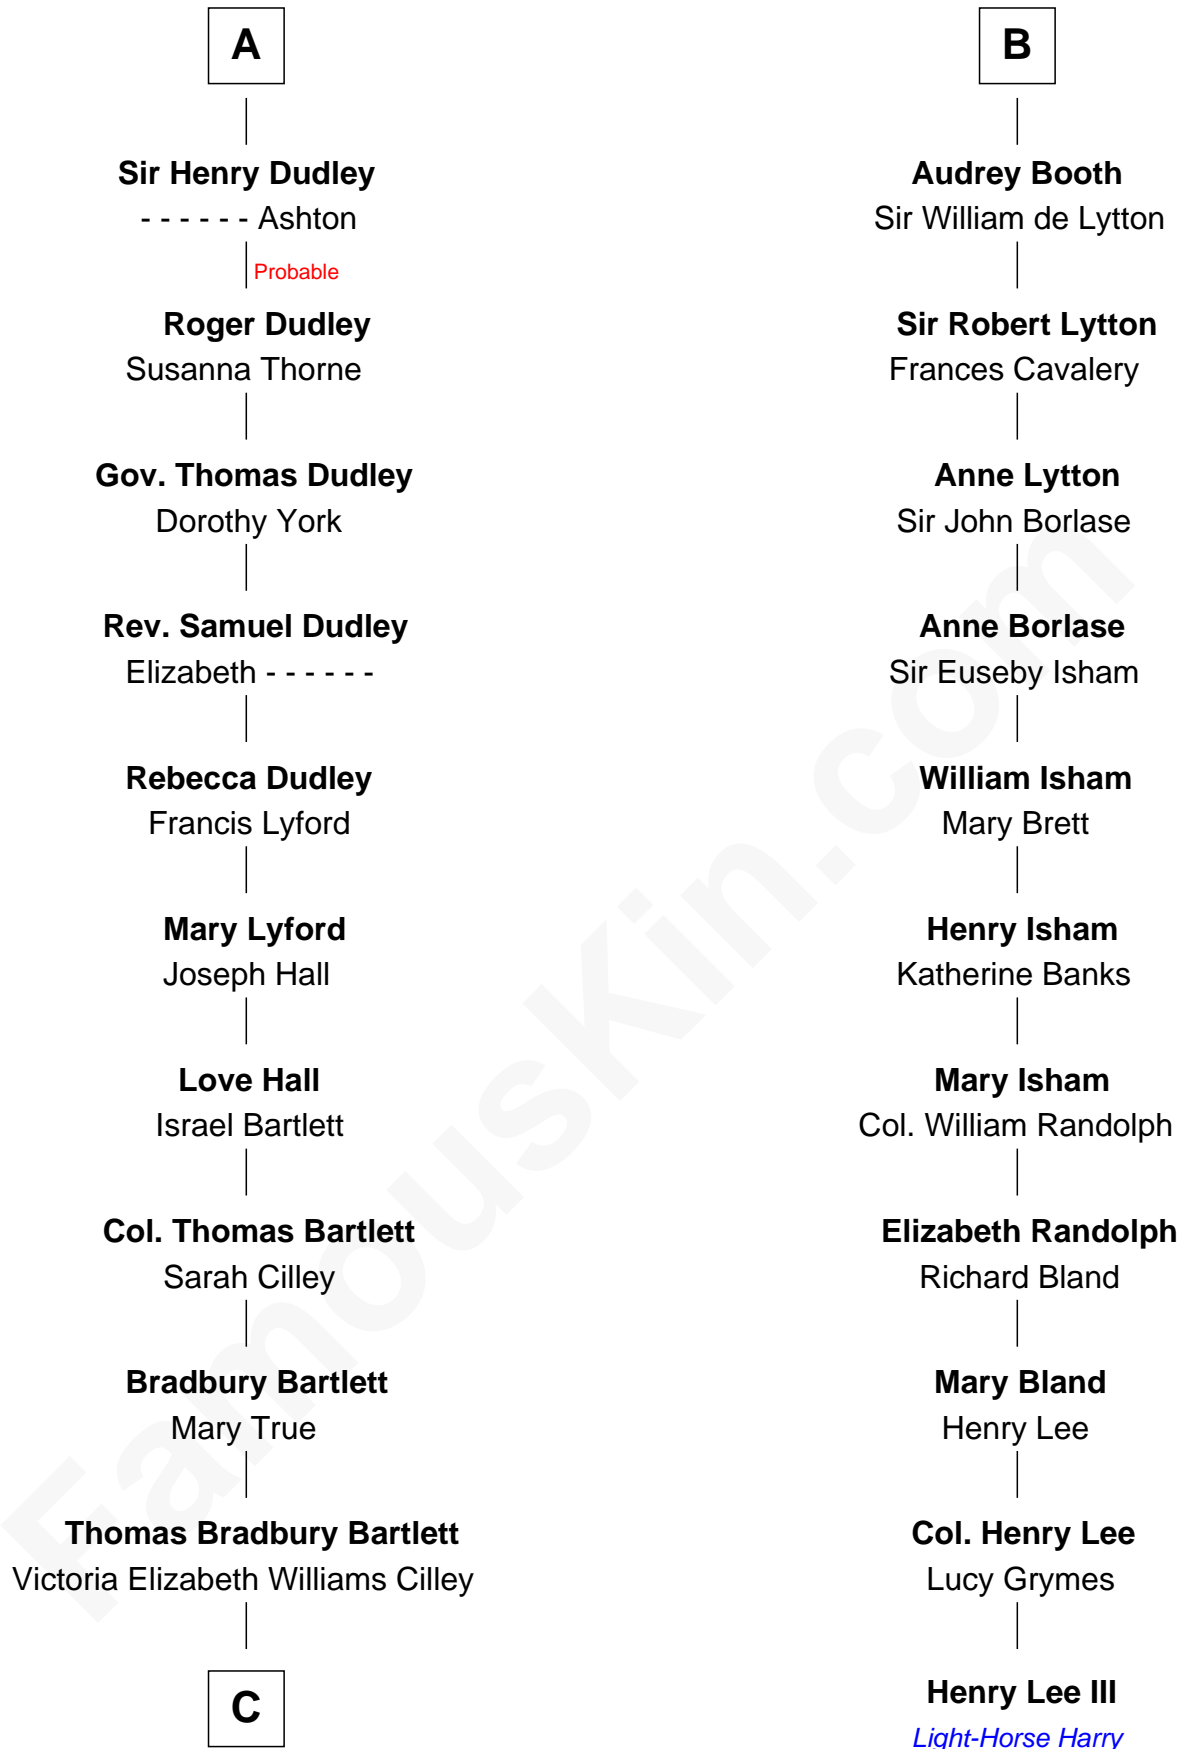

### Alan Shepard

*Mercury and Apollo Astronaut*

17th cousin 2 times removed of

**Elizabeth Berkeley**  
Sir John Sutton

**Sir Edmund Sutton**  
Joyce Tiptoft

**Sir Edward Sutton**  
Cecily Willoughby

**Sir John Sutton**  
Cecily Grey

**A**

**Sir William la Zouche**  
Maud Lovel

**Milicent la Zouche**  
Sir William Deincourt

**Margaret Deincourt**  
Sir Robert de Tibetot

**Elizabeth de Tibetot**  
Sir Philip le Despencer

**Margery Despencer**  
Sir Roger Wentworth

**Margaret Wentworth**  
Sir William Hopton

**Margaret Hopton**  
Sir Philip Booth

**B**

**C**

—  
**Annie Elizabeth Bartlett**  
Frederick Johnson Shepard

—  
**Alan Bartlett Shepard**  
Pauline Renza Emerson

—  
**Alan Shepard**  
*Mercury and Apollo Astronaut*

FamousKin.com