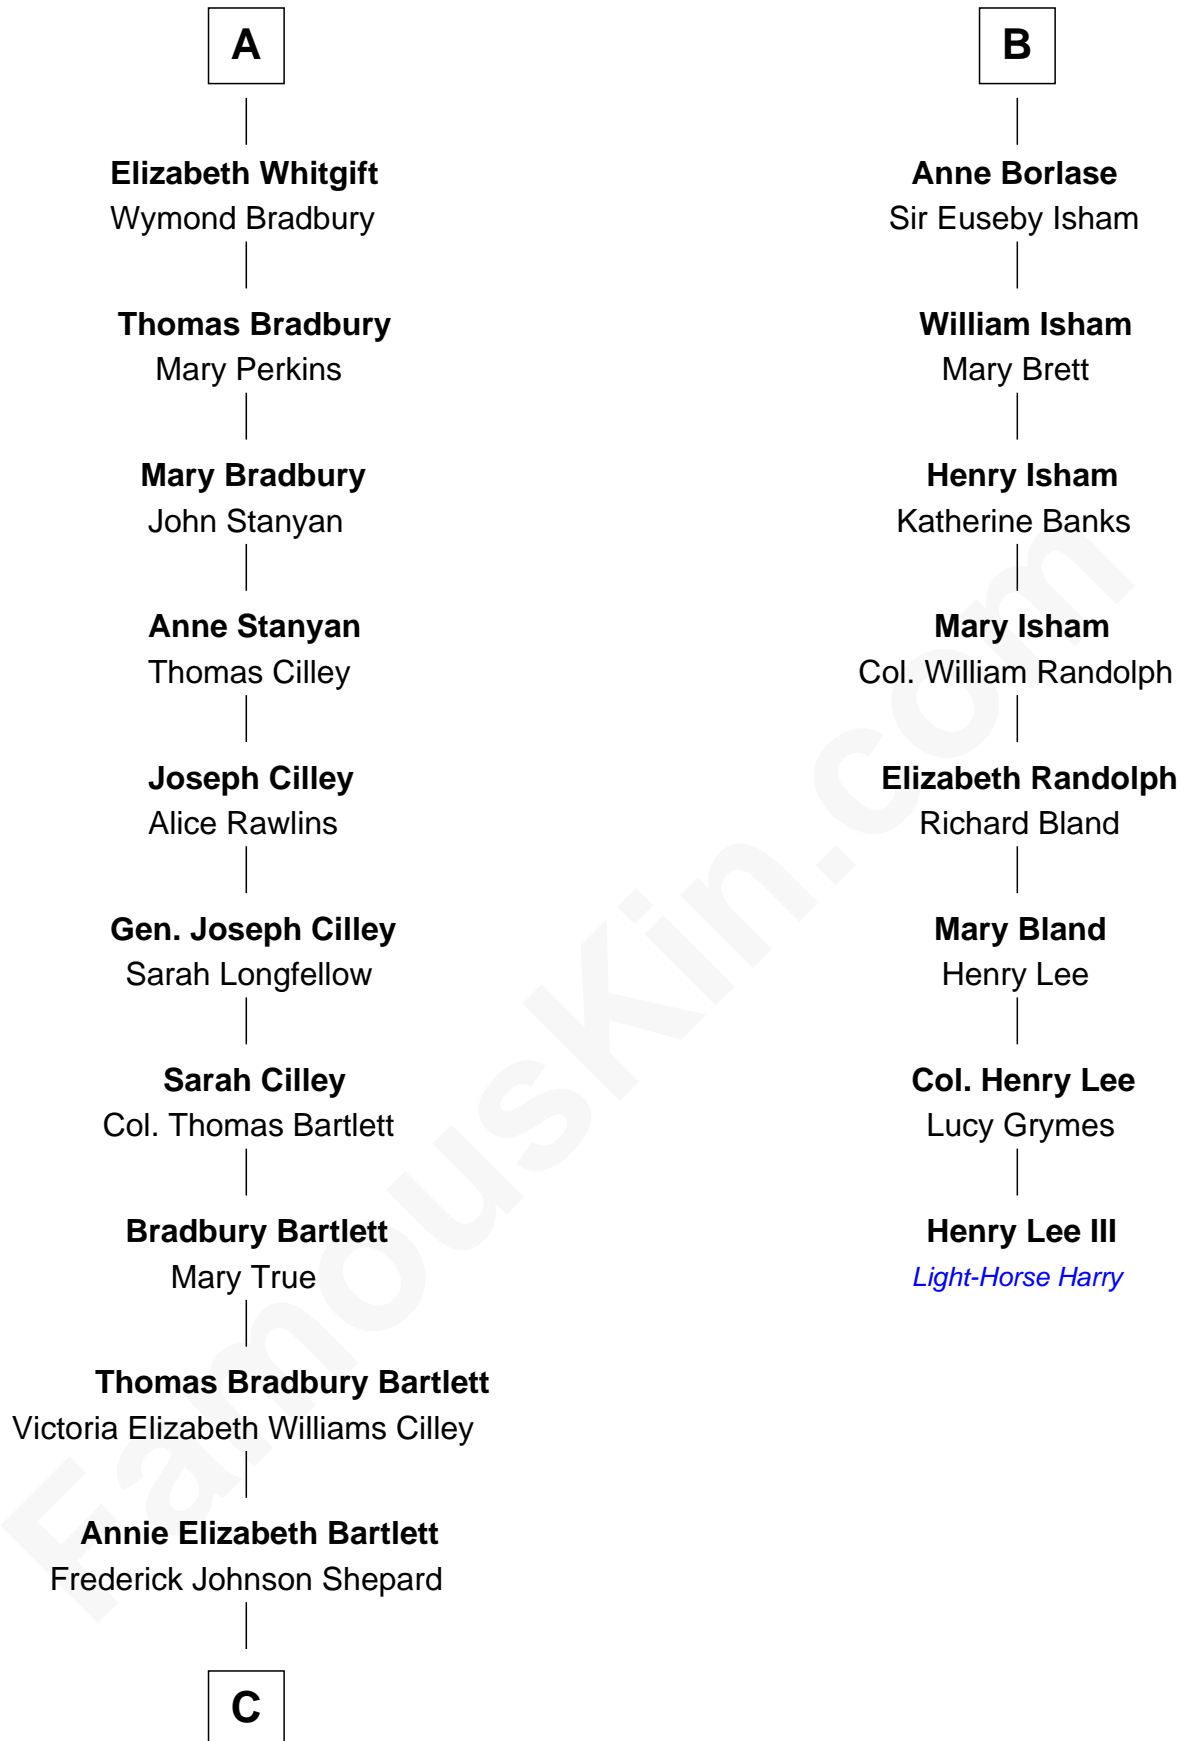

FamousKin.com Relationship Chart of

Alan Shepard

Mercury and Apollo Astronaut

14th cousin 4 times removed of

Henry Lee III

9th Governor of Virginia

William Pert

Joan le Scrope

C

—
Alan Bartlett Shepard
Pauline Renza Emerson

—
Alan Shepard
Mercury and Apollo Astronaut

FamousKin.com