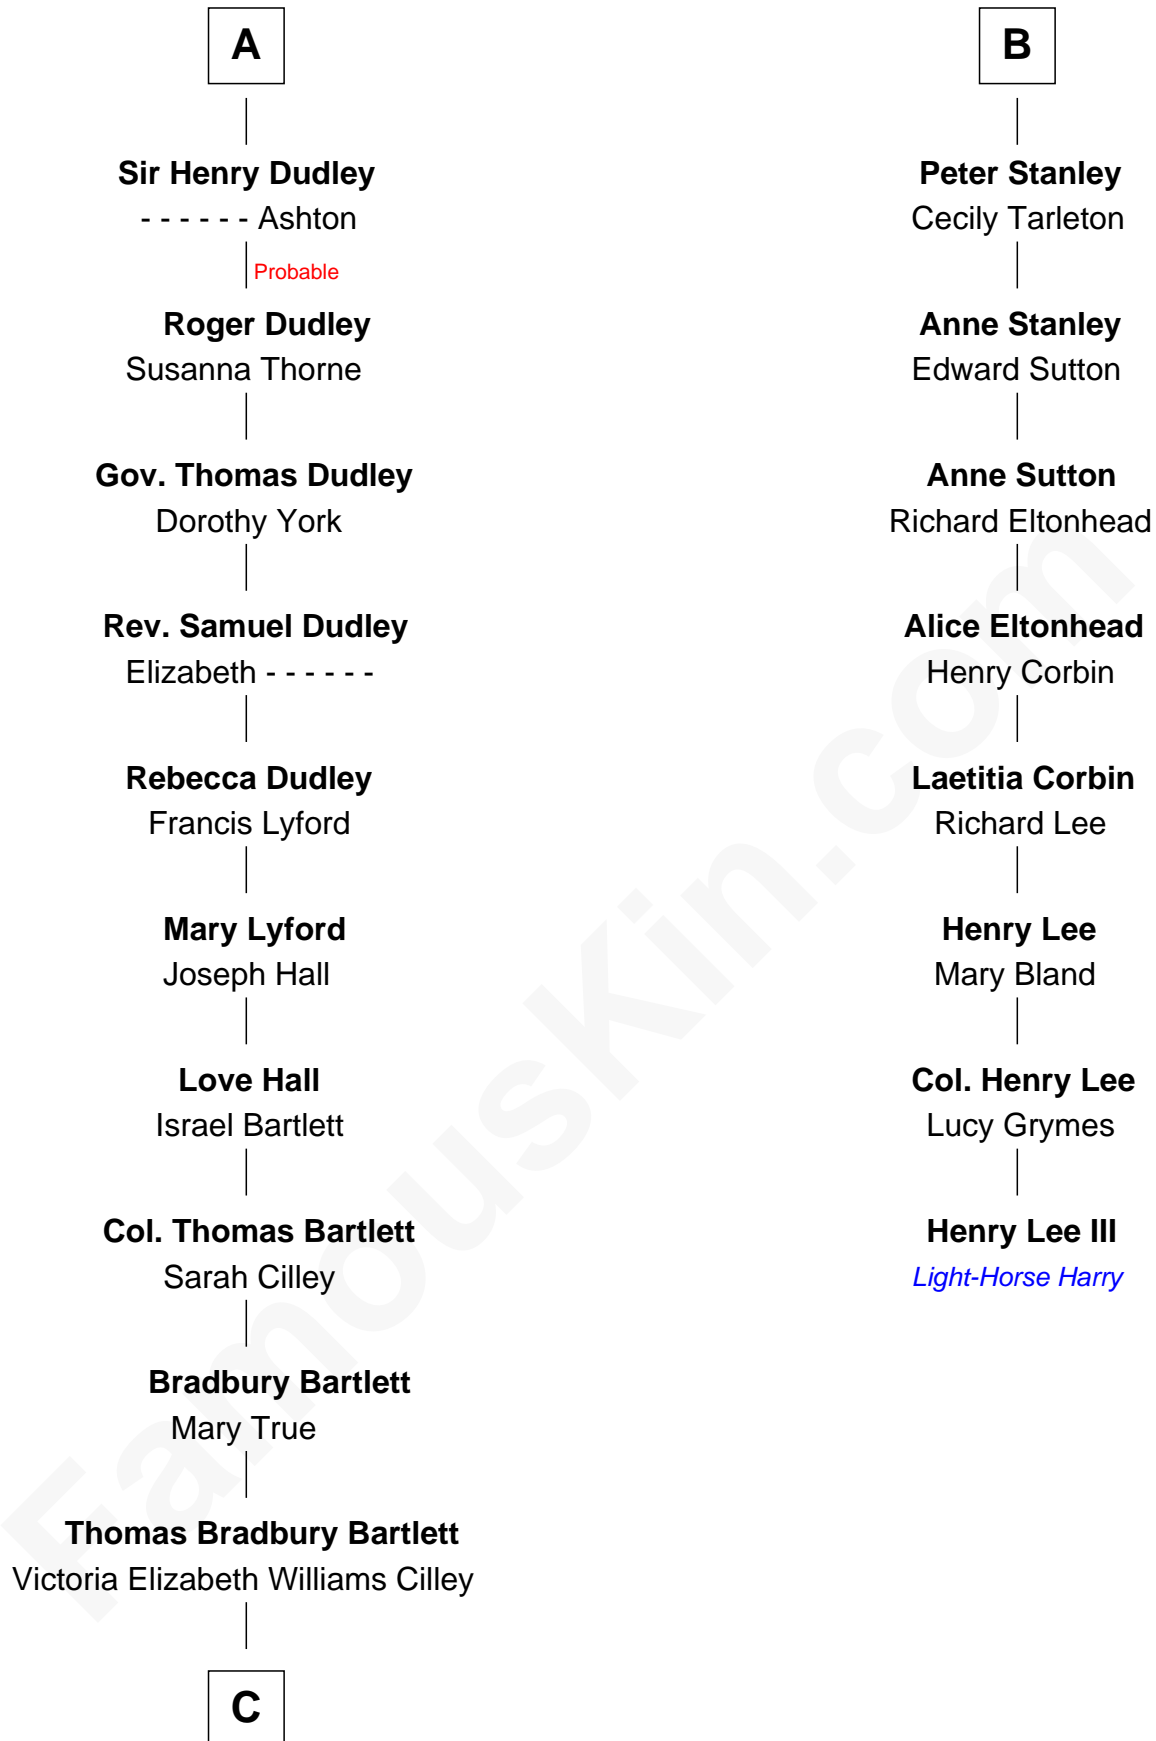

FamousKin.com Relationship Chart of

Alan Shepard

Mercury and Apollo Astronaut

14th cousin 5 times removed of

Henry Lee III

9th Governor of Virginia

Sir Robert de Holland

Maude la Zouche

C

—
Annie Elizabeth Bartlett
Frederick Johnson Shepard

—
Alan Bartlett Shepard
Pauline Renza Emerson

—
Alan Shepard
Mercury and Apollo Astronaut

FamousKin.com