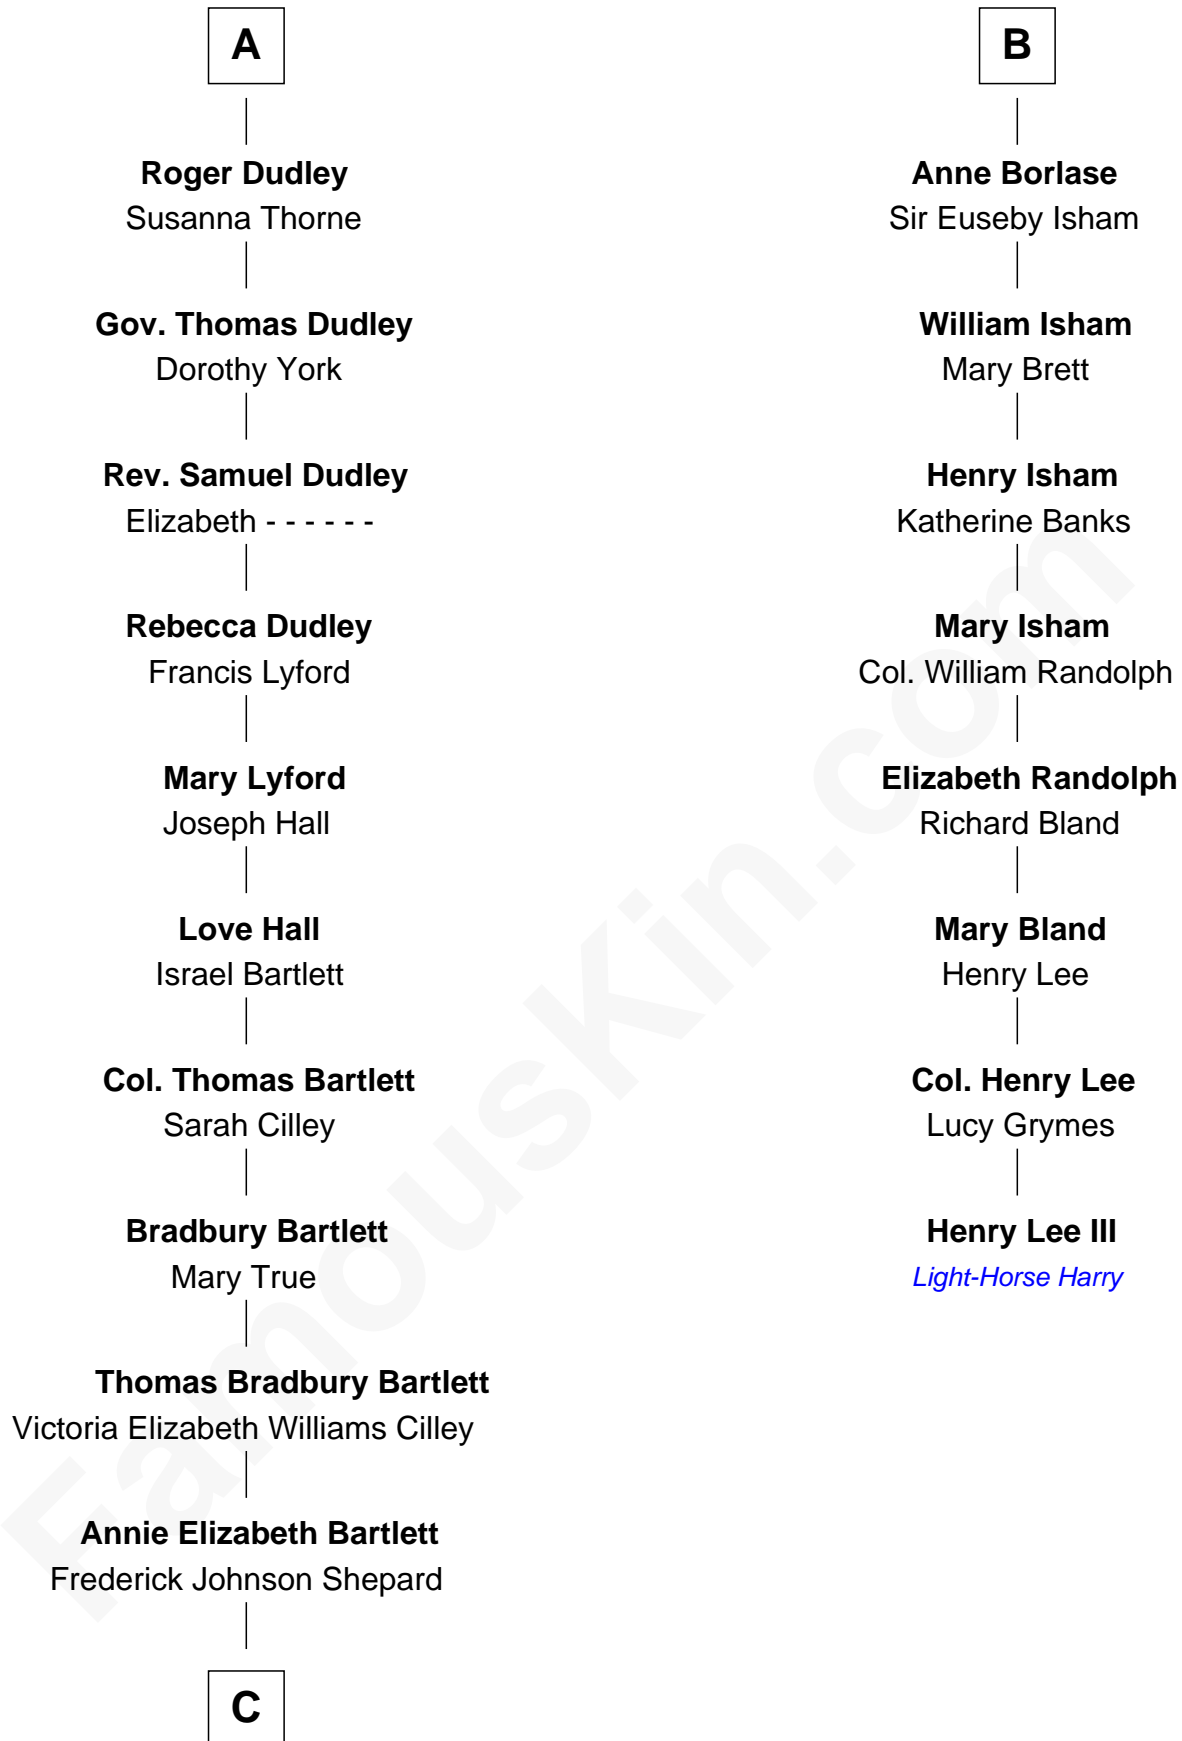

# FamousKin.com Relationship Chart of

**Alan Shepard**

*Mercury and Apollo Astronaut*

14th cousin 4 times removed of

**Henry Lee III**

*9th Governor of Virginia*

**Sir Philip le Despencer**

Elizabeth - - - - -

**Sir Philip le Despencer**

Elizabeth de Tibetot

**Margery Despencer**

Sir Roger Wentworth

**Margaret Wentworth**

Sir William Hopton

**Margaret Hopton**

Sir Philip Booth

**Audrey Booth**

Sir William de Lytton

**Sir Robert Lytton**

Frances Cavalery

**Anne Lytton**

Sir John Borlase

**B**

**C**

—  
**Alan Bartlett Shepard**  
Pauline Renza Emerson

—  
**Alan Shepard**  
*Mercury and Apollo Astronaut*

FamousKin.com