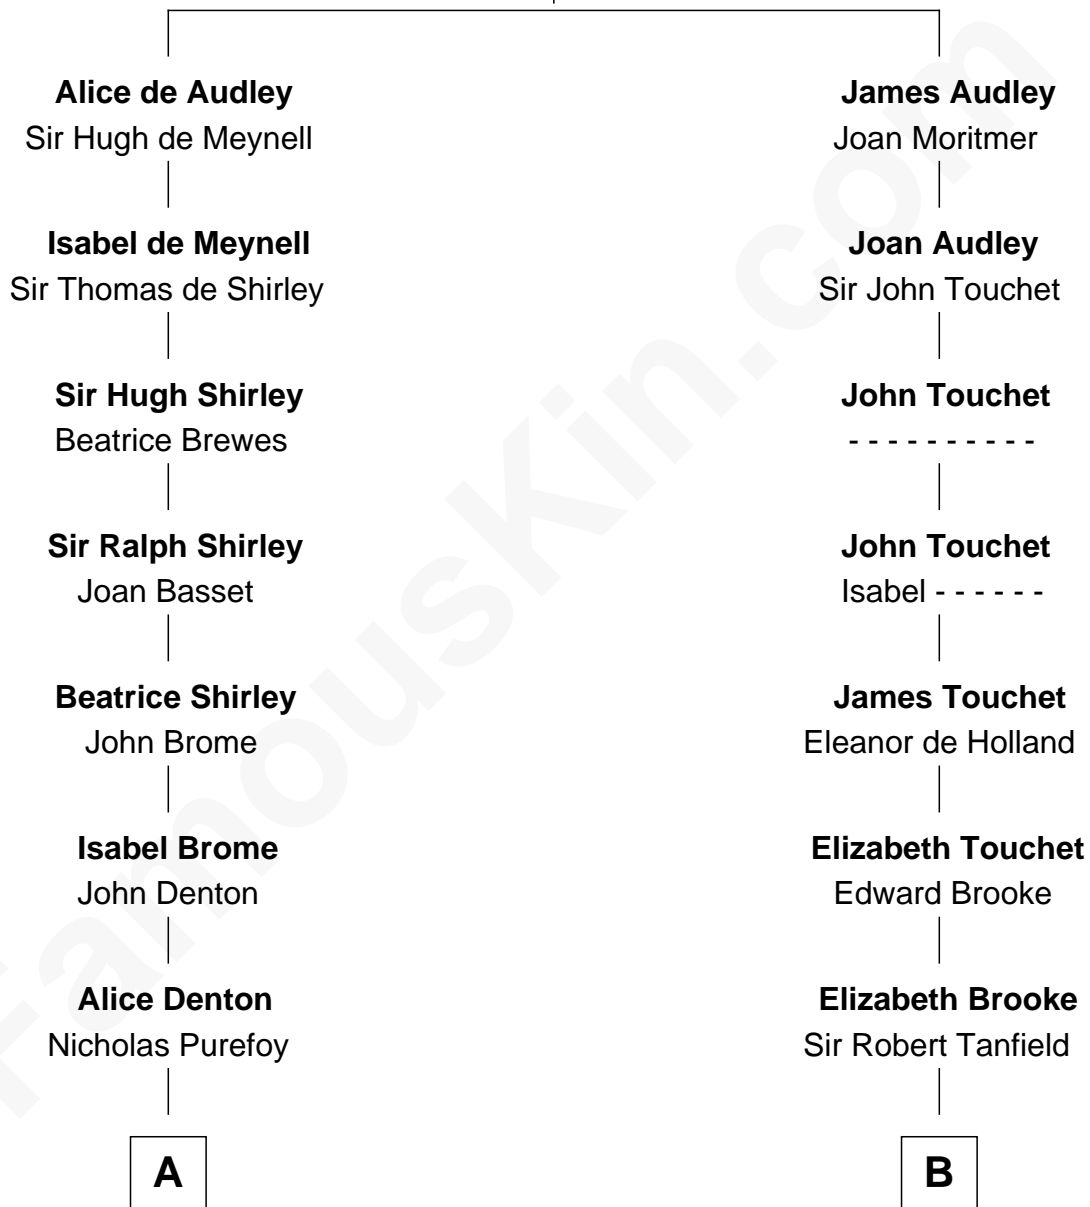

FamousKin.com Relationship Chart of

Alan Shepard

Mercury and Apollo Astronaut

18th cousin 2 times removed of

Henry Lee III

9th Governor of Virginia

Sir Nicholas Audley

Joan Martin

C

Thomas Bradbury Bartlett
Victoria Elizabeth Williams Cilley

Annie Elizabeth Bartlett
Frederick Johnson Shepard

Alan Bartlett Shepard
Pauline Renza Emerson

Alan Shepard
Mercury and Apollo Astronaut

D

Col. Henry Lee
Lucy Grymes

Henry Lee III
Light-Horse Harry

FamousKin.com