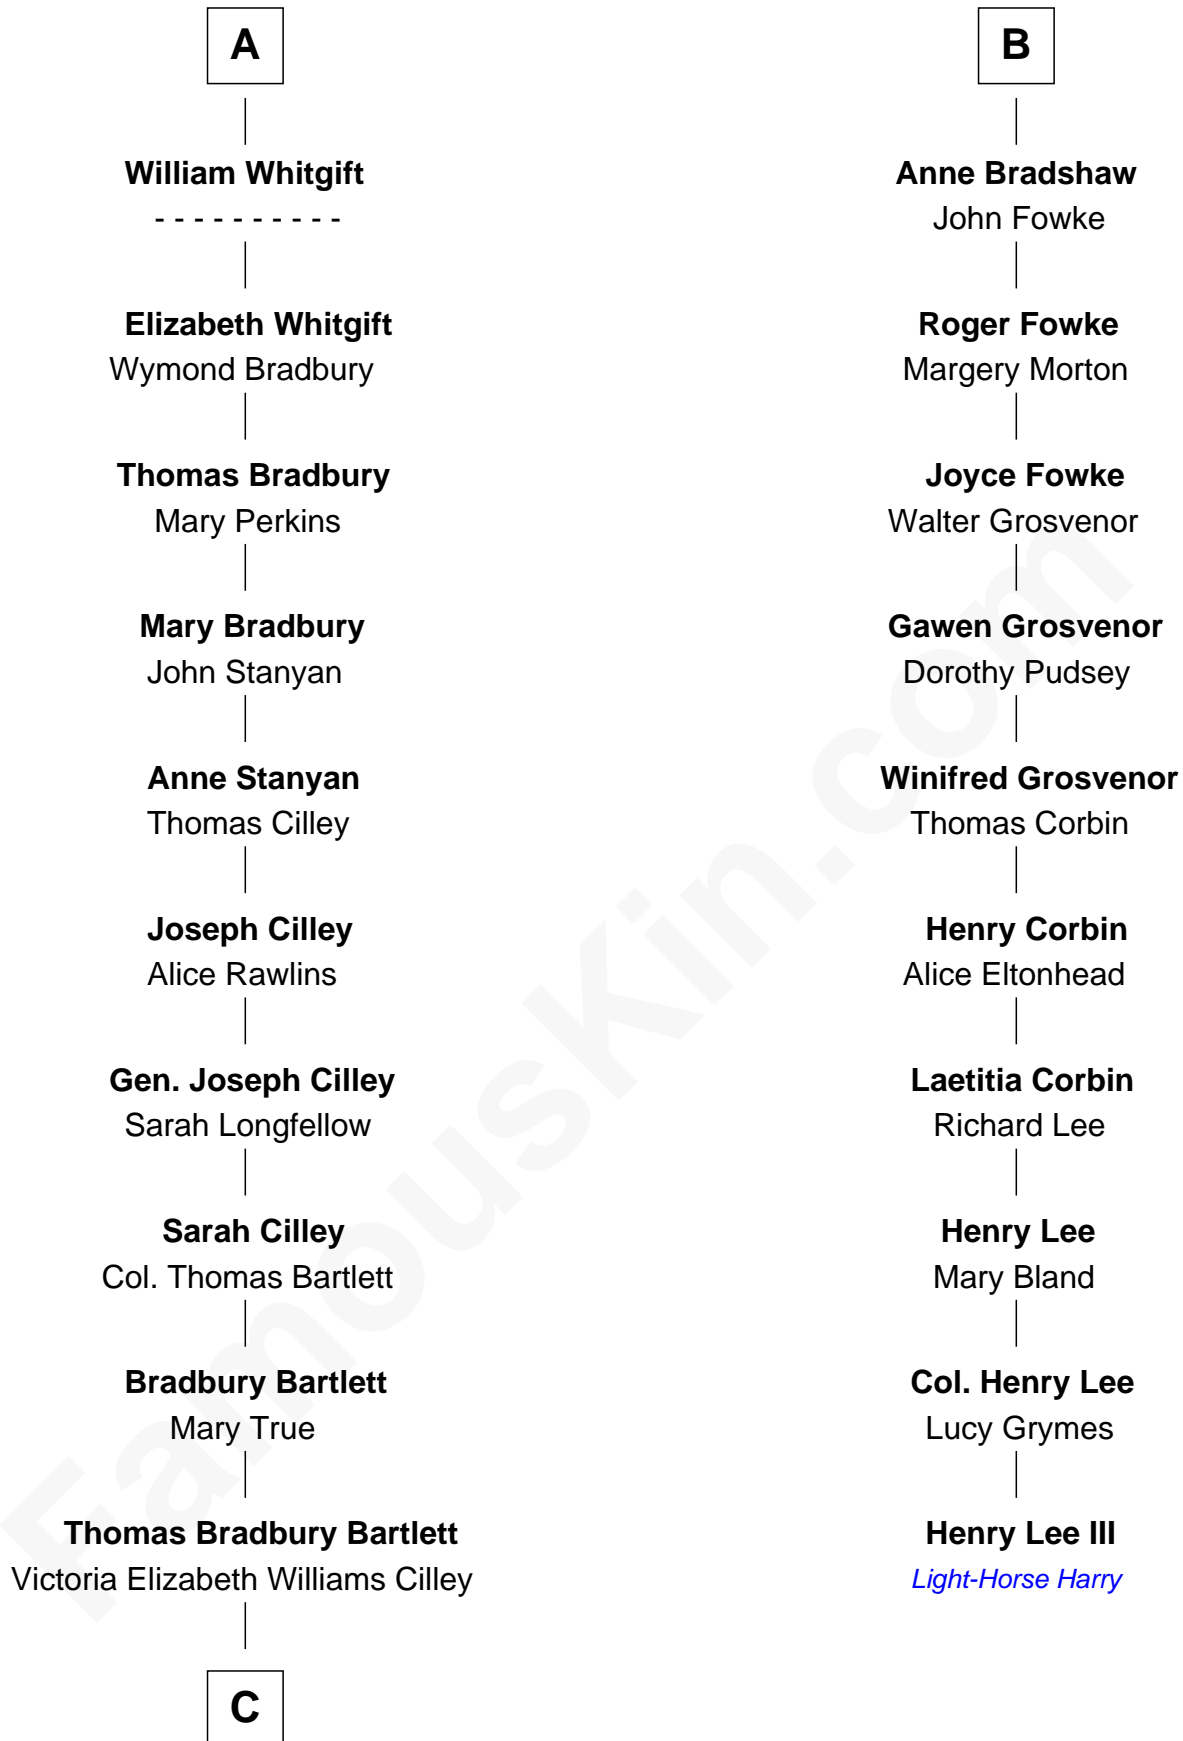

FamousKin.com Relationship Chart of

Alan Shepard

Mercury and Apollo Astronaut

16th cousin 3 times removed of

Henry Lee III

9th Governor of Virginia

John de Welles

Maud de Roos

John de Welles
Eleanor de Mowbray

Eudo de Welles
Maud de Greystoke

Sir Lionel de Welles
Joan de Waterton

Margaret de Welles
Sir Thomas Dymoke

Jane Dymoke
John Fulnetby

Katherine Fulnetby
William Dynwell

Anne Dynwell
Henry Whitgift

A

Margery de Welles
Stephen le Scrope

Maude le Scrope
Sir Baldwin Freville

Joyce Freville
Sir Roger Aston

Sir Robert Aston
Isabel Brereton

John Aston
Elizabeth Delves

Margaret Aston
John Kinnersley

Isabel Kinnersley
John Bradshaw

B

C

—
Annie Elizabeth Bartlett
Frederick Johnson Shepard

—
Alan Bartlett Shepard
Pauline Renza Emerson

—
Alan Shepard
Mercury and Apollo Astronaut

FamousKin.com