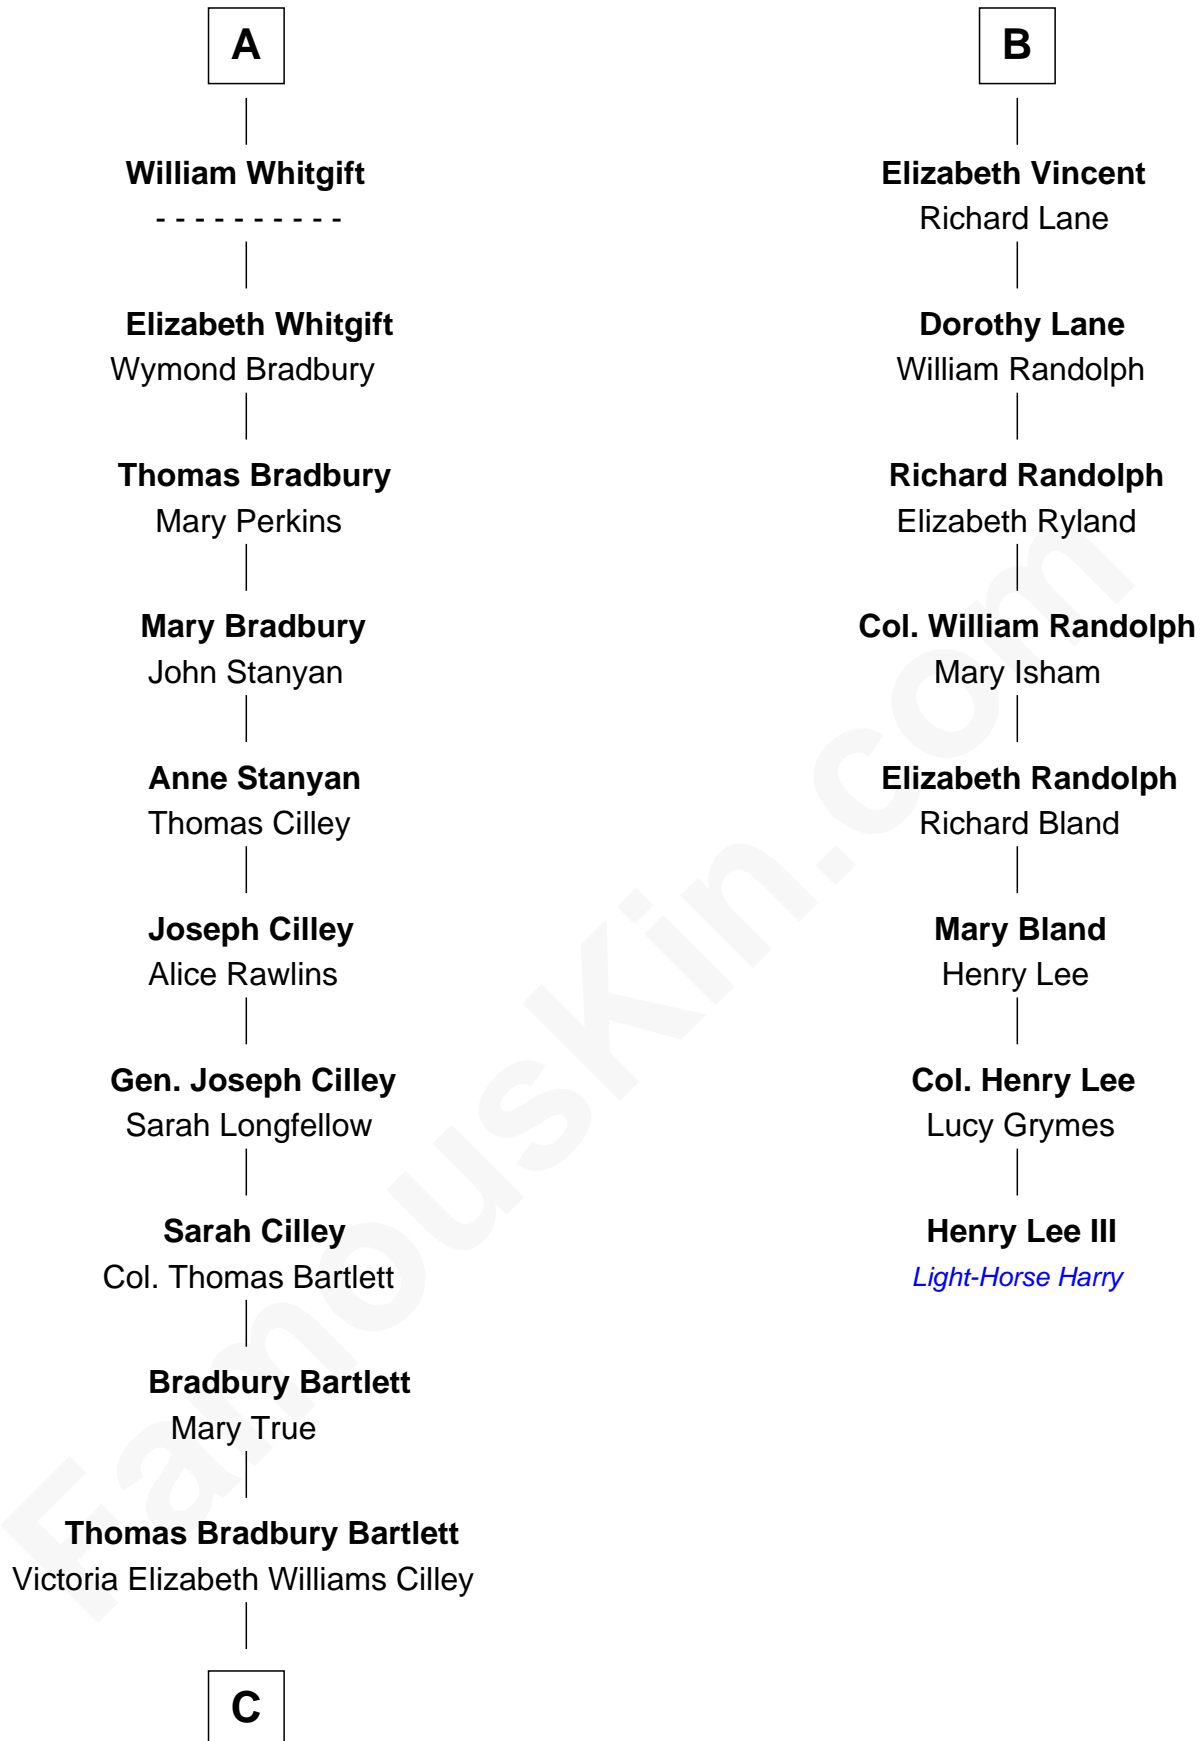

FamousKin.com

Relationship Chart of

Alan Shepard

Mercury and Apollo Astronaut

14th cousin 5 times removed of

Henry Lee III

9th Governor of Virginia

John de Mowbray
Elizabeth de Segrave

Elizabeth Fitzalan

Margaret Mowbray

Sir Robert Howard

Katherine Howard

Sir Edward Neville

Catherine Neville

Robert Tanfield

William Tanfield

Elizabeth Stavely

Frances Tanfield

Bridget Cave

Anne Tanfield

Clement Vincent

B

C

—
Annie Elizabeth Bartlett
Frederick Johnson Shepard

—
Alan Bartlett Shepard
Pauline Renza Emerson

—
Alan Shepard
Mercury and Apollo Astronaut

FamousKin.com