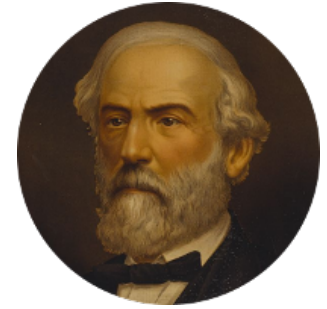

FamousKin.com
Relationship Chart of
Alan Shepard

Mercury and Apollo Astronaut

15th cousin 5 times removed of

General Robert E. Lee

Confederate Army - U.S. Civil War

Sir Thomas de Beauchamp

Katherine de Mortimer

C

—
Thomas Bradbury Bartlett
Victoria Elizabeth Williams Cilley

—
Annie Elizabeth Bartlett
Frederick Johnson Shepard

—
Alan Bartlett Shepard
Pauline Renza Emerson

—
Alan Shepard
Mercury and Apollo Astronaut