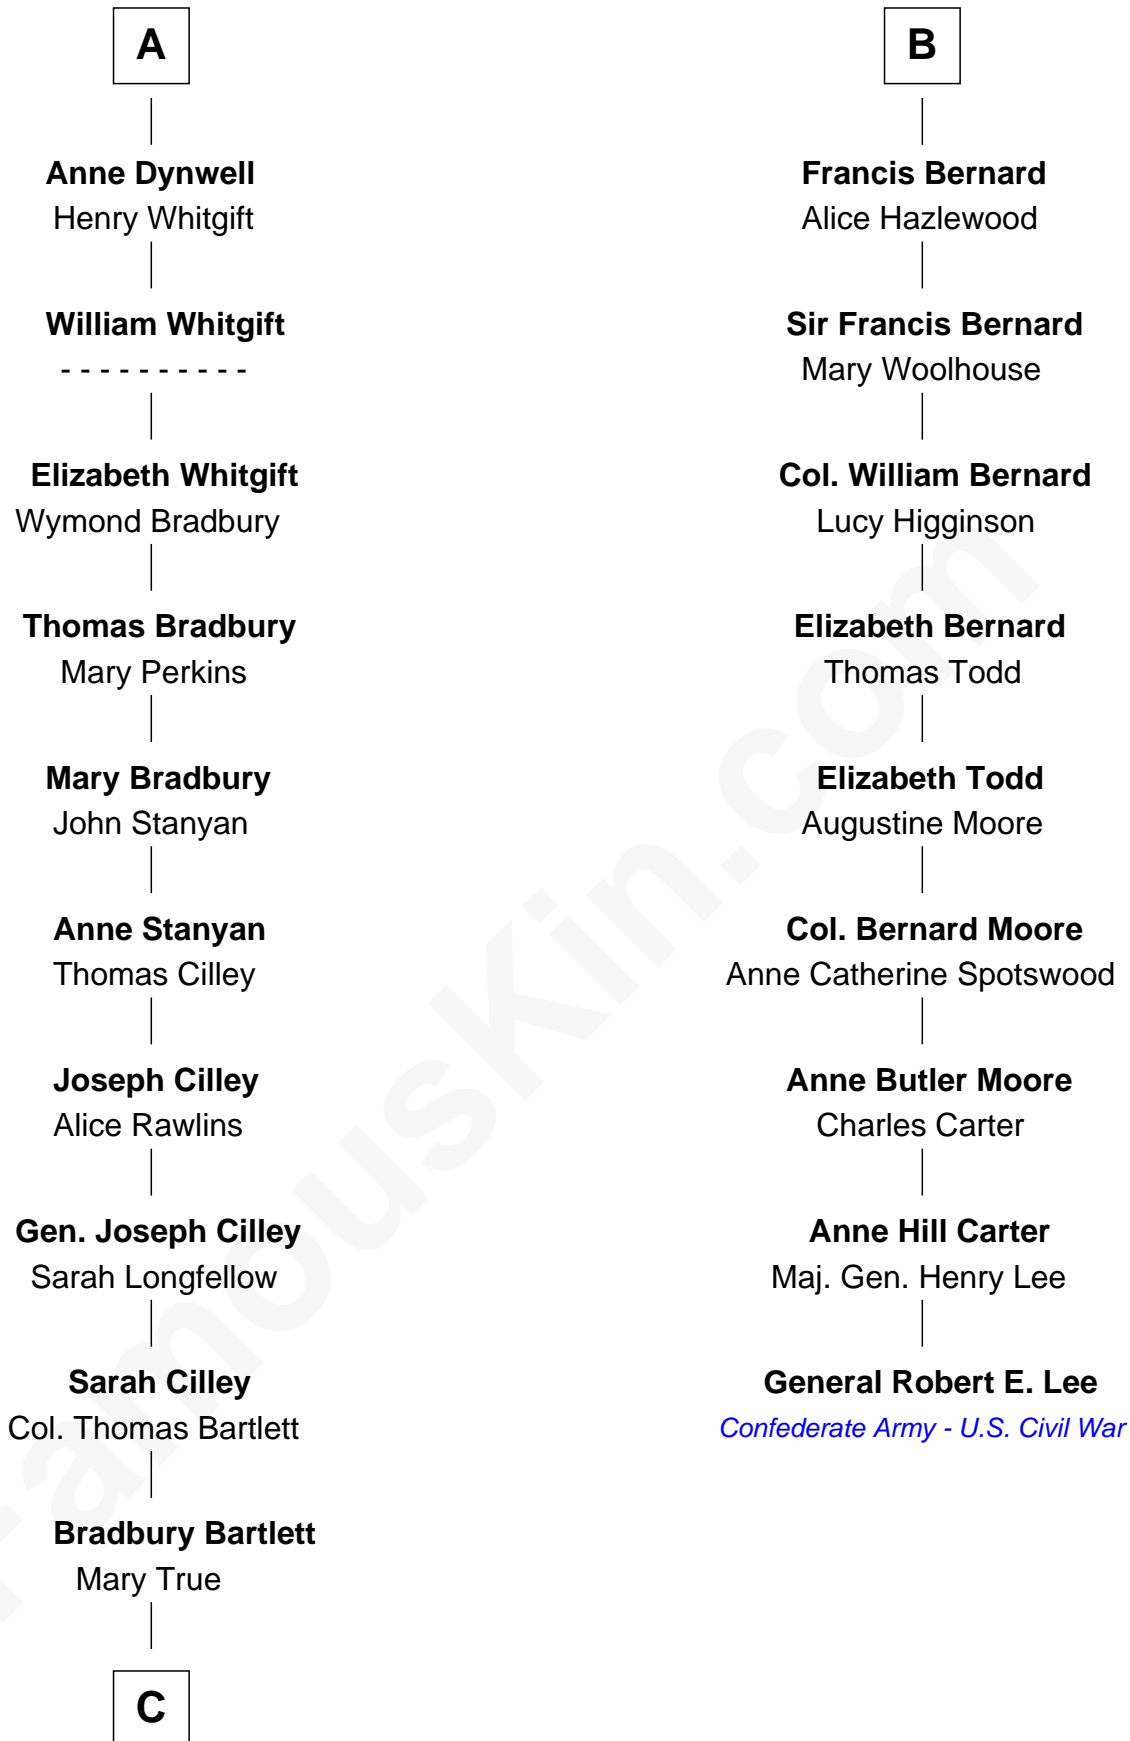

FamousKin.com
Relationship Chart of
Alan Shepard

Mercury and Apollo Astronaut

15th cousin 5 times removed of

General Robert E. Lee

Confederate Army - U.S. Civil War

Sir Thomas de Beauchamp

Katherine de Mortimer

C

—
Thomas Bradbury Bartlett
Victoria Elizabeth Williams Cilley

—
Annie Elizabeth Bartlett
Frederick Johnson Shepard

—
Alan Bartlett Shepard
Pauline Renza Emerson

—
Alan Shepard
Mercury and Apollo Astronaut